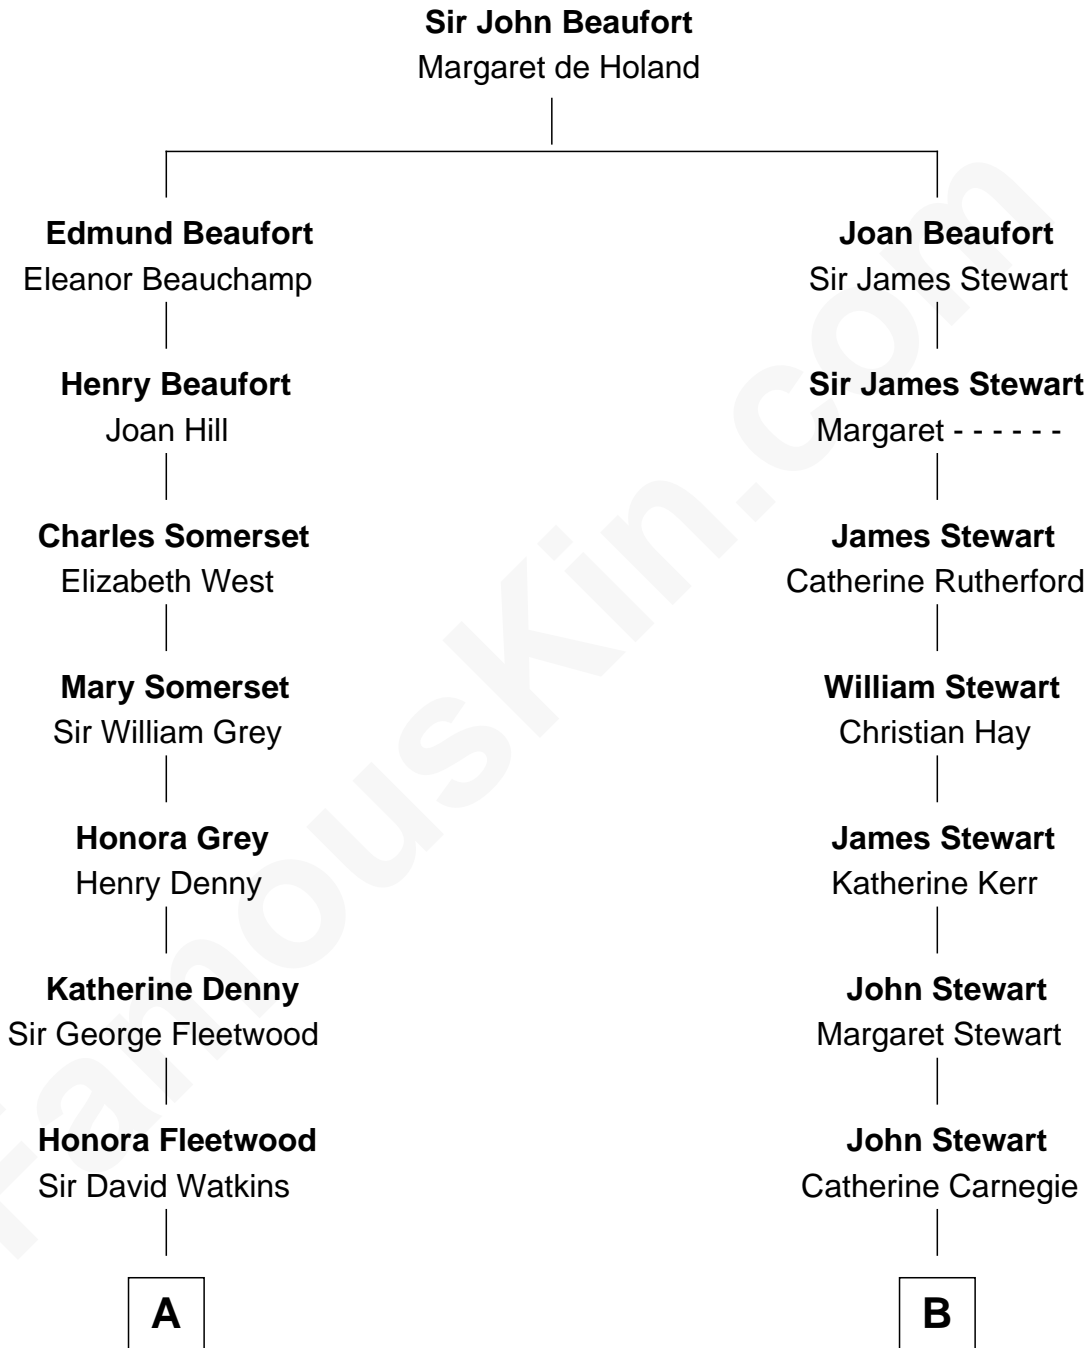

FamousKin.com

Relationship Chart of

Benedict Cumberbatch

Movie, Television and Stage Actor

15th cousin 2 times removed of

Johnny Mercer

Songwriter and Co-Founder of Capitol Records

Benedict Cumberbatch photo by [Gage Skidmore](#) (CC BY-SA 2.0)