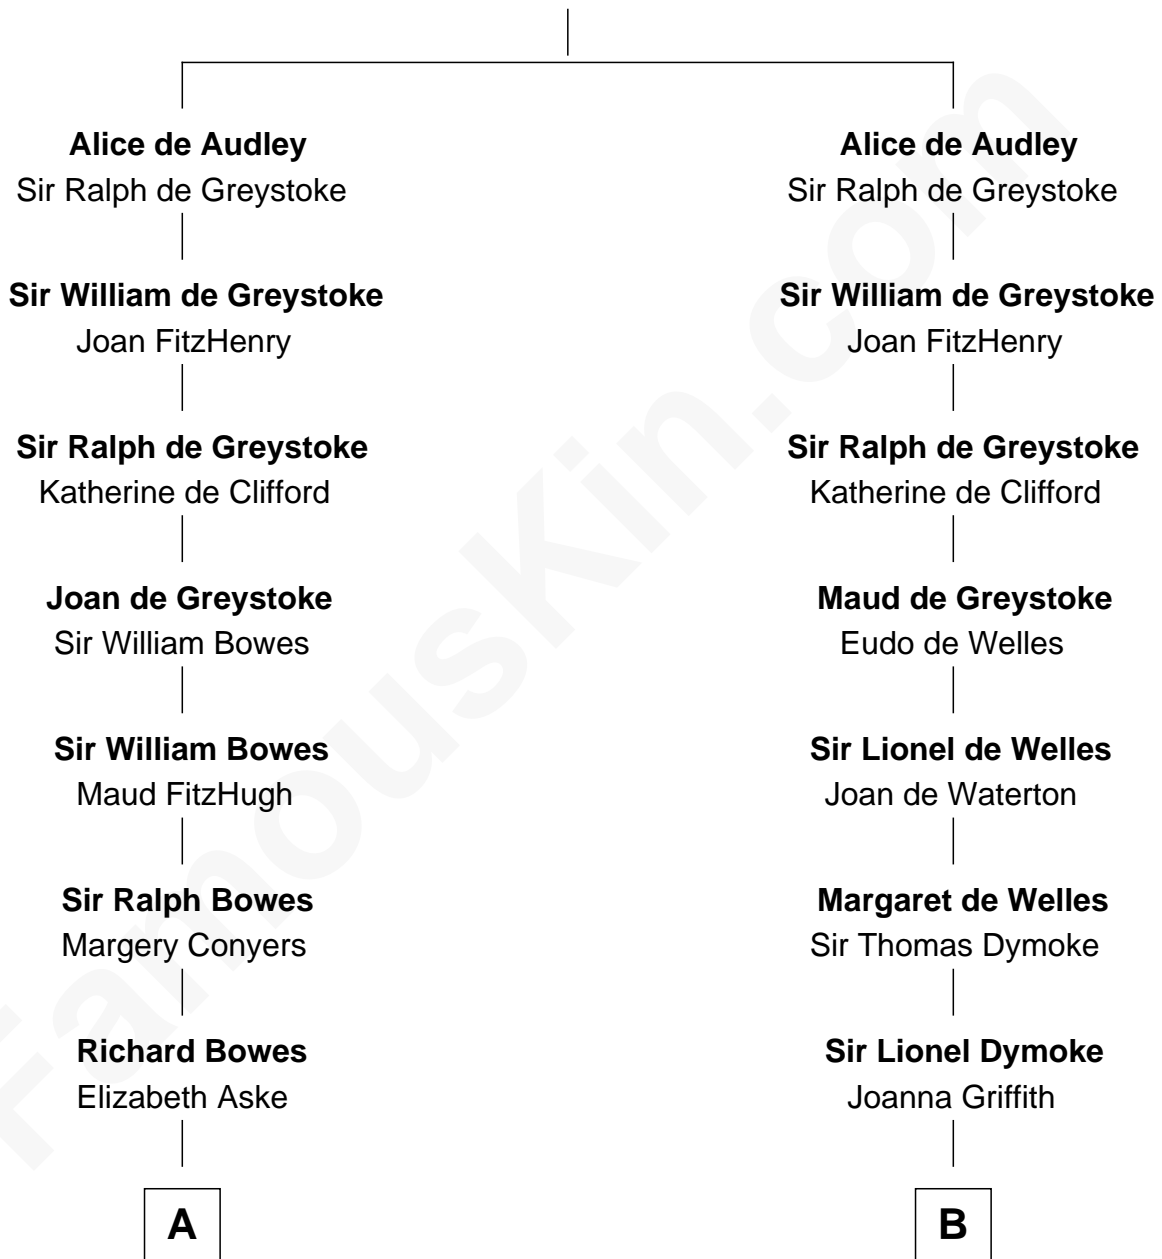

FamousKin.com
Relationship Chart of
Benedict Cumberbatch
Movie, Television and Stage Actor

19th cousin of
Robert Frost
Poet and Playwright

Sir Hugh I de Audley
 Iseult de Mortimer

C

Henry Carlton Cumberbatch

Pauline Ellen Laing Congdon

Timothy Carlton Congdon Cumberbatch

Wanda Ventham

Benedict Cumberbatch

Movie, Television and Stage Actor

D

William Prescott Frost

Judith Colcord