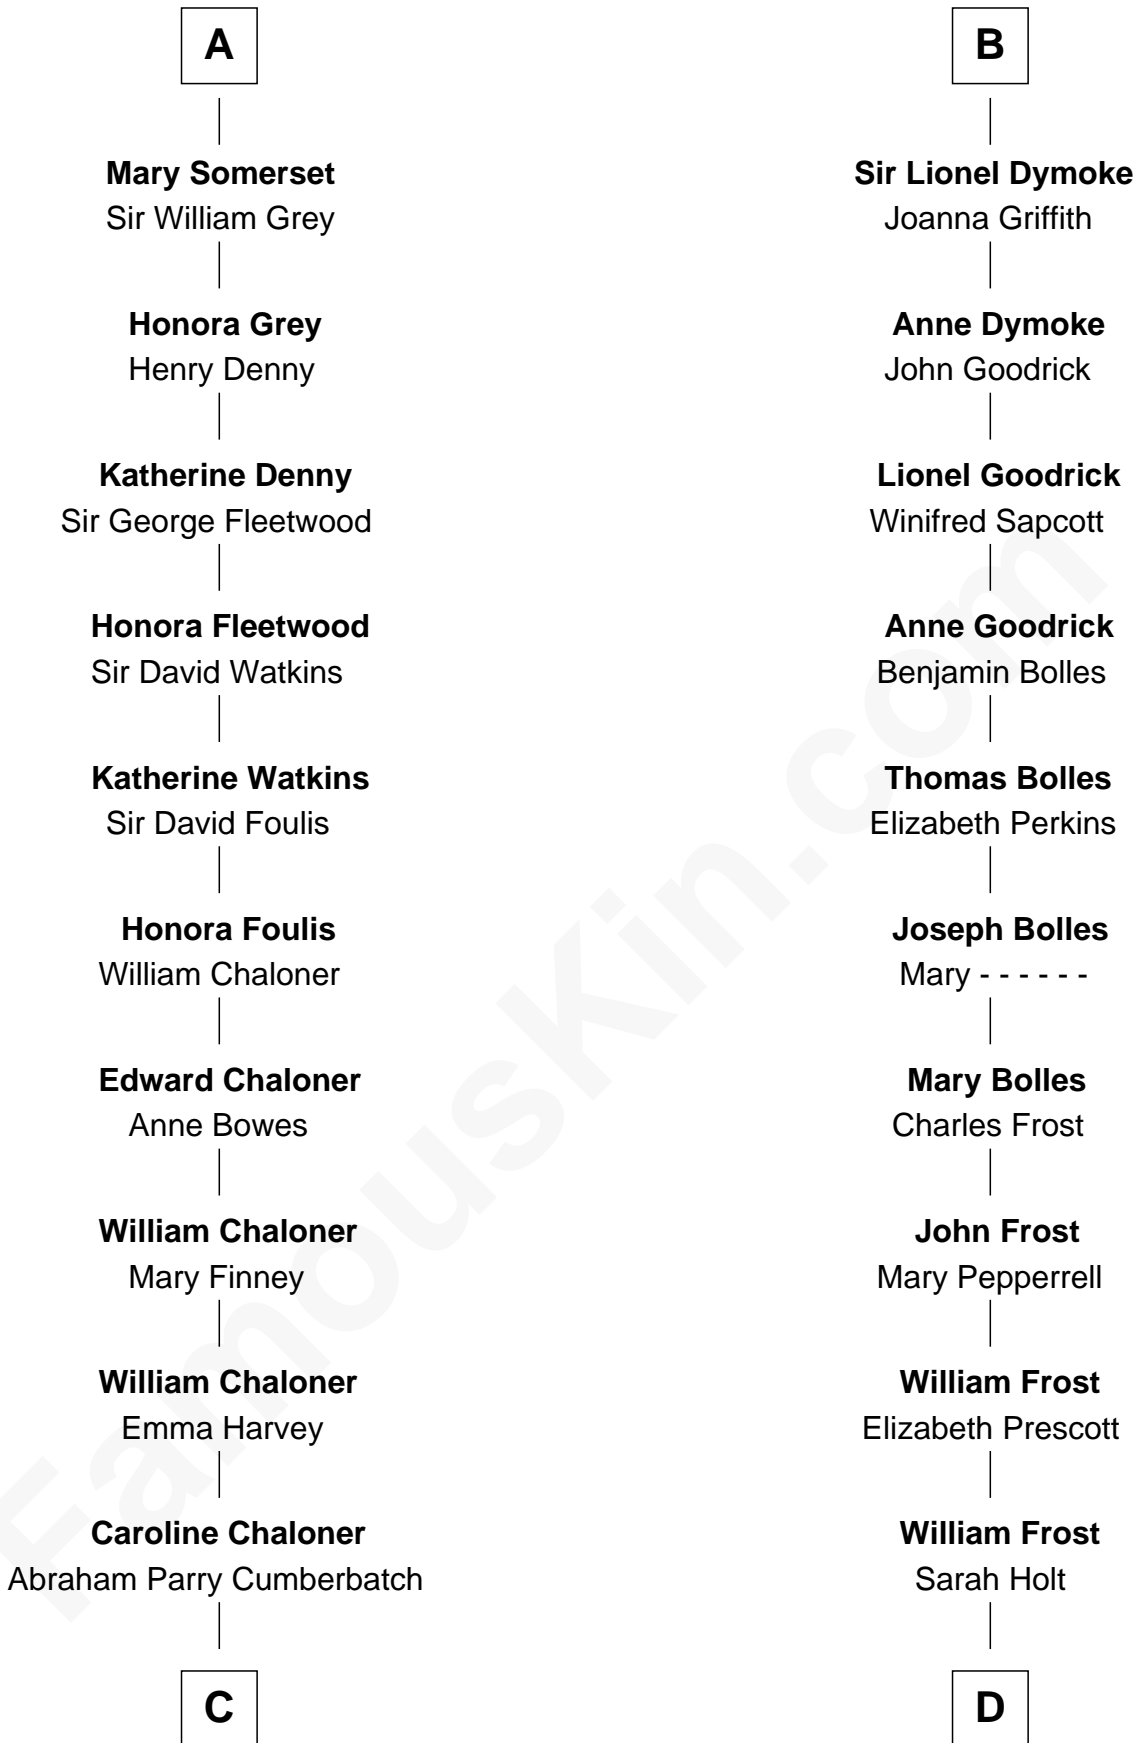

FamousKin.com

Relationship Chart of

Benedict Cumberbatch

Movie, Television and Stage Actor

20th cousin 1 time removed of

Robert Frost

Poet and Playwright

C

Robert William Cumberbatch

Louisa Grace Hanson

Henry Alfred Cumberbatch

Hélène Gertrude Rees

Henry Carlton Cumberbatch

Pauline Ellen Laing Congdon

Timothy Carlton Congdon Cumberbatch

Wanda Ventham