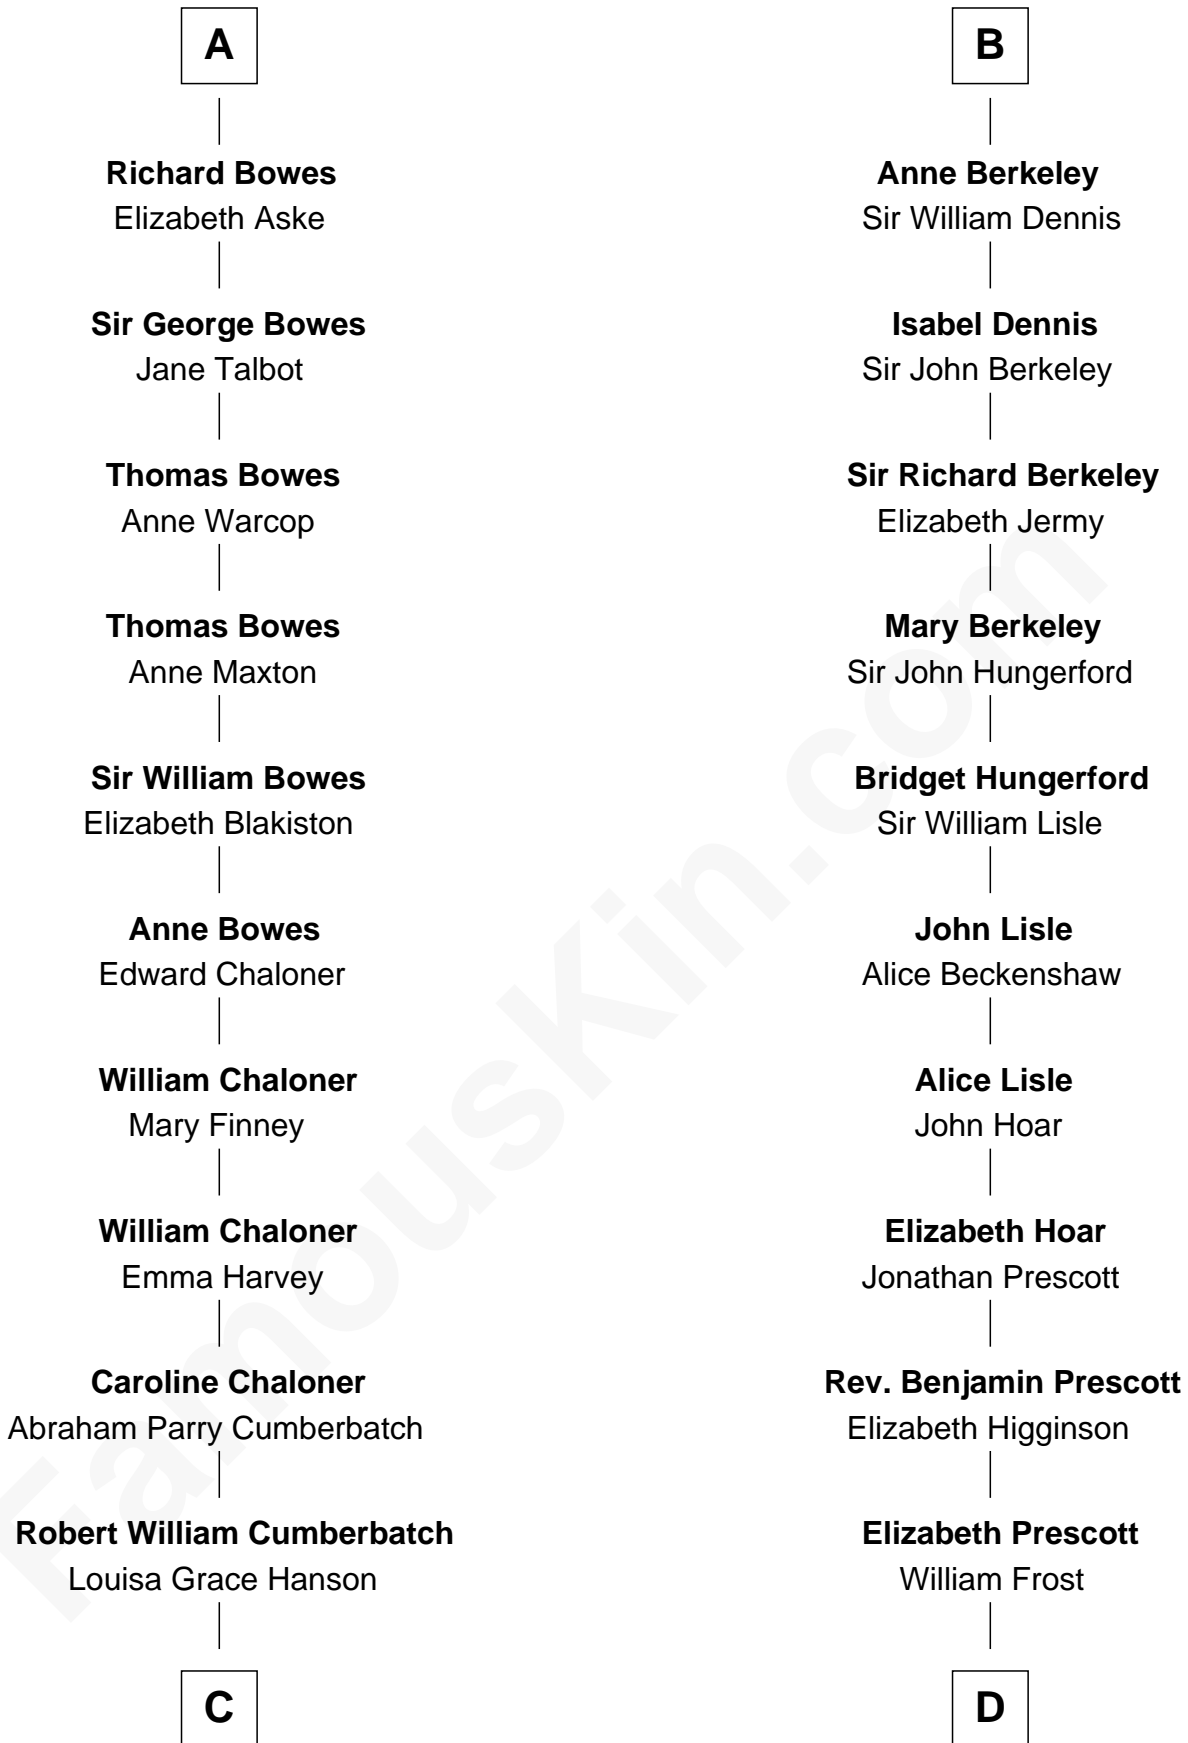

FamousKin.com

Relationship Chart of

Benedict Cumberbatch

Movie, Television and Stage Actor

20th cousin 1 time removed of

Robert Frost

Poet and Playwright

John Fitzalan
Isabel de Mortimer

C

Henry Alfred Cumberbatch

Hélène Gertrude Rees

Henry Carlton Cumberbatch

Pauline Ellen Laing Congdon

Timothy Carlton Congdon Cumberbatch

Wanda Ventham

Benedict Cumberbatch