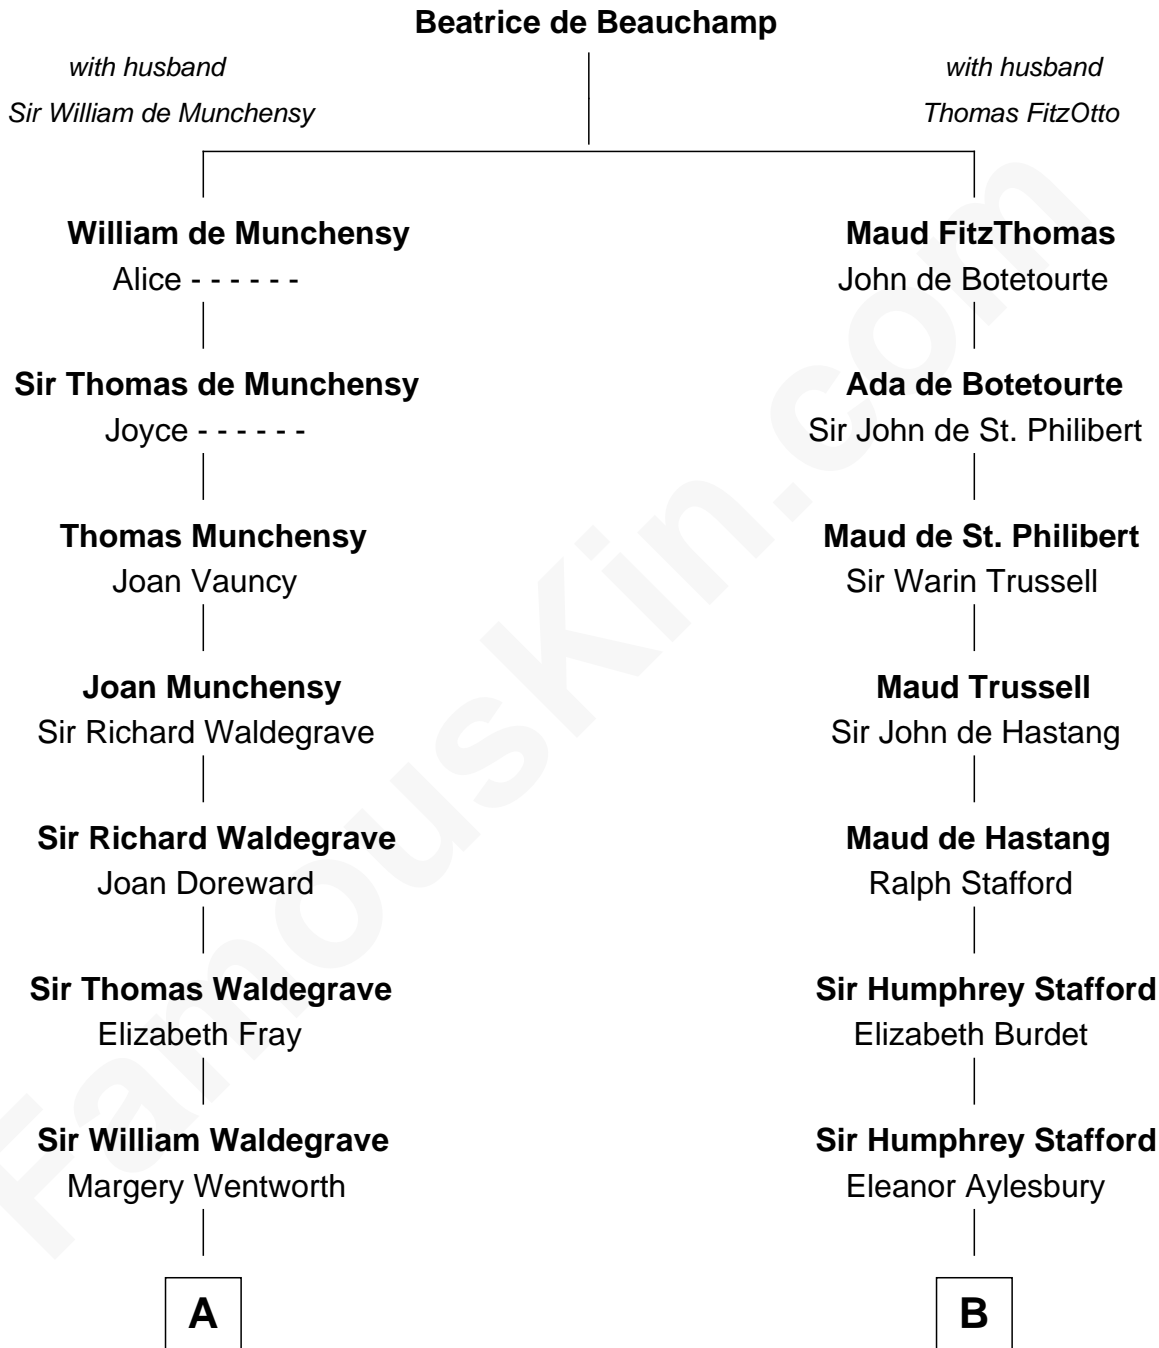

FamousKin.com
Relationship Chart of
Benedict Cumberbatch
Movie, Television and Stage Actor

21st cousin of
Benton MacKaye
Co-Founder, Appalachian Trail

C

Robert William Cumberbatch

Louisa Grace Hanson

Henry Alfred Cumberbatch

Hélène Gertrude Rees

Henry Carlton Cumberbatch

Pauline Ellen Laing Congdon

Timothy Carlton Congdon Cumberbatch

Wanda Ventham

Benedict Cumberbatch

Movie, Television and Stage Actor

D