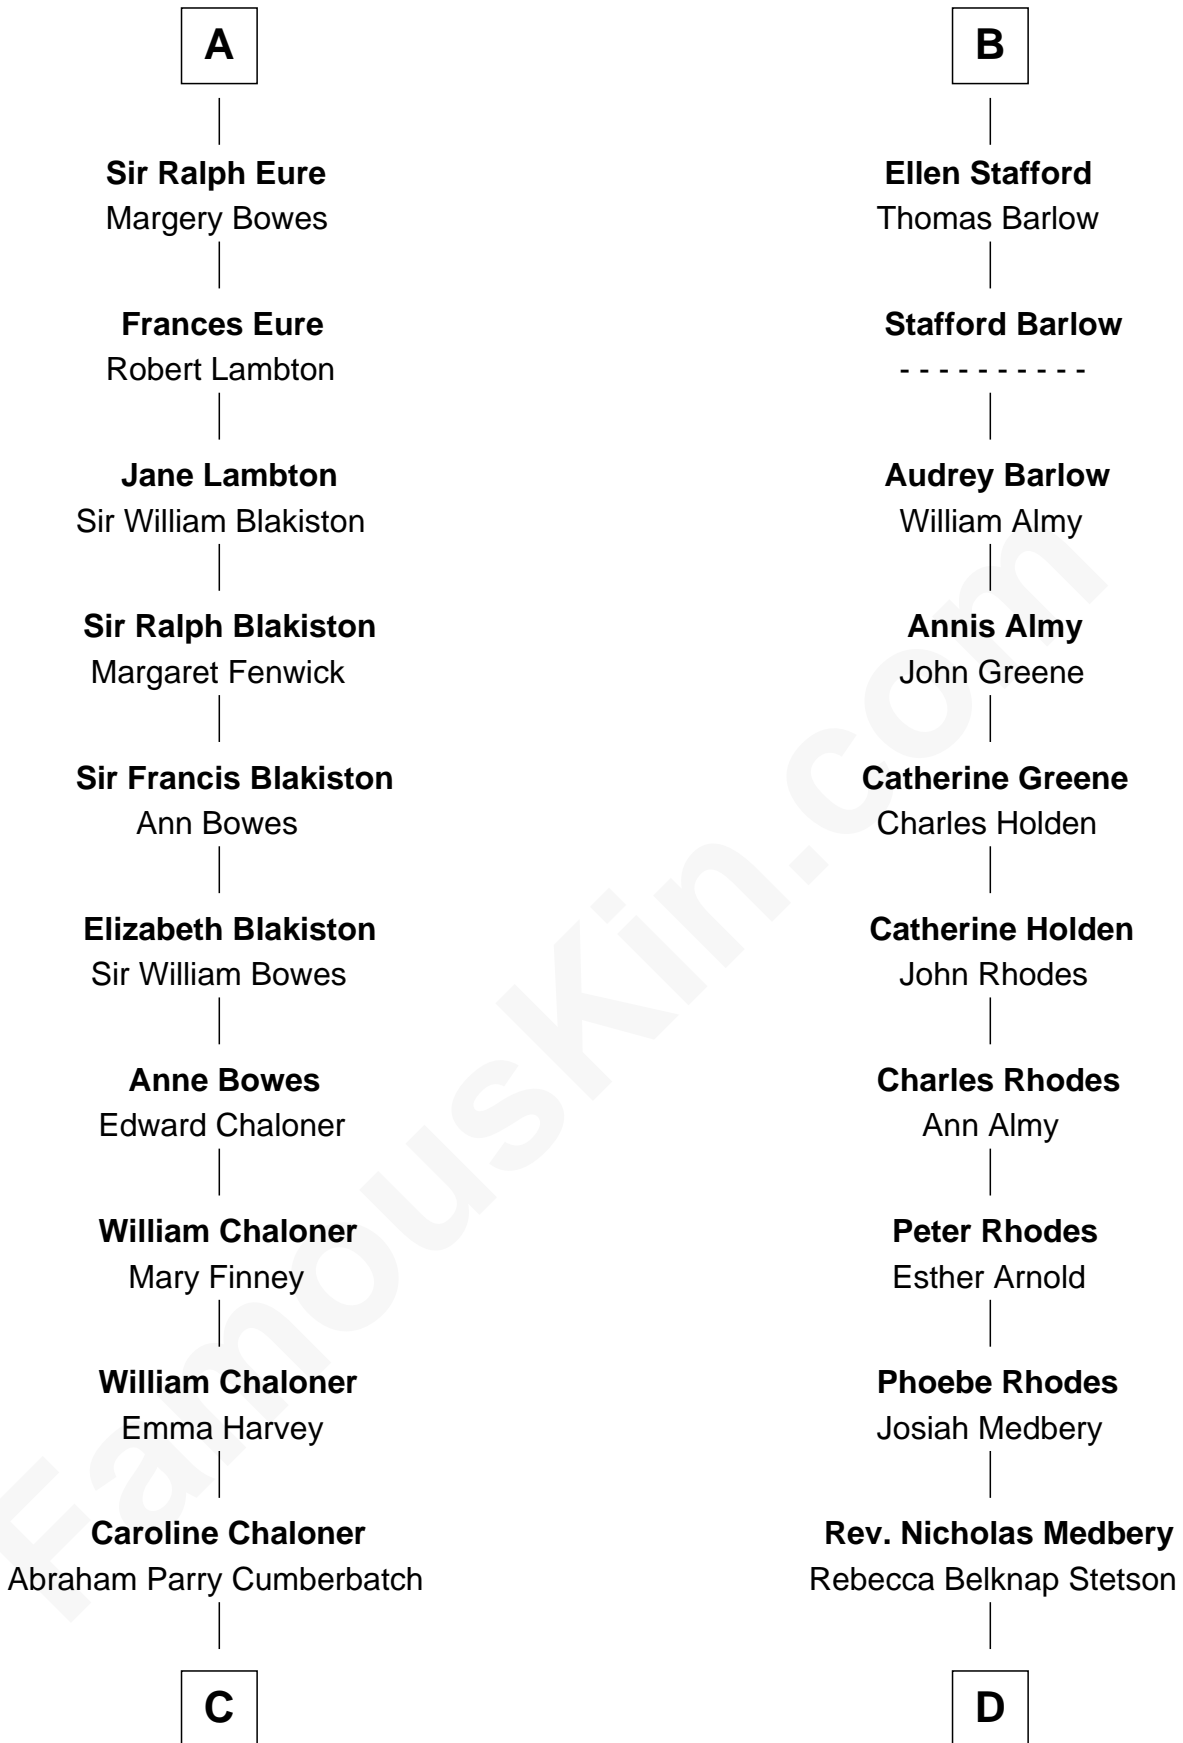

# FamousKin.com Relationship Chart of

**Benedict Cumberbatch**  
*Movie, Television and Stage Actor*

18th cousin 3 times removed of

**Benton MacKaye**  
*Co-Founder, Appalachian Trail*

**C**

**Robert William Cumberbatch**

Louisa Grace Hanson

**Henry Alfred Cumberbatch**

Hélène Gertrude Rees

**Henry Carlton Cumberbatch**

Pauline Ellen Laing Congdon

**Timothy Carlton Congdon Cumberbatch**

Wanda Ventham

**Benedict Cumberbatch**

*Movie, Television and Stage Actor*

**D**

**Mary Ellen Keith Medbery**

James Morrison Steele MacKaye

**Benton MacKaye**

*Co-Founder, Appalachian Trail*