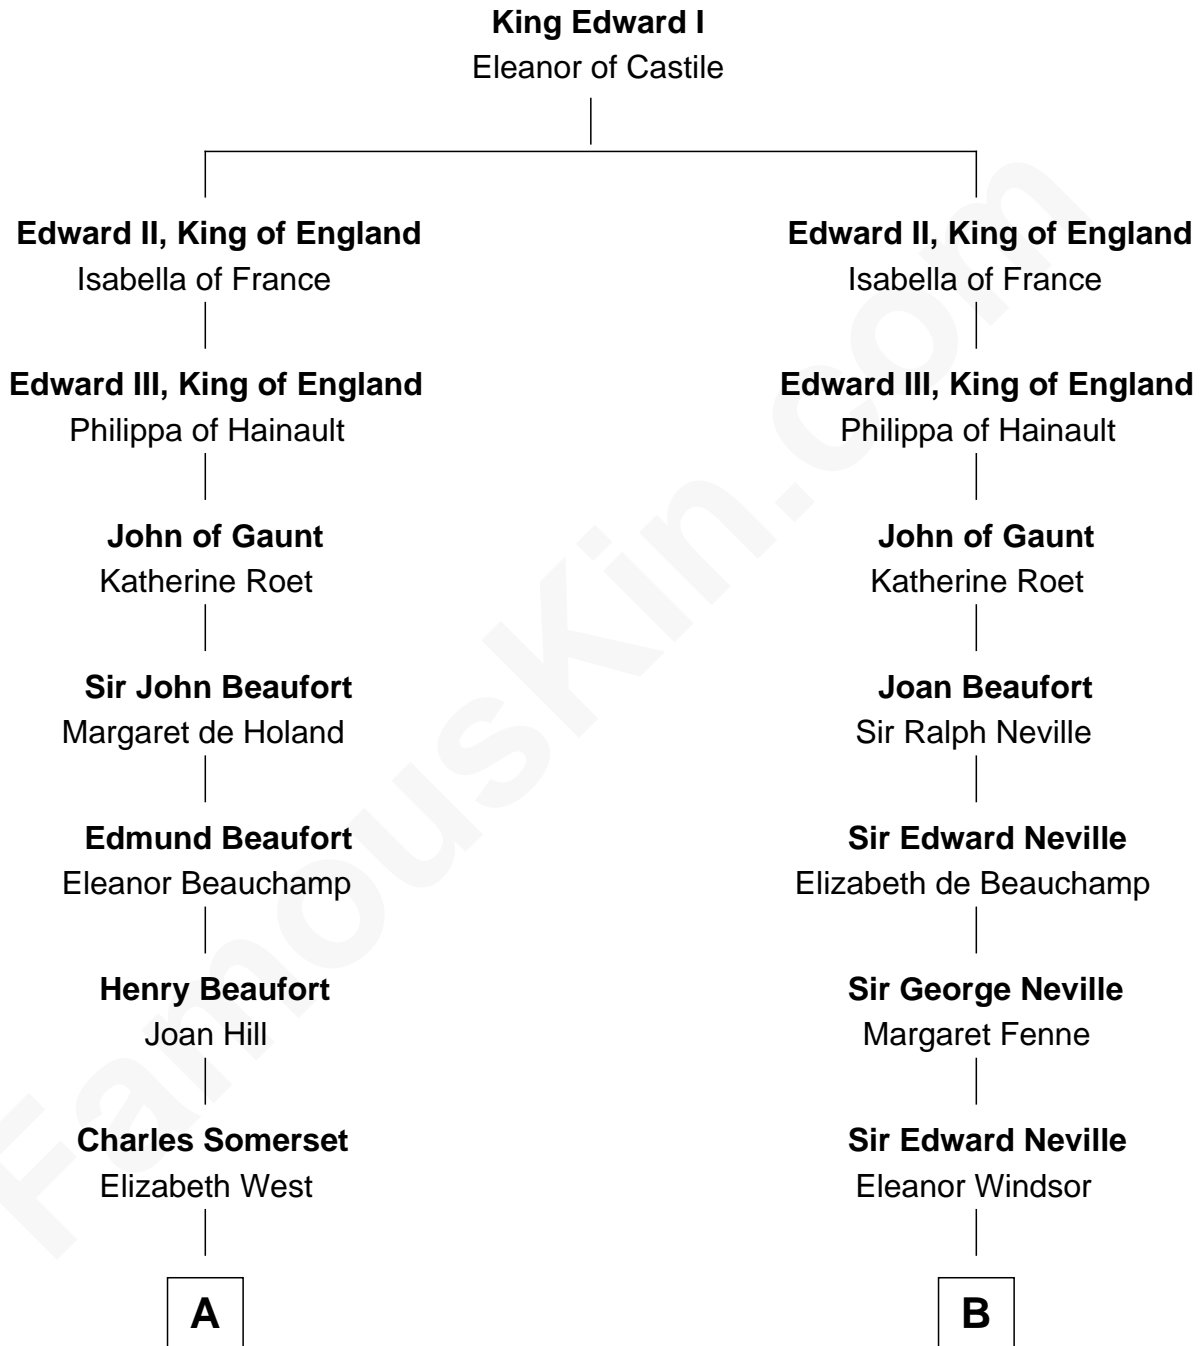

# FamousKin.com Relationship Chart of

**Benedict Cumberbatch**

*Movie, Television and Stage Actor*

20th cousin 1 time removed of

**Anthony West**

*Novelist and writer for the New Yorker*

**C**

**Robert William Cumberbatch**

Louisa Grace Hanson

**Henry Alfred Cumberbatch**

Hélène Gertrude Rees

**Henry Carlton Cumberbatch**

Pauline Ellen Laing Congdon

**Timothy Carlton Congdon Cumberbatch**

Wanda Ventham

**Benedict Cumberbatch**

*Movie, Television and Stage Actor*

**D**

**Arabella Rowan**

Charles George Fairfield

**Charles Fairfield**

Isabella Campbell Mackenzie

**Cicily Isabel Fairfield**

Herbert George Wells