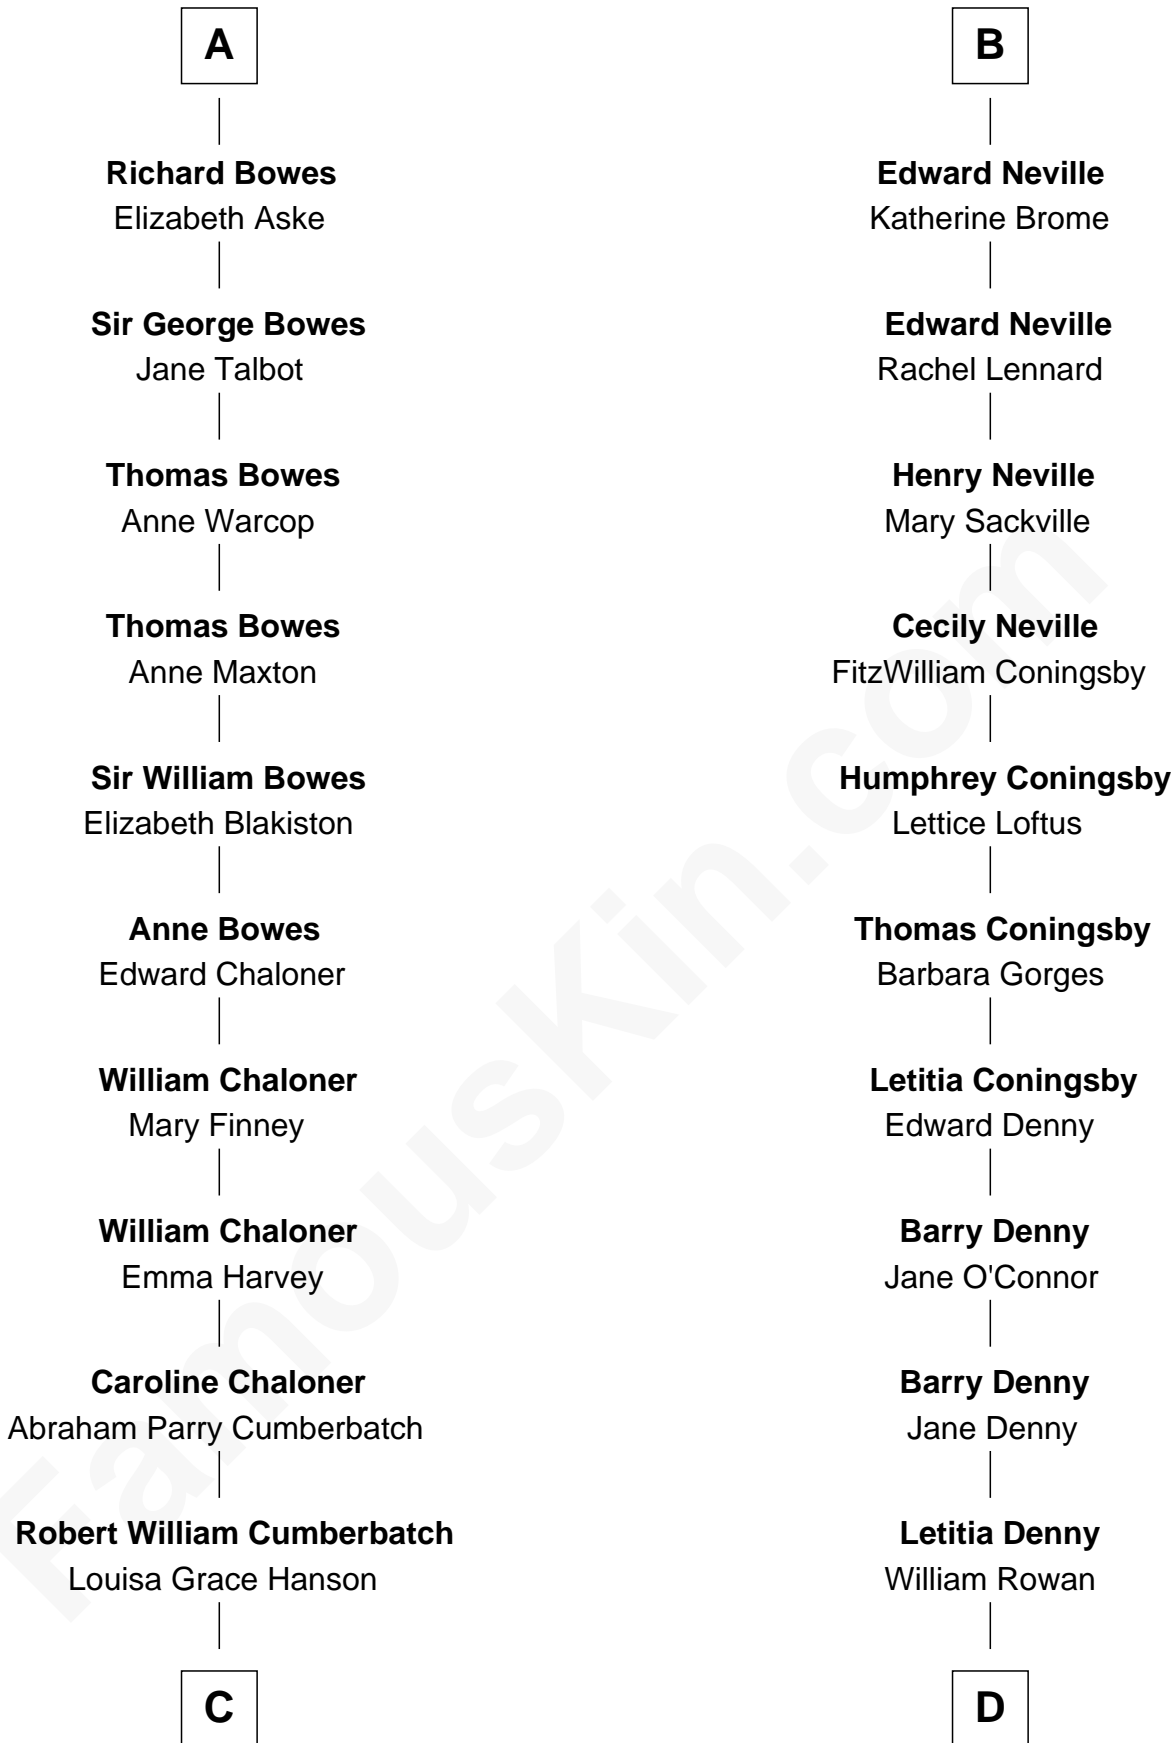

FamousKin.com Relationship Chart of

Benedict Cumberbatch

Movie, Television and Stage Actor

20th cousin of

Anthony West

Novelist and writer for the New Yorker

Sir Edmund Mortimer

Margaret de Fiennes

C

Henry Alfred Cumberbatch

Hélène Gertrude Rees

Henry Carlton Cumberbatch

Pauline Ellen Laing Congdon

Timothy Carlton Congdon Cumberbatch

Wanda Ventham

Benedict Cumberbatch