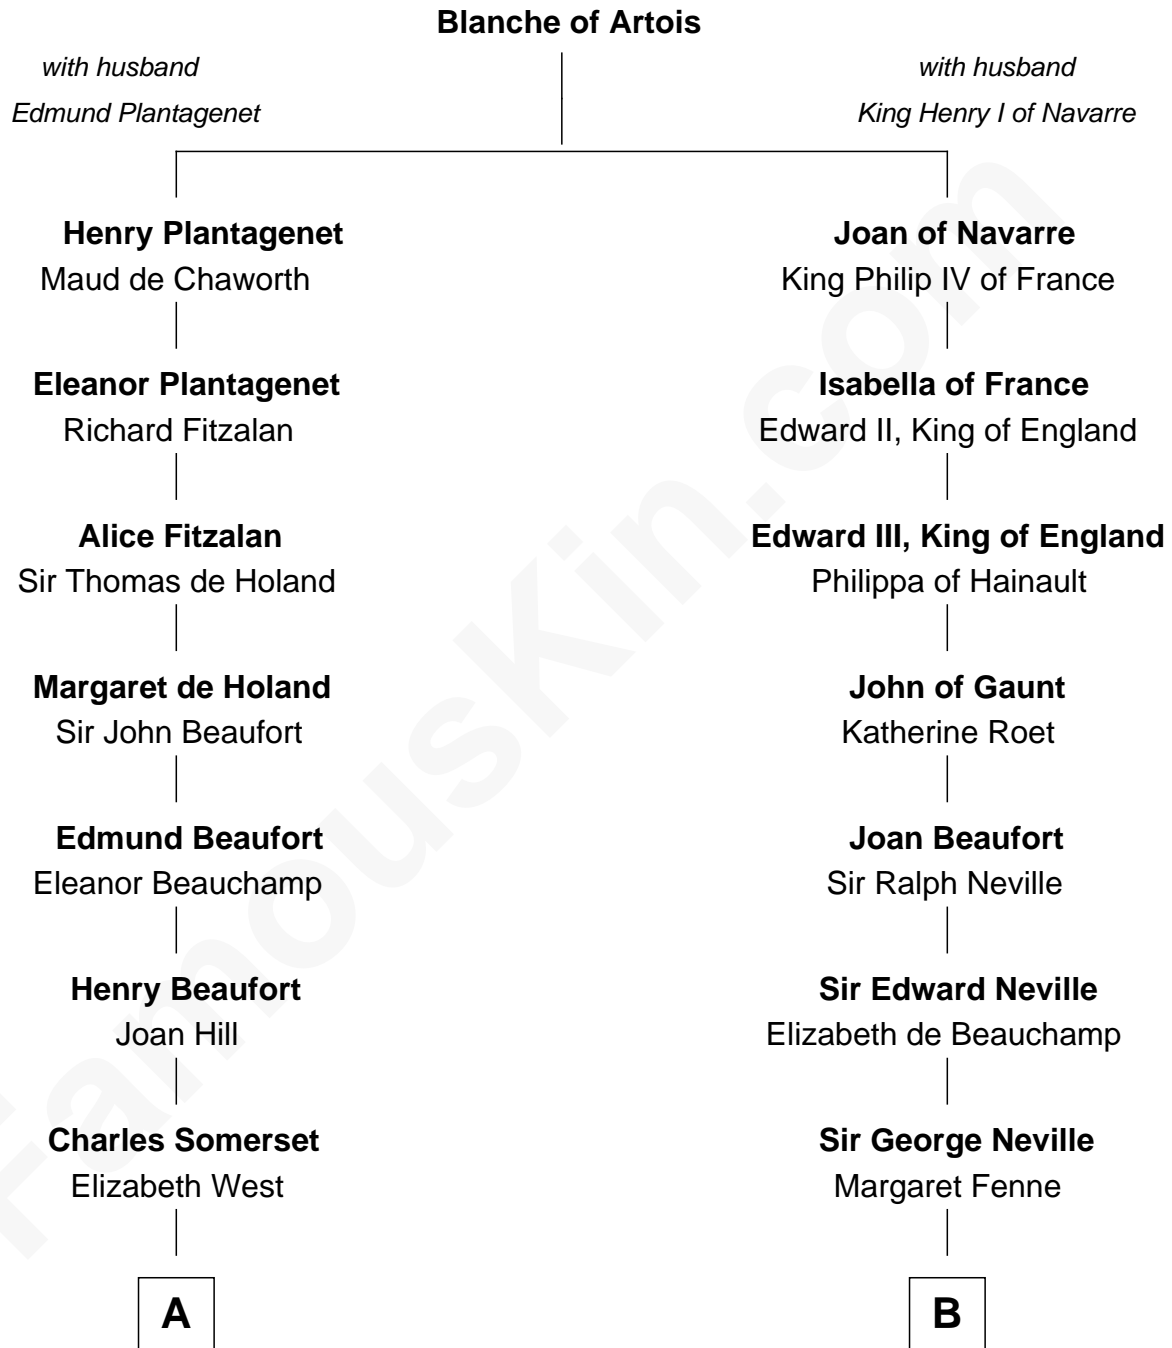

## Relationship Chart of

**Benedict Cumberbatch**

*Movie, Television and Stage Actor*

21st cousin of

**Anthony West**

*Novelist and writer for the New Yorker*

**C**

**Robert William Cumberbatch**

Louisa Grace Hanson

**Henry Alfred Cumberbatch**

Hélène Gertrude Rees

**Henry Carlton Cumberbatch**

Pauline Ellen Laing Congdon

**Timothy Carlton Congdon Cumberbatch**

Wanda Ventham

**Benedict Cumberbatch**