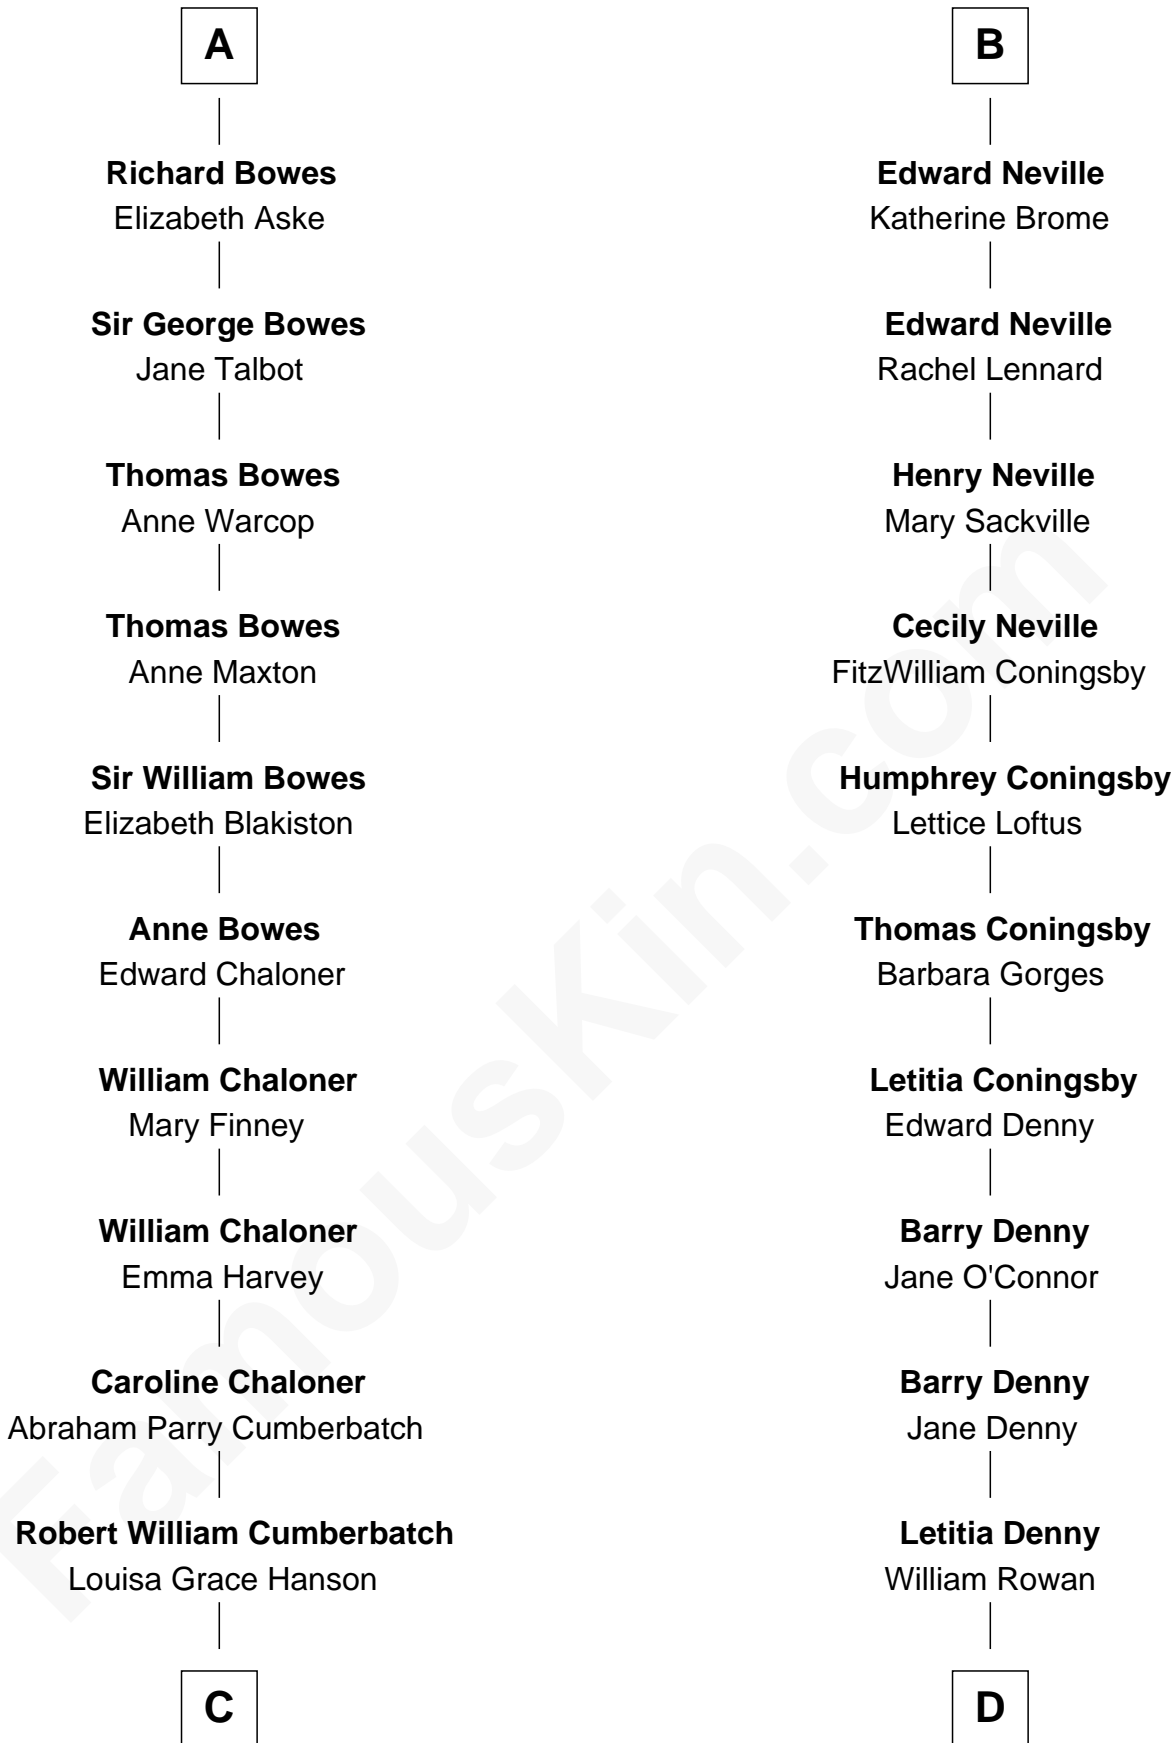

# FamousKin.com Relationship Chart of

**Benedict Cumberbatch**

*Movie, Television and Stage Actor*

20th cousin of

**Anthony West**

*Novelist and writer for the New Yorker*

**Sir James de Audley**

Ela Longespee

Elizabeth de Beauchamp

**Sir George Neville**

Margaret Fenne

**Sir Edward Neville**

Eleanor Windsor

**B**

**C**

**Henry Alfred Cumberbatch**

**Arabella Rowan**

Charles George Fairfield

**Charles Fairfield**

Isabella Campbell Mackenzie

**Cicily Isabel Fairfield**

Herbert George Wells

**Anthony West**

*British Novelist*