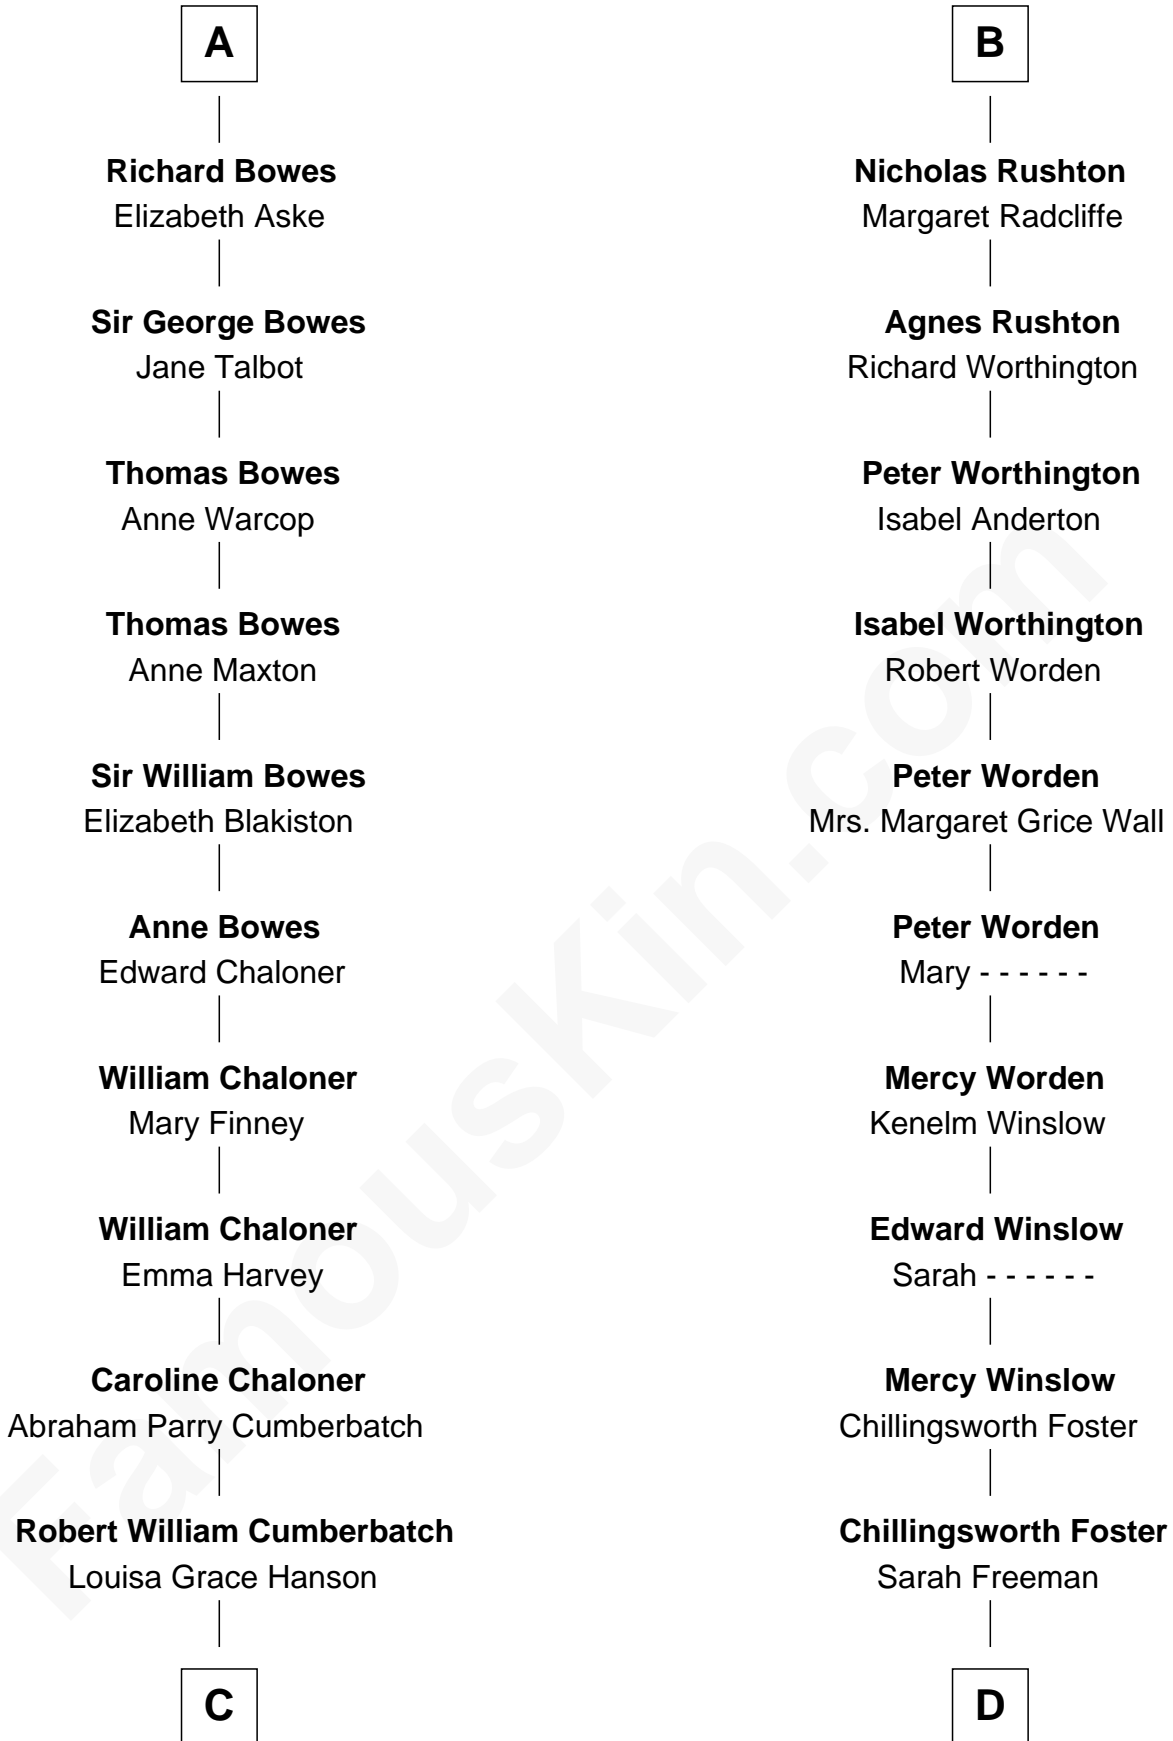

# FamousKin.com Relationship Chart of

**Benedict Cumberbatch**  
*Movie, Television and Stage Actor*

20th cousin 1 time removed of

**Bing Crosby**  
*Singer and Movie Actor*

**C**

**Henry Alfred Cumberbatch**

Hélène Gertrude Rees

**Henry Carlton Cumberbatch**

Pauline Ellen Laing Congdon

**Timothy Carlton Congdon Cumberbatch**

Wanda Ventham

**Benedict Cumberbatch**

*Movie, Television and Stage Actor*

**D**

**Ruby Foster**

Nathaniel Crosby

**Nathaniel Crosby**

Mary Lincoln

**Nathaniel Crosby**

Cordelia Jane Smith

**Harry Lincoln Crosby**

Catherine Harrigan