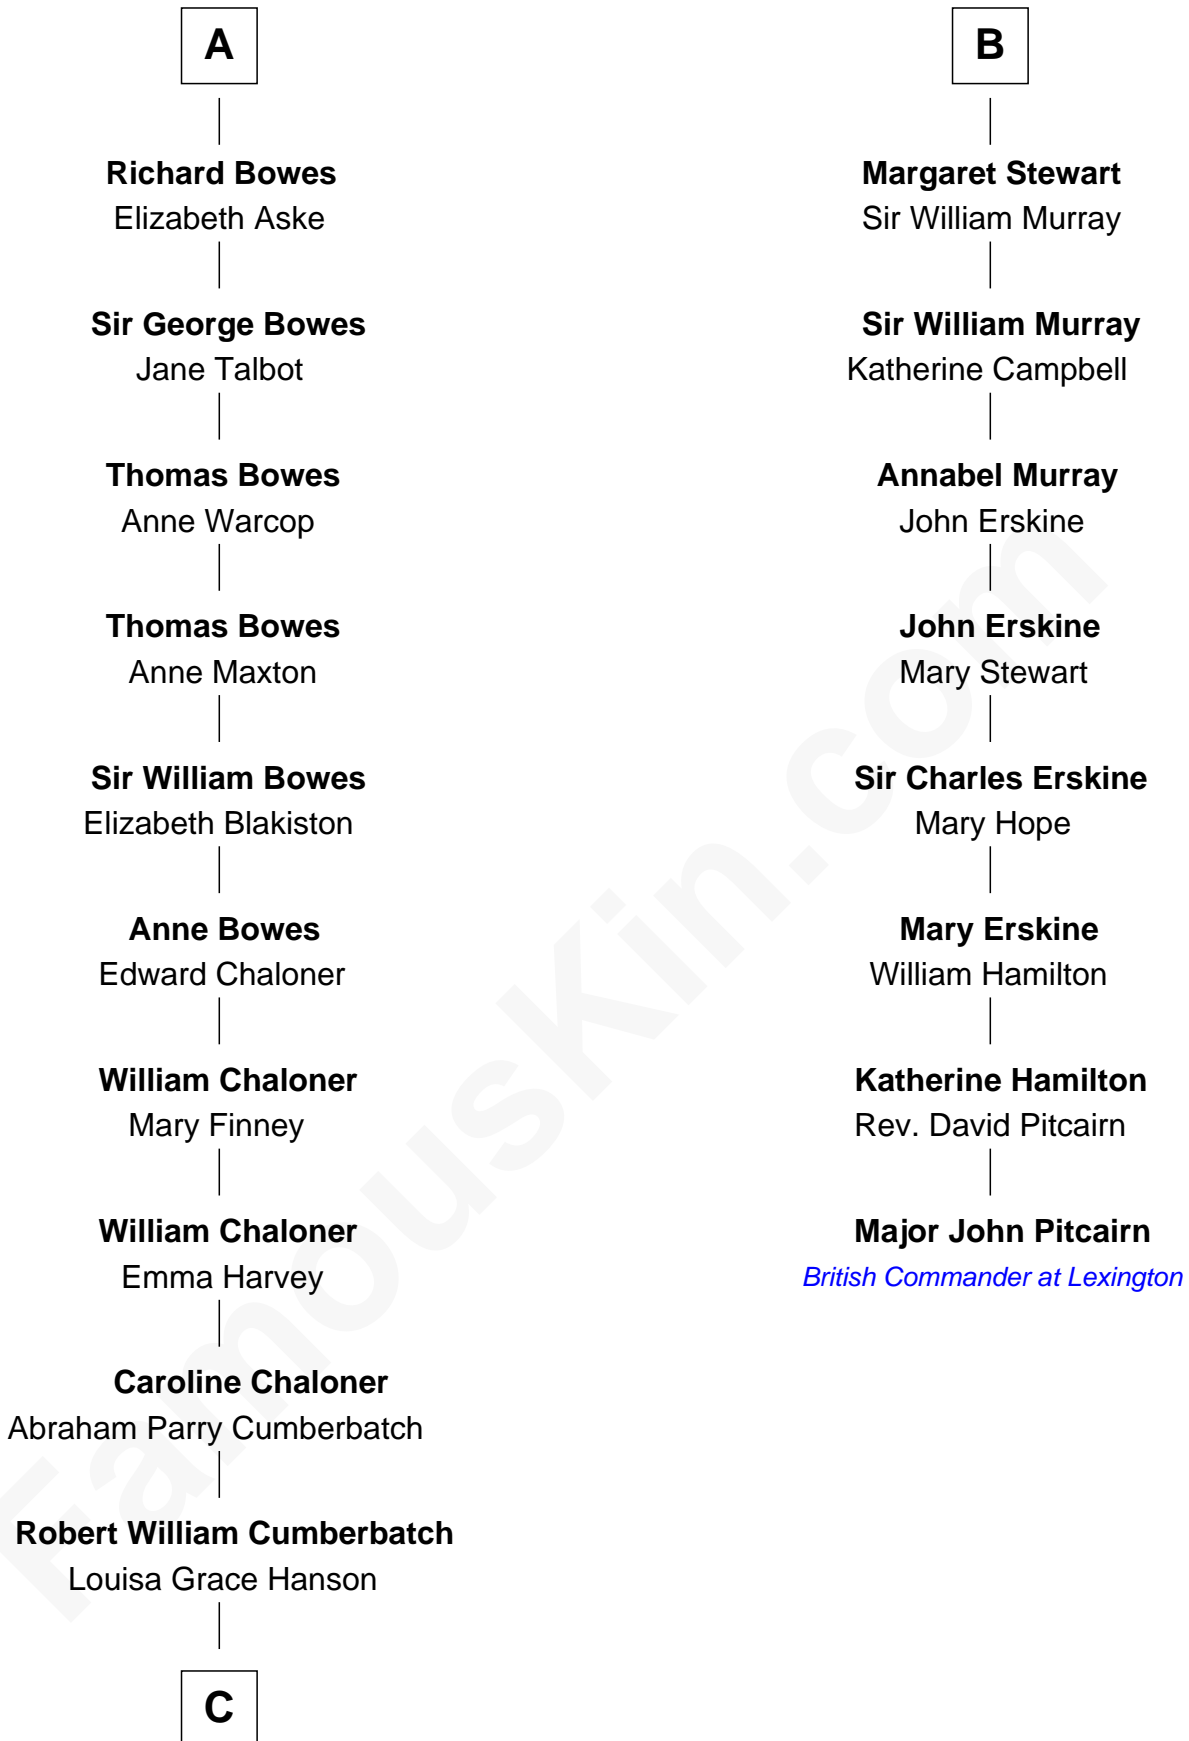

FamousKin.com

Relationship Chart of

Benedict Cumberbatch

Movie, Television and Stage Actor

14th cousin 6 times removed of

Major John Pitcairn

British Commander at Battle of Lexington

C

Henry Alfred Cumberbatch

Hélène Gertrude Rees

Henry Carlton Cumberbatch

Pauline Ellen Laing Congdon

Timothy Carlton Congdon Cumberbatch

Wanda Ventham

Benedict Cumberbatch

Movie, Television and Stage Actor