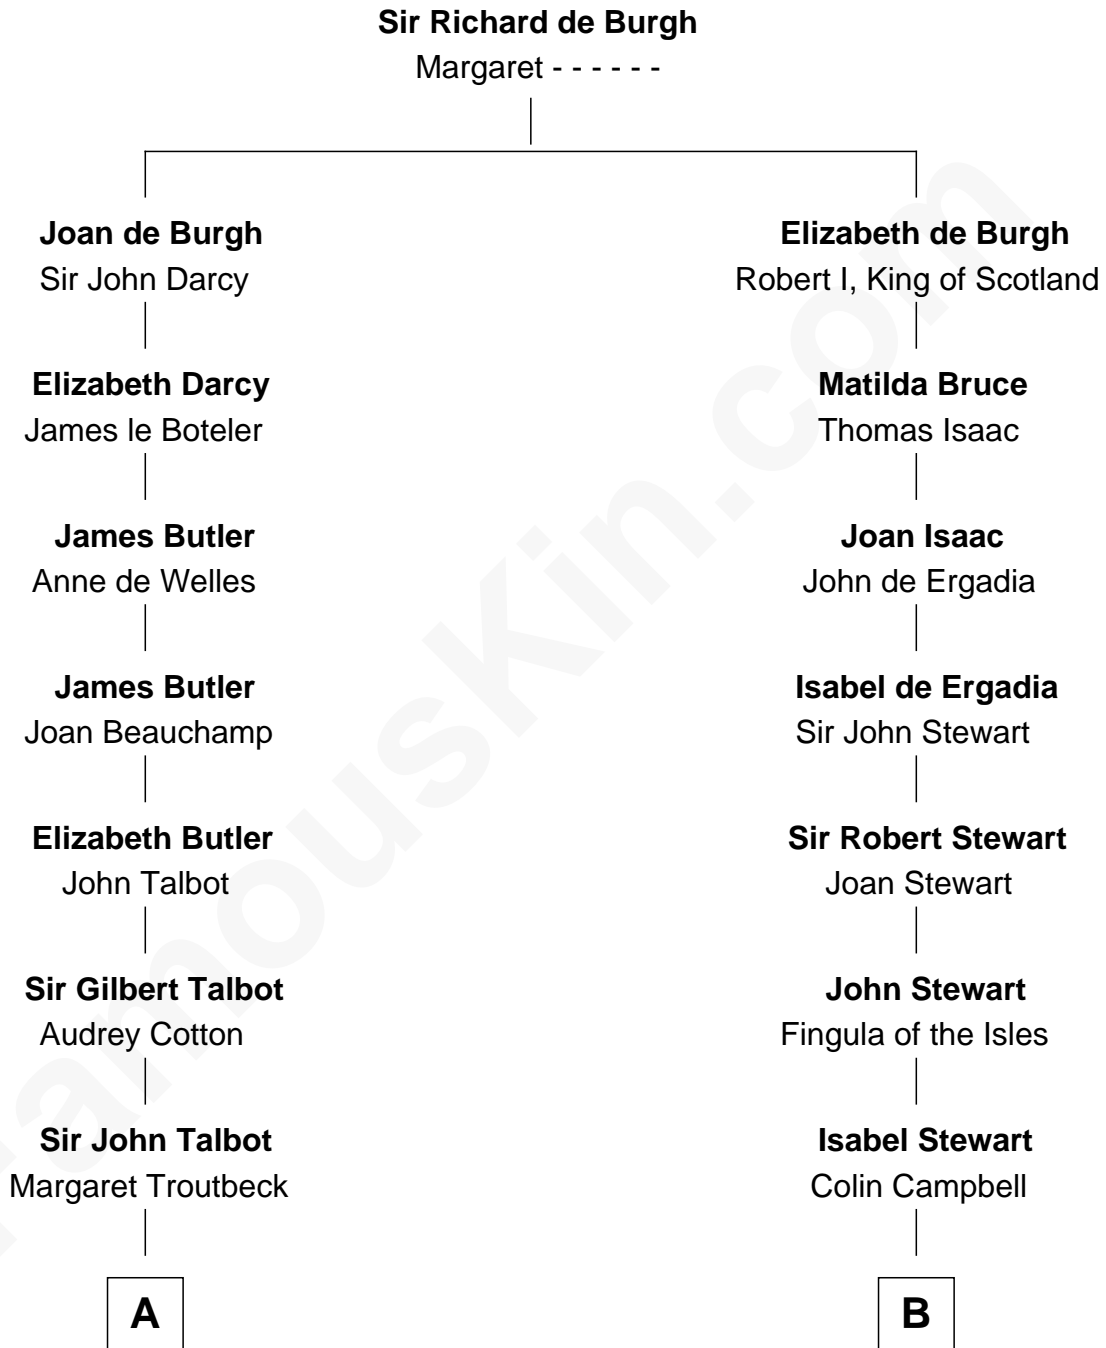

# FamousKin.com Relationship Chart of

**Benedict Cumberbatch**  
Movie, Television and Stage Actor

14th cousin 6 times removed of

**Major John Pitcairn**  
British Commander at Battle of Lexington

**C**

Henry Alfred Cumberbatch

Hélène Gertrude Rees

Henry Carlton Cumberbatch

Pauline Ellen Laing Congdon

Timothy Carlton Congdon Cumberbatch

Wanda Ventham

**Benedict Cumberbatch**

*Movie, Television and Stage Actor*

FamousKin.com