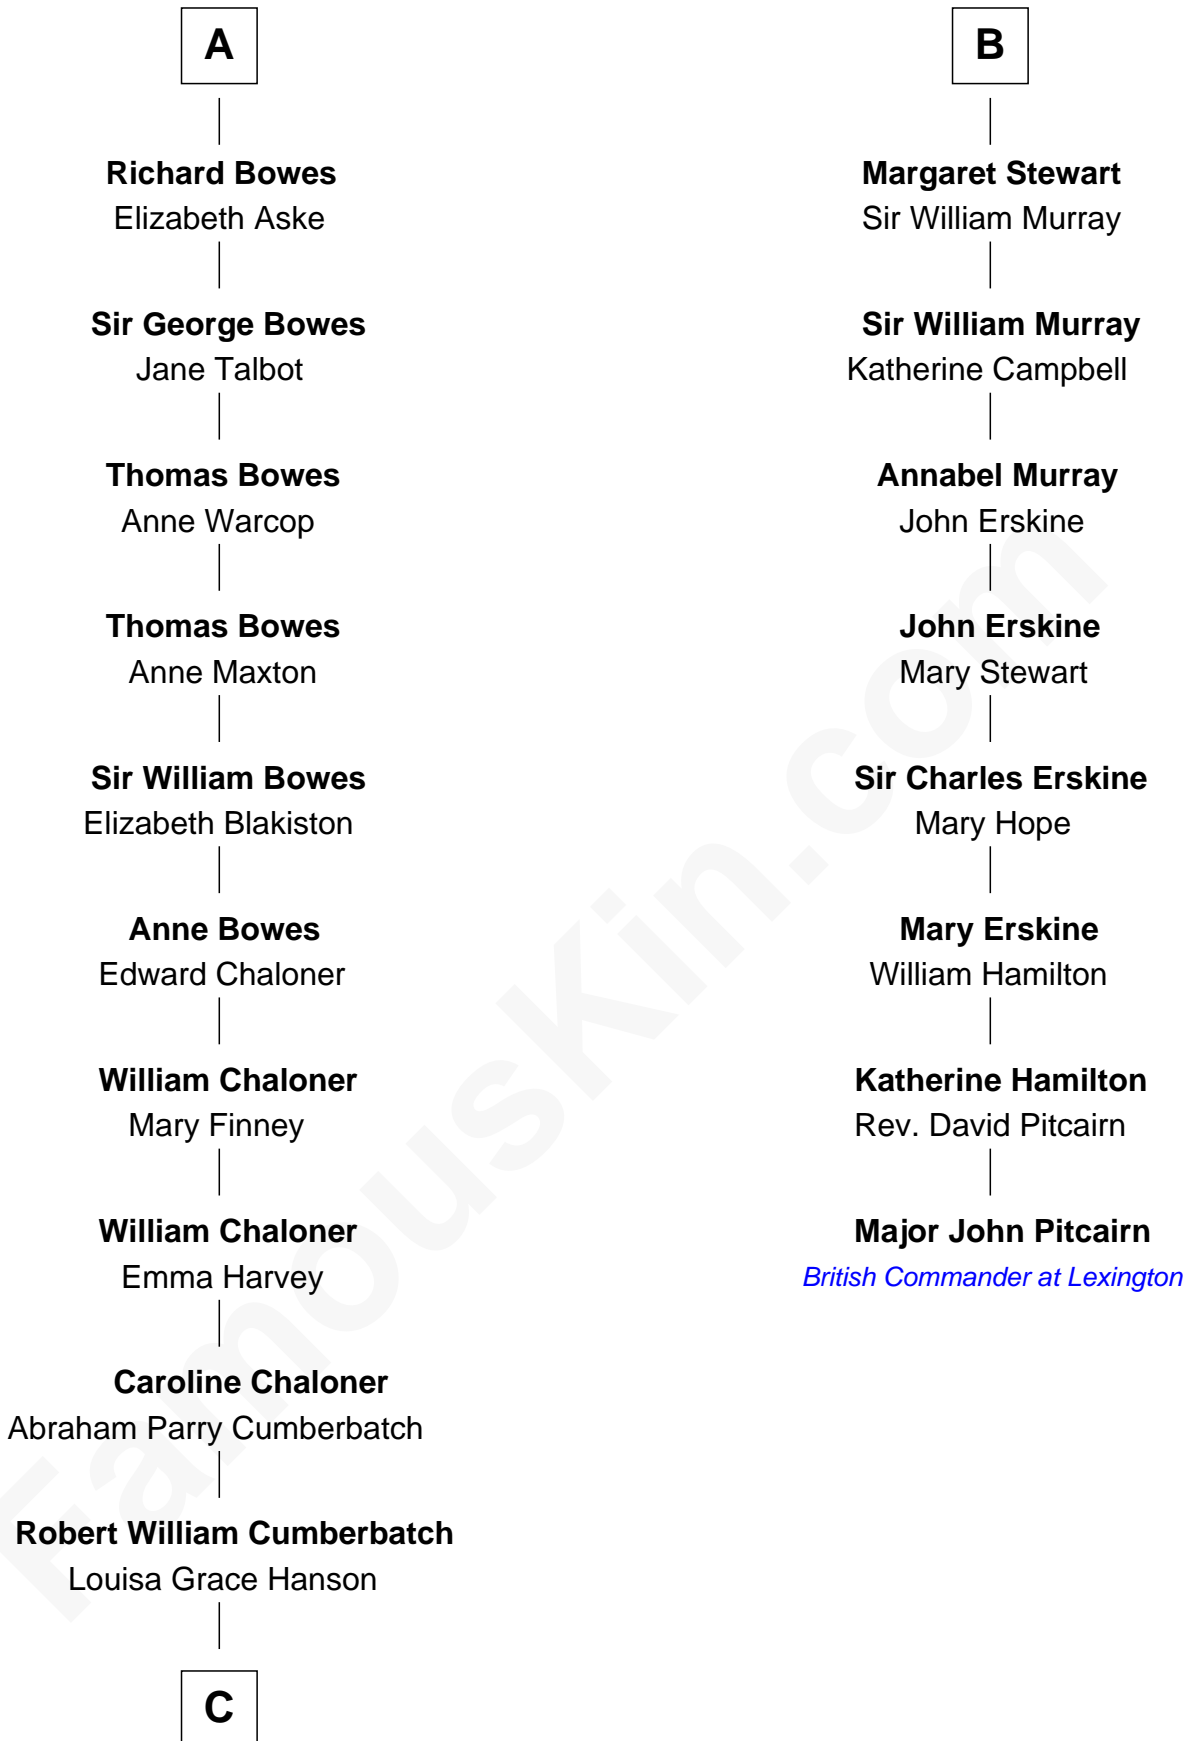

## Relationship Chart of

**Benedict Cumberbatch**

*Movie, Television and Stage Actor*

14th cousin 6 times removed of

**Major John Pitcairn**

*British Commander at Battle of Lexington*

**C**

Henry Alfred Cumberbatch