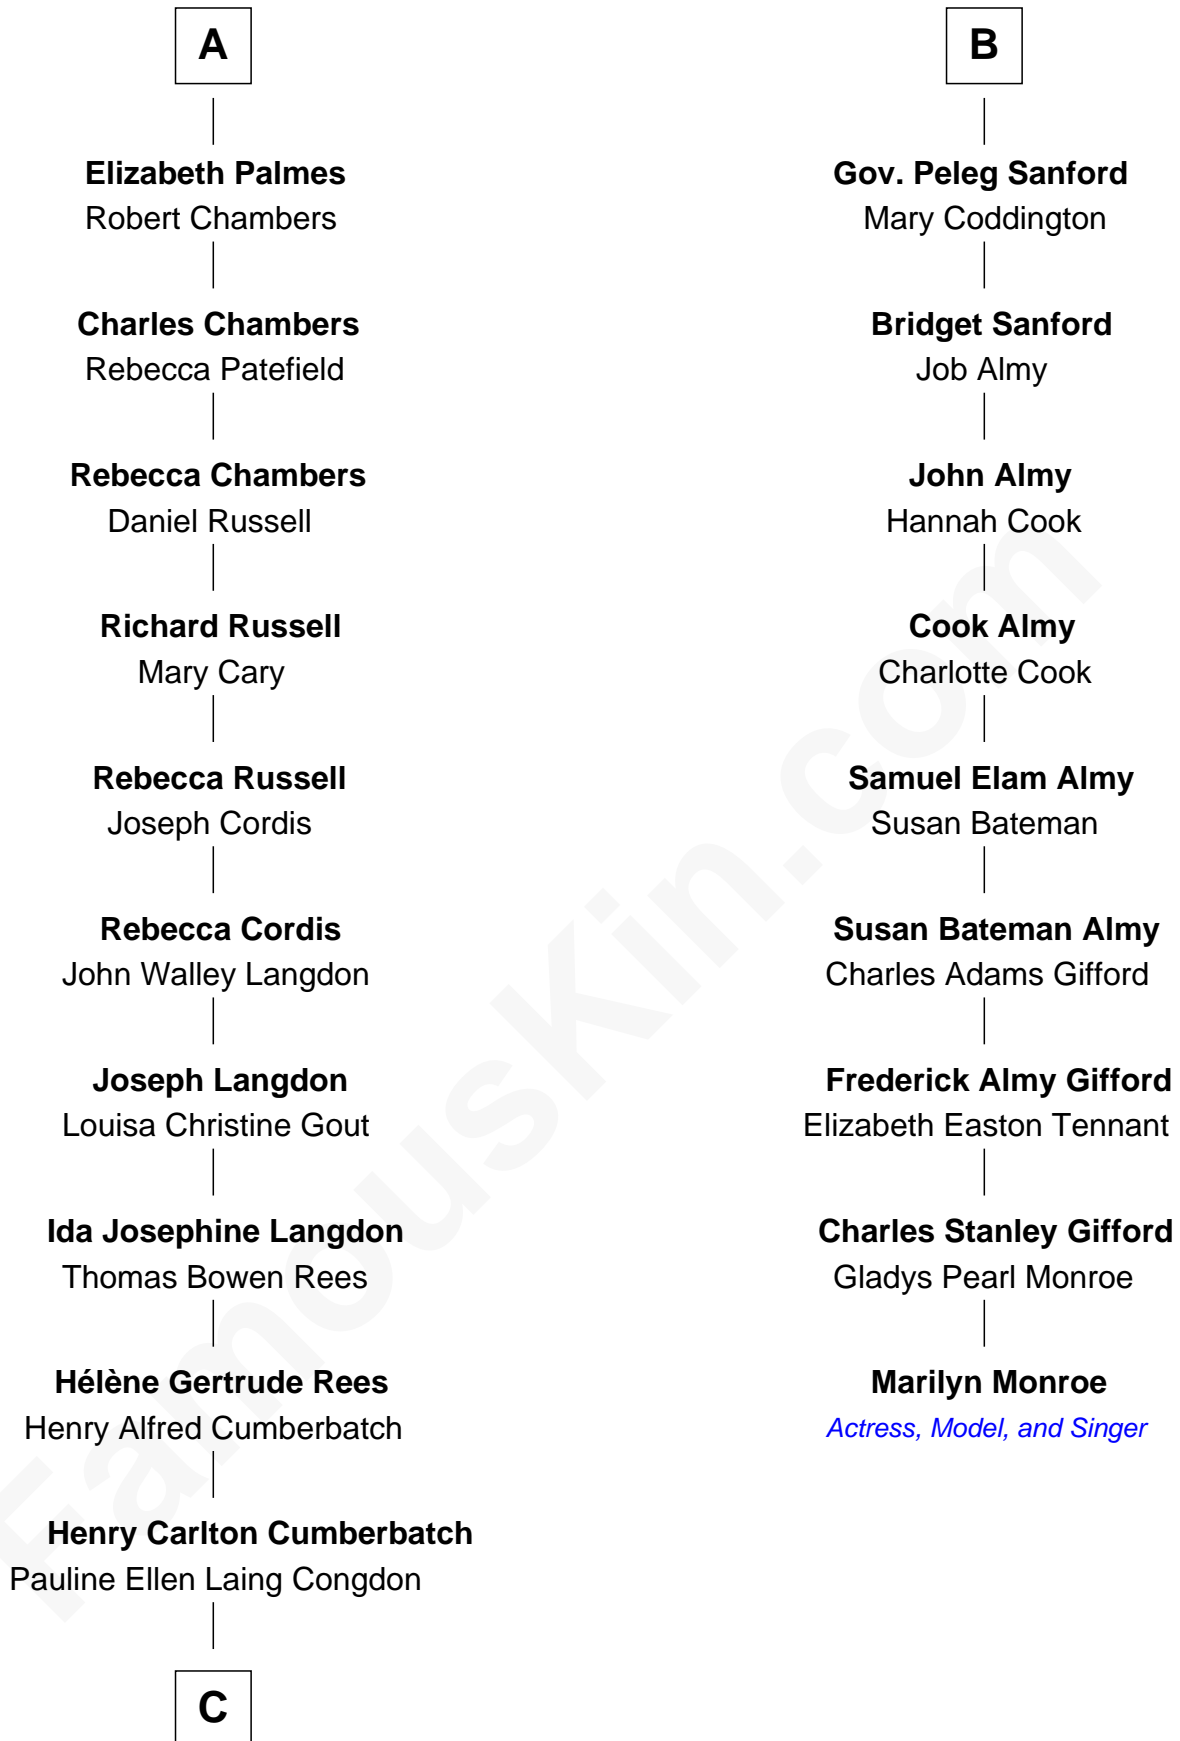

FamousKin.com

Relationship Chart of

Benedict Cumberbatch

Movie, Television and Stage Actor

15th cousin 3 times removed of

Marilyn Monroe

Actress, Model, and Singer

Sir Thomas Blount

Margaret de Gresley

Timothy Carlton Congdon Cumberbatch

Wanda Ventham

Benedict Cumberbatch

Movie, Television and Stage Actor

FamousKin.com