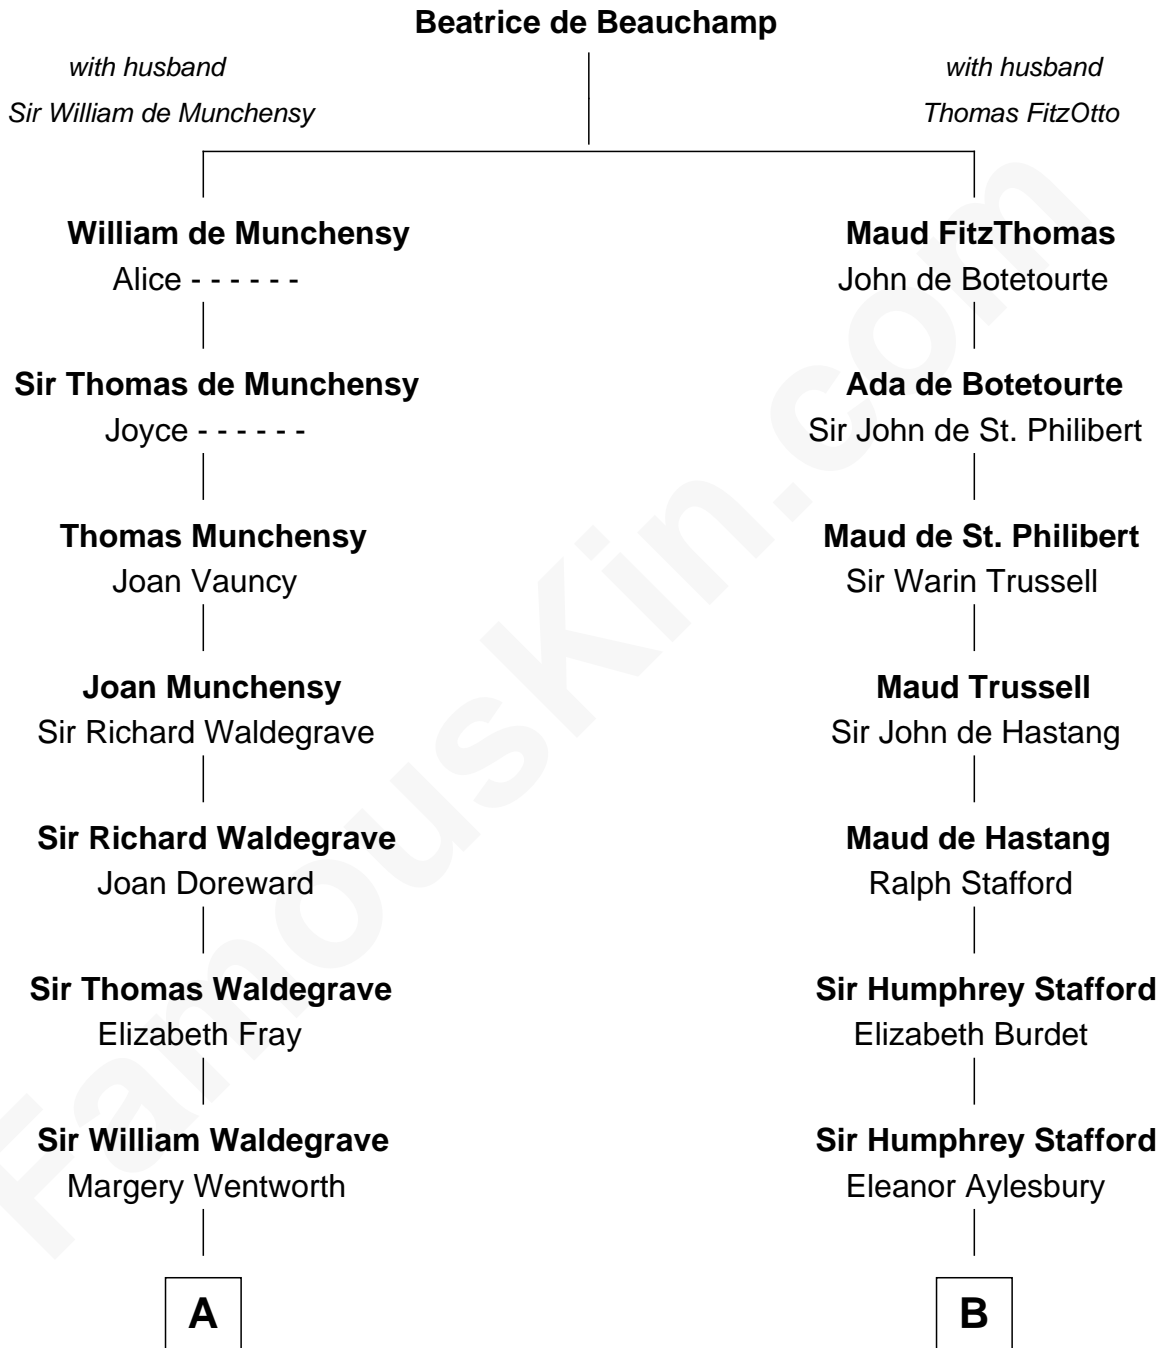

FamousKin.com
Relationship Chart of
Benedict Cumberbatch
Movie, Television and Stage Actor

21st cousin of

Marilyn Monroe
Actress, Model, and Singer

C

Robert William Cumberbatch

Louisa Grace Hanson

Henry Alfred Cumberbatch

Hélène Gertrude Rees

Henry Carlton Cumberbatch

Pauline Ellen Laing Congdon

Timothy Carlton Congdon Cumberbatch

Wanda Ventham

Benedict Cumberbatch

Movie, Television and Stage Actor

D

Samuel Elam Almy

Susan Bateman

Susan Bateman Almy

Charles Adams Gifford

Frederick Almy Gifford

Elizabeth Easton Tennant

Charles Stanley Gifford

Gladys Pearl Monroe

Marilyn Monroe

Actress, Model, and Singer