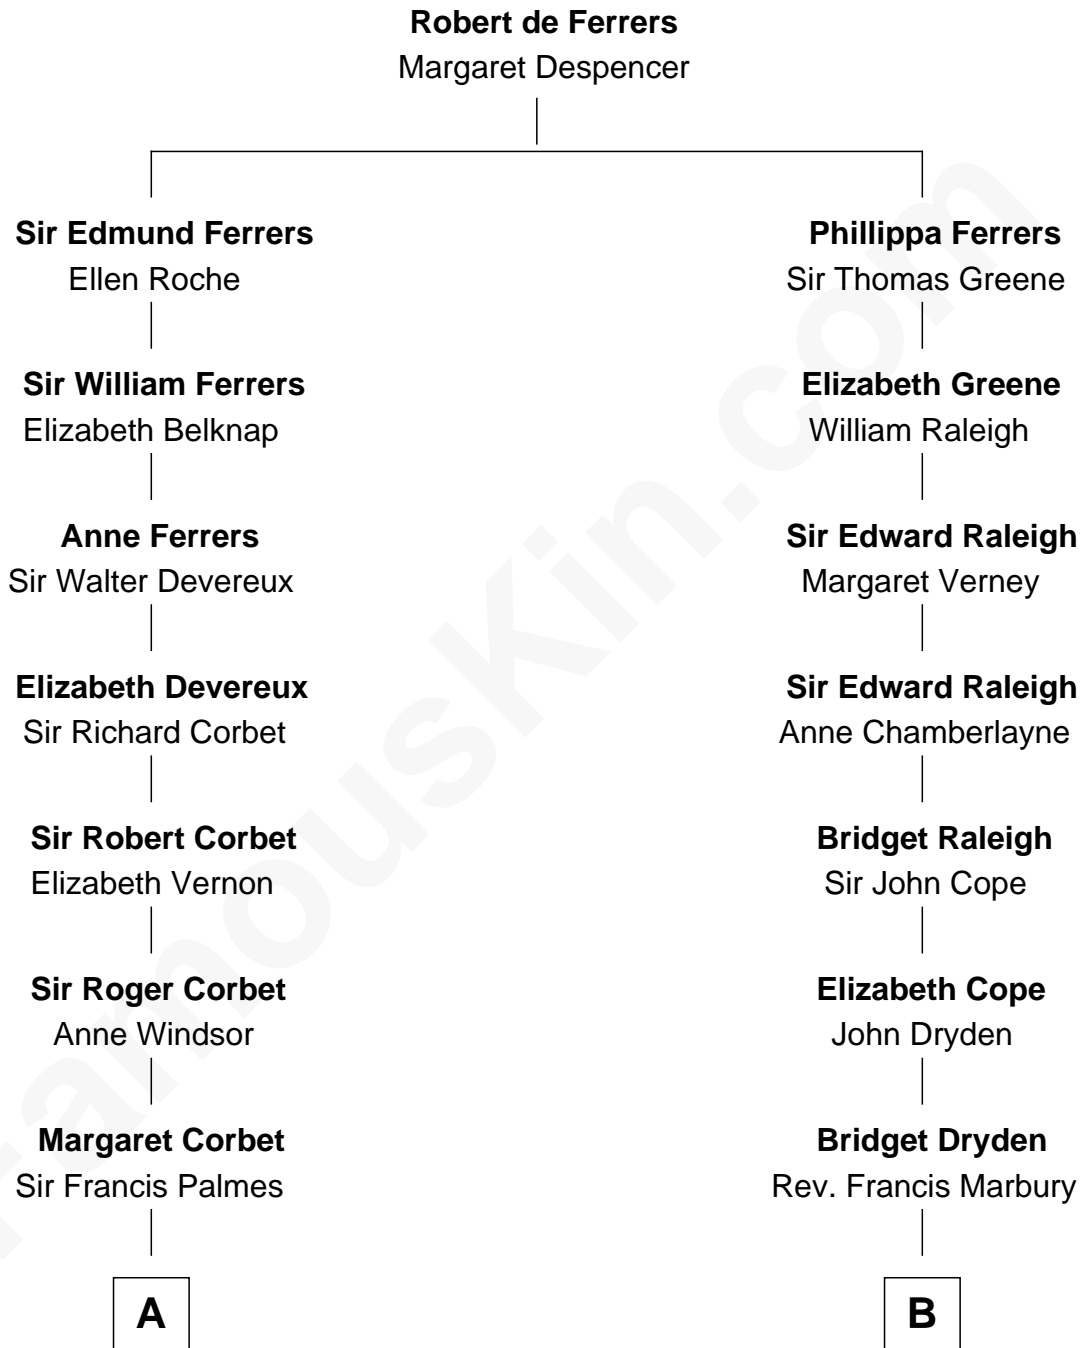

# FamousKin.com Relationship Chart of

**Benedict Cumberbatch**  
*Movie, Television and Stage Actor*

17th cousin 3 times removed of

**Marilyn Monroe**  
*Actress, Model, and Singer*

**C**

**Hélène Gertrude Rees**  
Henry Alfred Cumberbatch

**Henry Carlton Cumberbatch**  
Pauline Ellen Laing Congdon

**Timothy Carlton Congdon Cumberbatch**  
Wanda Ventham

**Benedict Cumberbatch**  
*Movie, Television and Stage Actor*

FamousKin.com