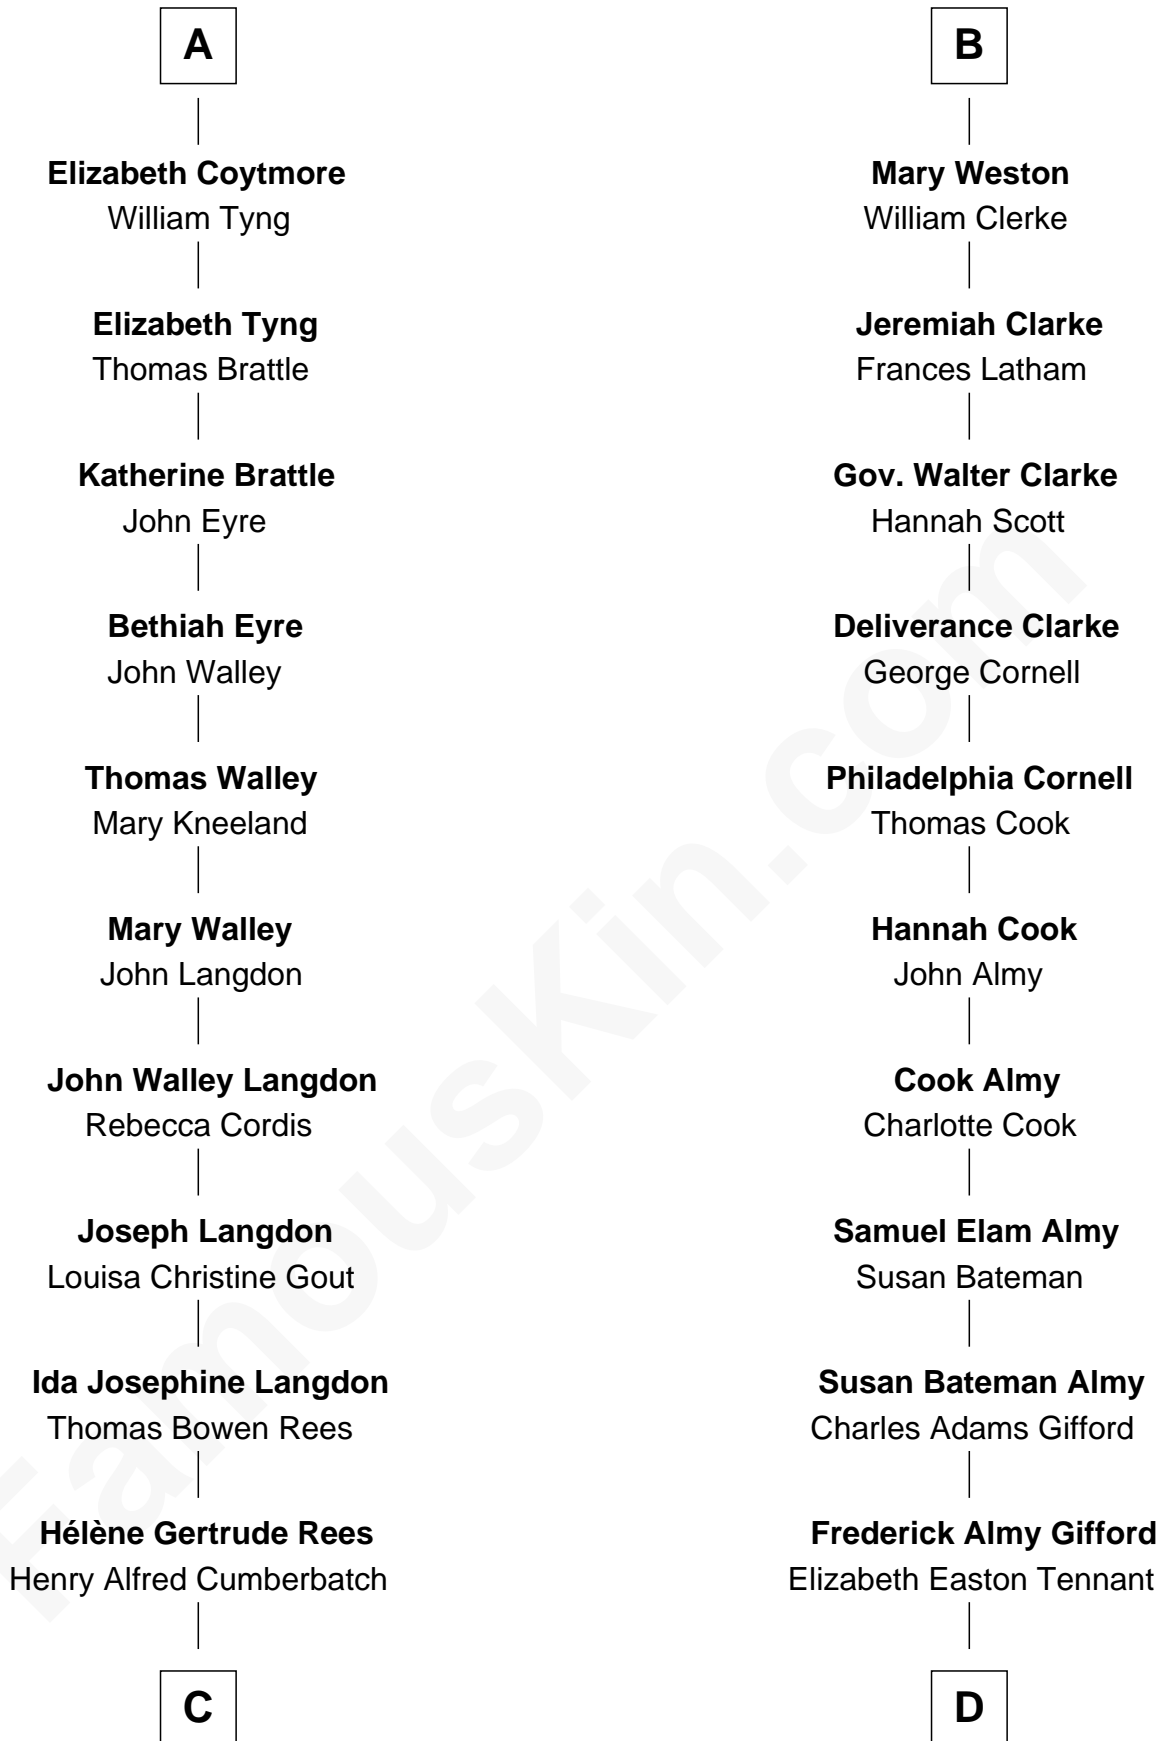

FamousKin.com Relationship Chart of

Benedict Cumberbatch
Movie, Television and Stage Actor

18th cousin 1 time removed of

Marilyn Monroe
Actress, Model, and Singer

C

Henry Carlton Cumberbatch

Pauline Ellen Laing Congdon

Timothy Carlton Congdon Cumberbatch

Wanda Ventham

Benedict Cumberbatch

Movie, Television and Stage Actor

D

Charles Stanley Gifford

Gladys Pearl Monroe

Marilyn Monroe

Actress, Model, and Singer

FamousKin.com