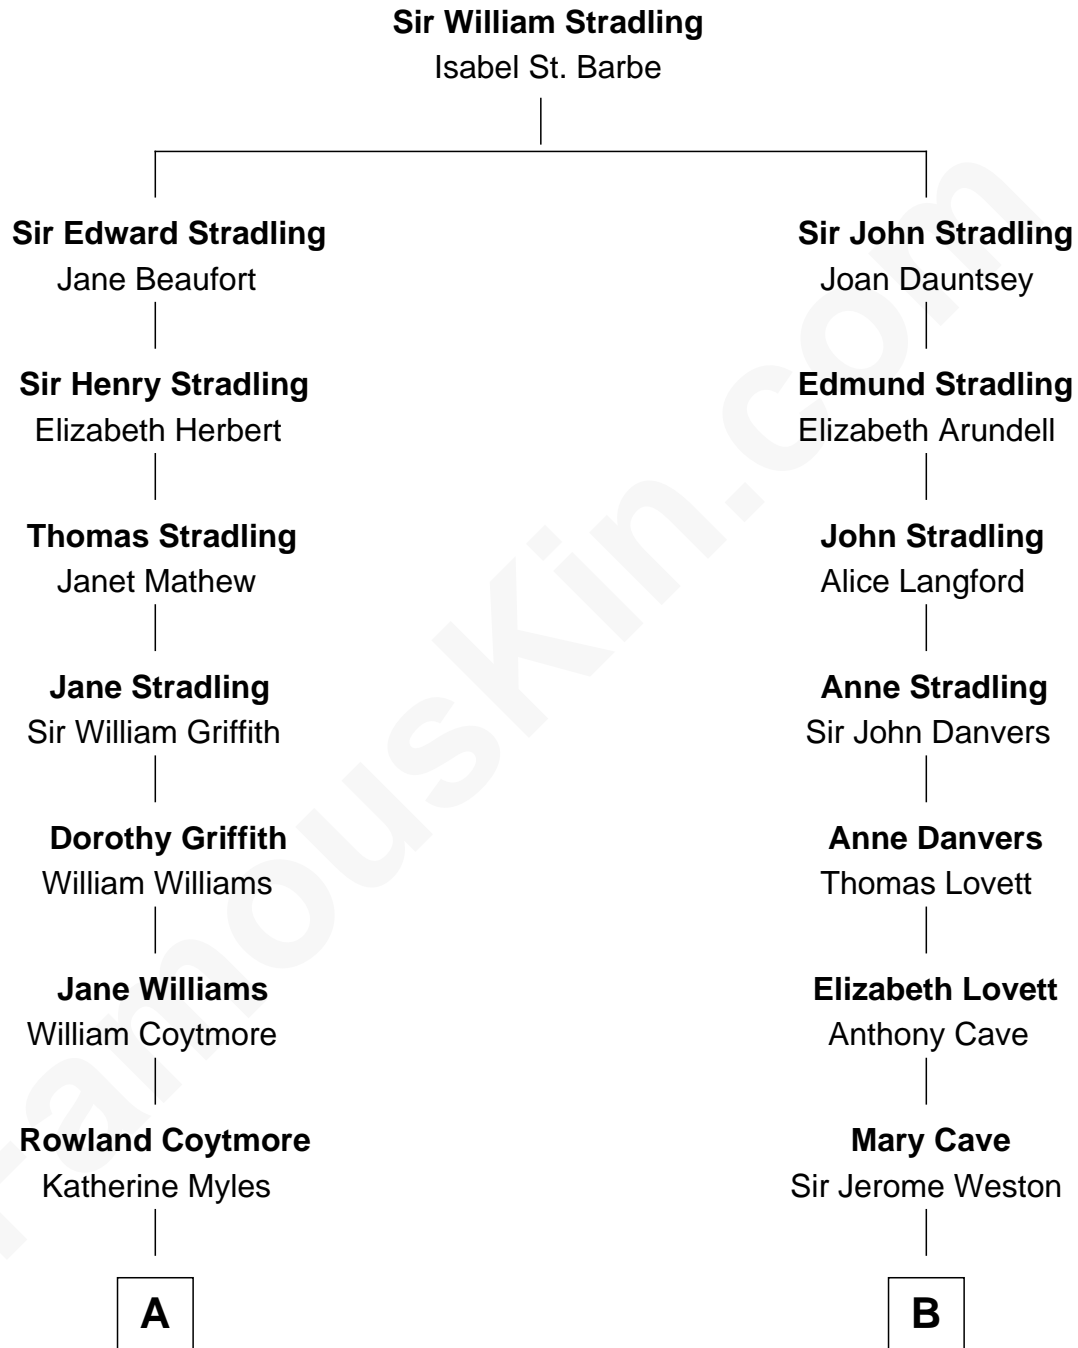

FamousKin.com Relationship Chart of

Benedict Cumberbatch
Movie, Television and Stage Actor

18th cousin 1 time removed of

Marilyn Monroe
Actress, Model, and Singer

C

Henry Carlton Cumberbatch

Pauline Ellen Laing Congdon

Timothy Carlton Congdon Cumberbatch

Wanda Ventham

Benedict Cumberbatch

Movie, Television and Stage Actor

D

Charles Stanley Gifford

Gladys Pearl Monroe

Marilyn Monroe