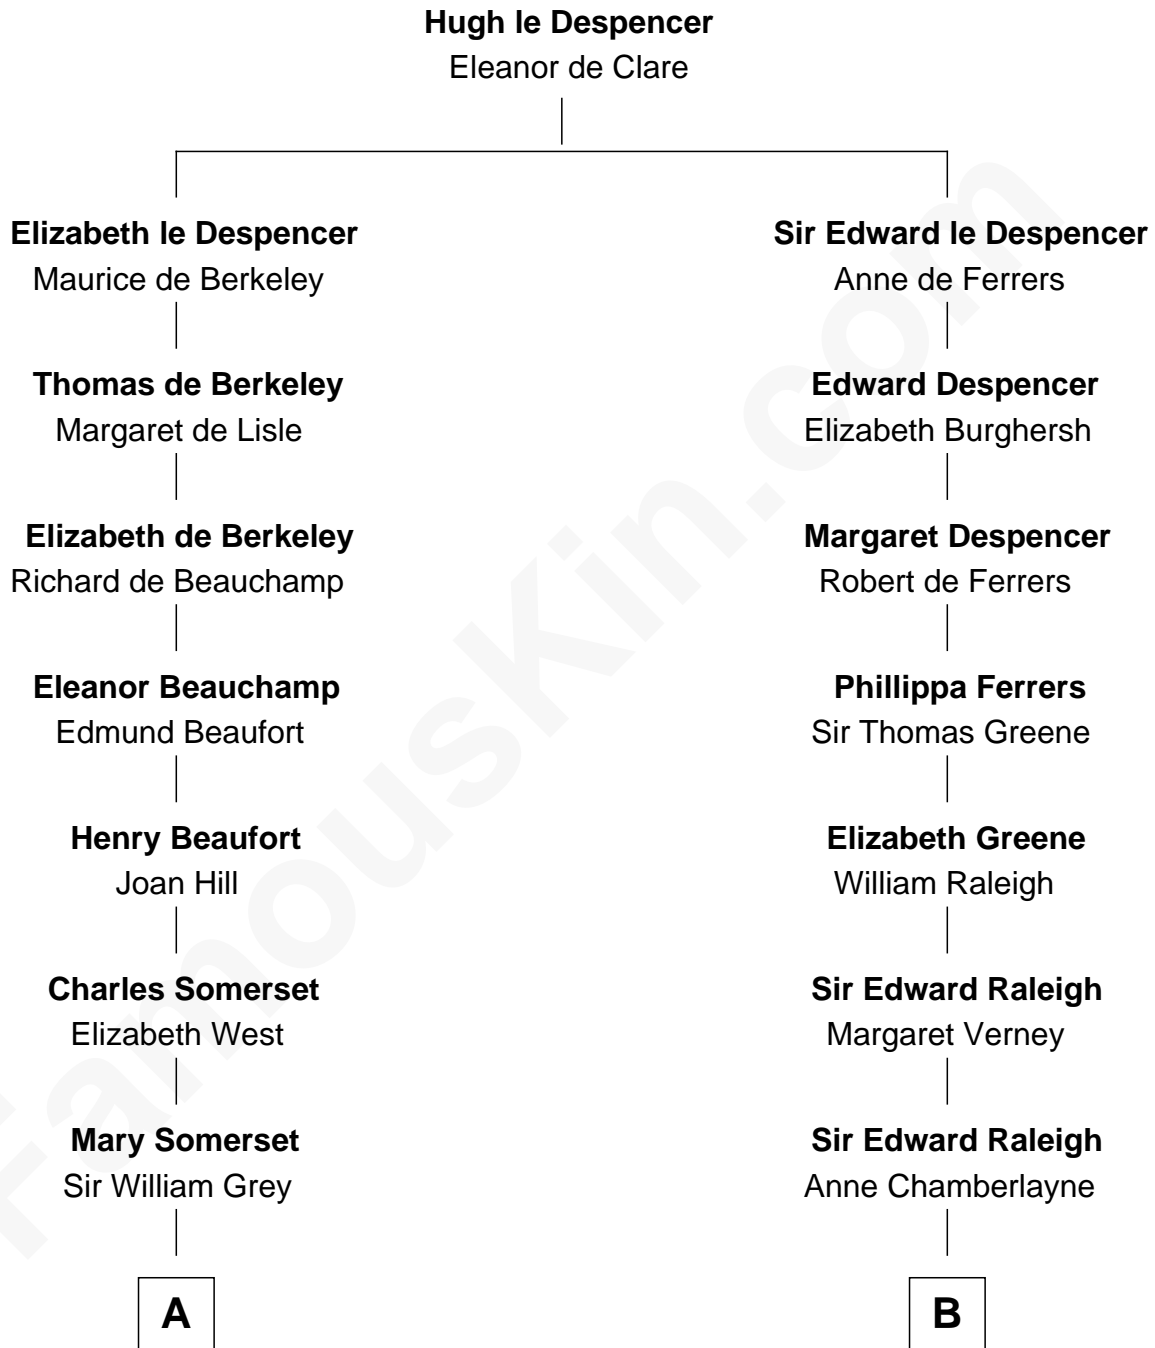

**FamousKin.com**  
**Relationship Chart of**  
**Benedict Cumberbatch**  
*Movie, Television and Stage Actor*

**20th cousin of**  
**Marilyn Monroe**  
*Actress, Model, and Singer*

**C**

**Henry Alfred Cumberbatch**  
Hélène Gertrude Rees

**Henry Carlton Cumberbatch**  
Pauline Ellen Laing Congdon

**Timothy Carlton Congdon Cumberbatch**  
Wanda Ventham

**Benedict Cumberbatch**  
*Movie, Television and Stage Actor*

**D**

**Susan Bateman Almy**  
Charles Adams Gifford

**Frederick Almy Gifford**  
Elizabeth Easton Tennant

**Charles Stanley Gifford**  
Gladys Pearl Monroe

**Marilyn Monroe**  
*Actress, Model, and Singer*