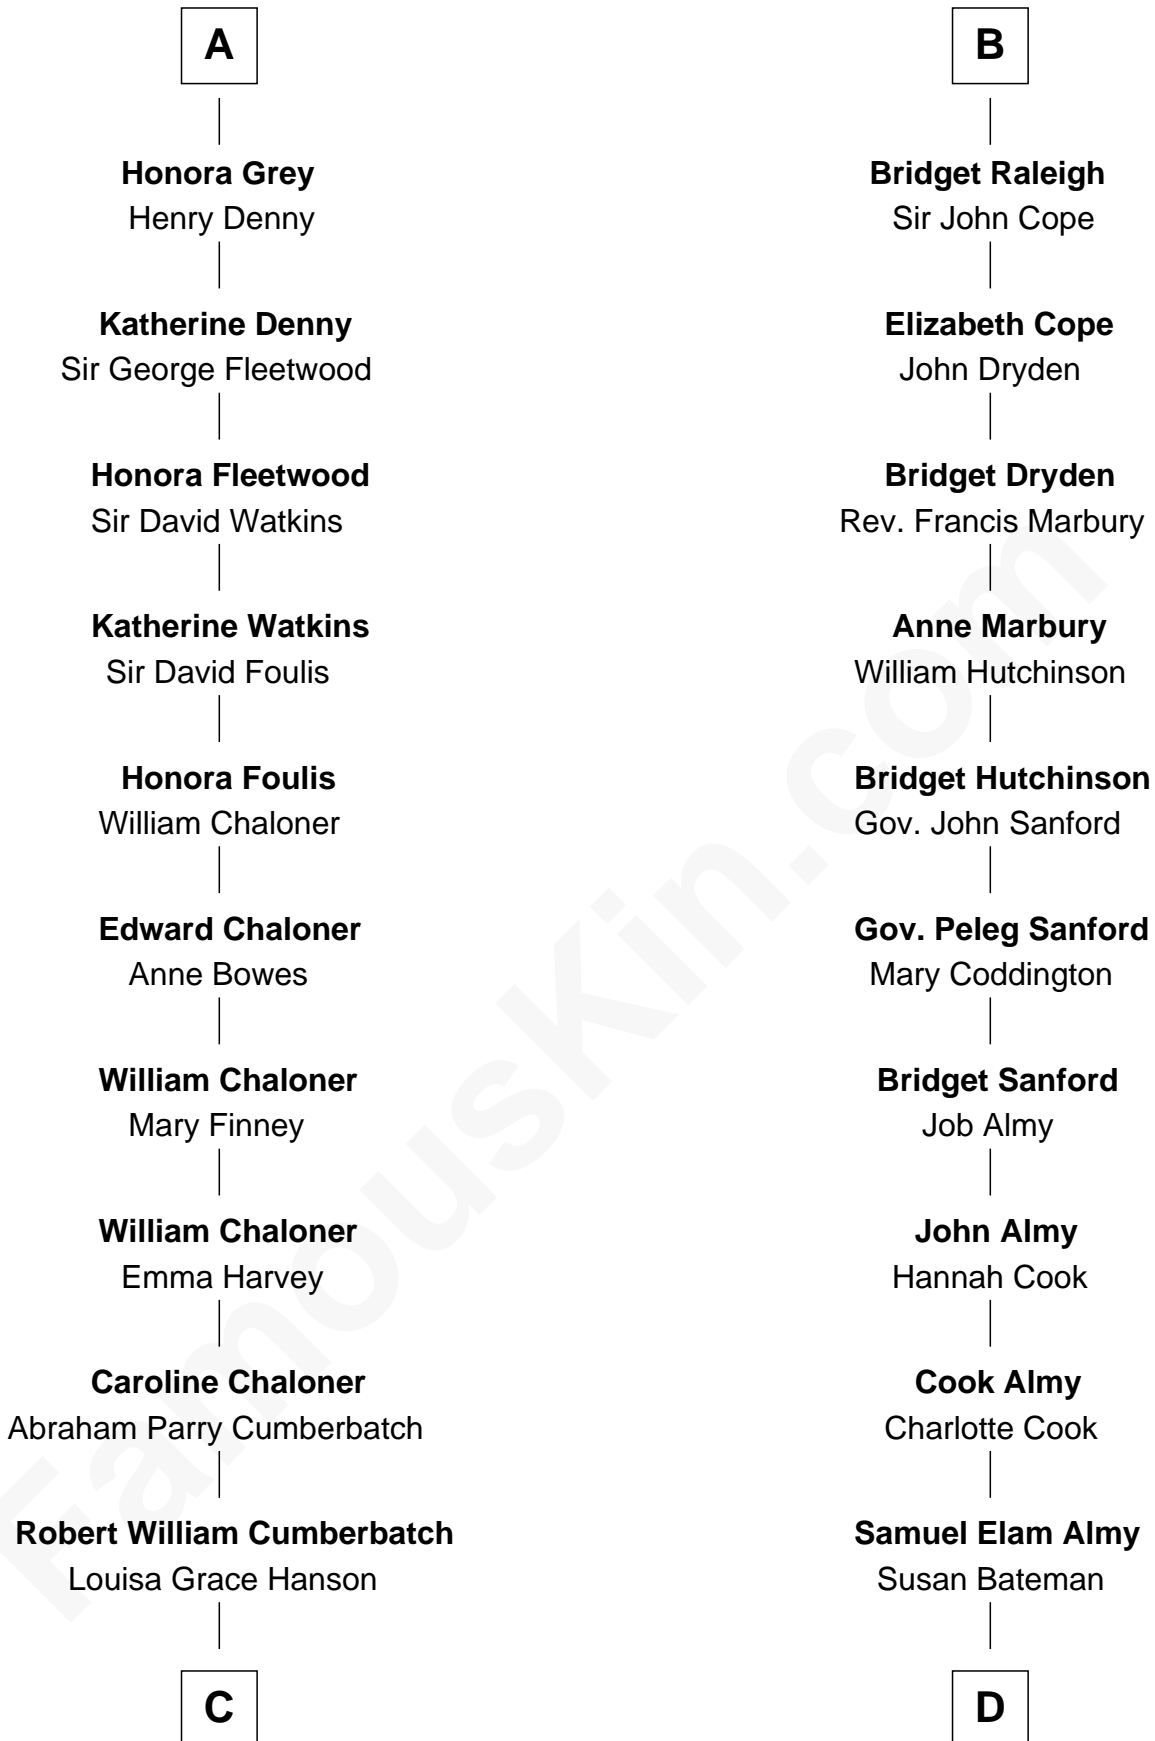

**FamousKin.com**  
**Relationship Chart of**  
**Benedict Cumberbatch**  
*Movie, Television and Stage Actor*

**20th cousin of**  
**Marilyn Monroe**  
*Actress, Model, and Singer*

**C**

**Henry Alfred Cumberbatch**  
Hélène Gertrude Rees

**Henry Carlton Cumberbatch**  
Pauline Ellen Laing Congdon

**Timothy Carlton Congdon Cumberbatch**  
Wanda Ventham

**Benedict Cumberbatch**  
*Movie, Television and Stage Actor*

**D**

**Susan Bateman Almy**  
Charles Adams Gifford

**Frederick Almy Gifford**  
Elizabeth Easton Tennant

**Charles Stanley Gifford**  
Gladys Pearl Monroe

**Marilyn Monroe**  
*Actress, Model, and Singer*