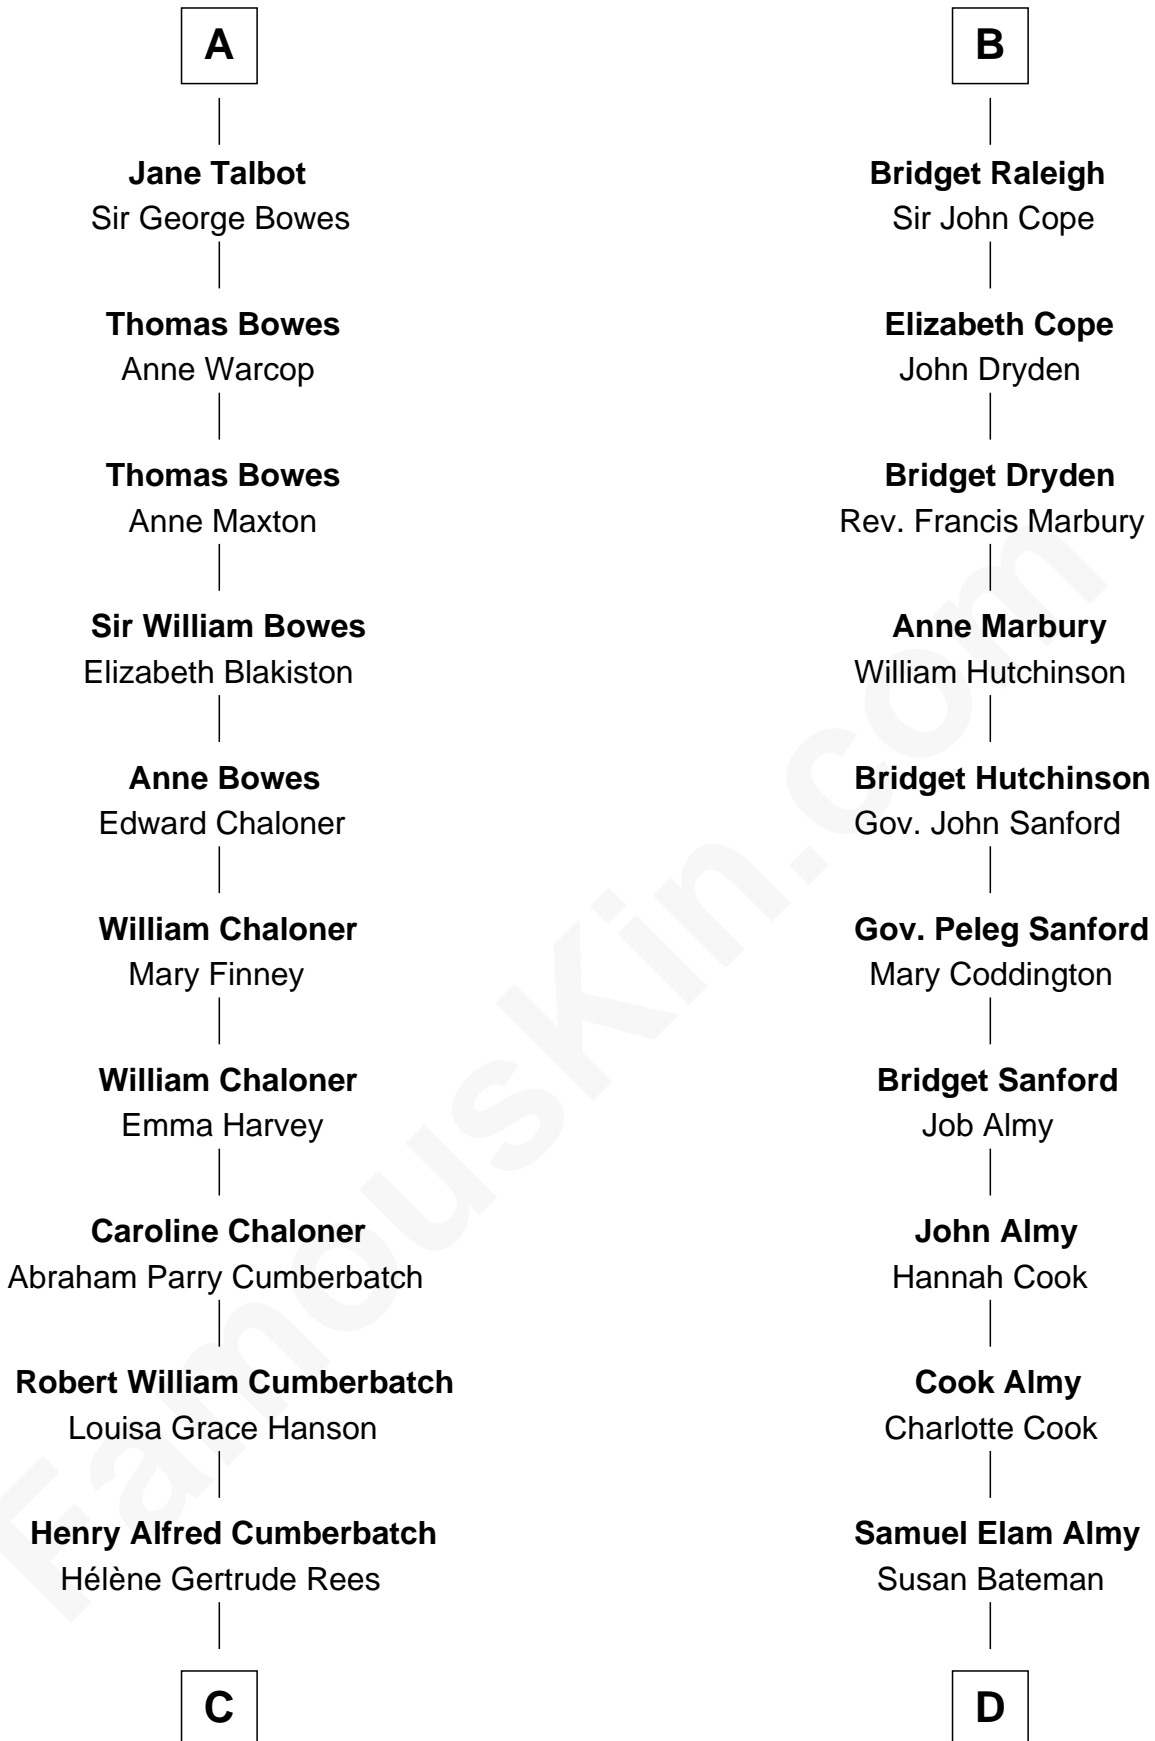

FamousKin.com

Relationship Chart of

Benedict Cumberbatch
Movie, Television and Stage Actor

19th cousin 1 time removed of

Marilyn Monroe
Actress, Model, and Singer

C

Henry Carlton Cumberbatch

Pauline Ellen Laing Congdon

Timothy Carlton Congdon Cumberbatch

Wanda Ventham

Benedict Cumberbatch

Movie, Television and Stage Actor

D

Susan Bateman Almy

Charles Adams Gifford

Frederick Almy Gifford

Elizabeth Easton Tennant

Charles Stanley Gifford

Gladys Pearl Monroe

Marilyn Monroe

Actress, Model, and Singer