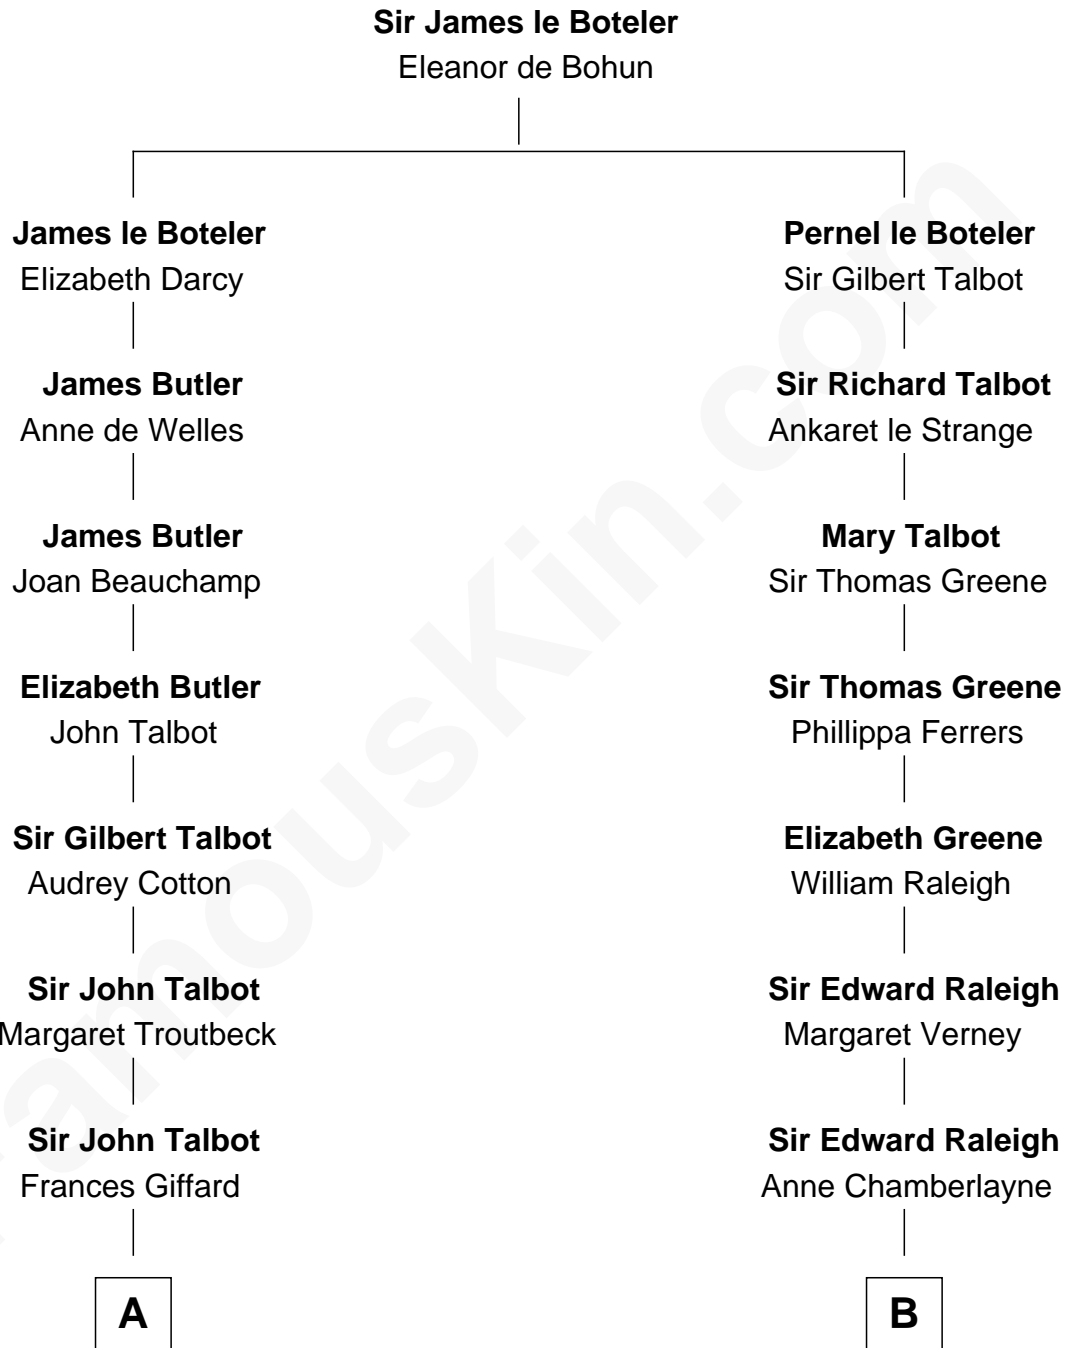

FamousKin.com

Relationship Chart of

Benedict Cumberbatch
Movie, Television and Stage Actor

19th cousin 1 time removed of

Marilyn Monroe
Actress, Model, and Singer

C

Henry Carlton Cumberbatch

Pauline Ellen Laing Congdon

Timothy Carlton Congdon Cumberbatch

Wanda Ventham

Benedict Cumberbatch

Movie, Television and Stage Actor

D

Susan Bateman Almy

Charles Adams Gifford

Frederick Almy Gifford

Elizabeth Easton Tennant

Charles Stanley Gifford

Gladys Pearl Monroe

Marilyn Monroe

Actress, Model, and Singer