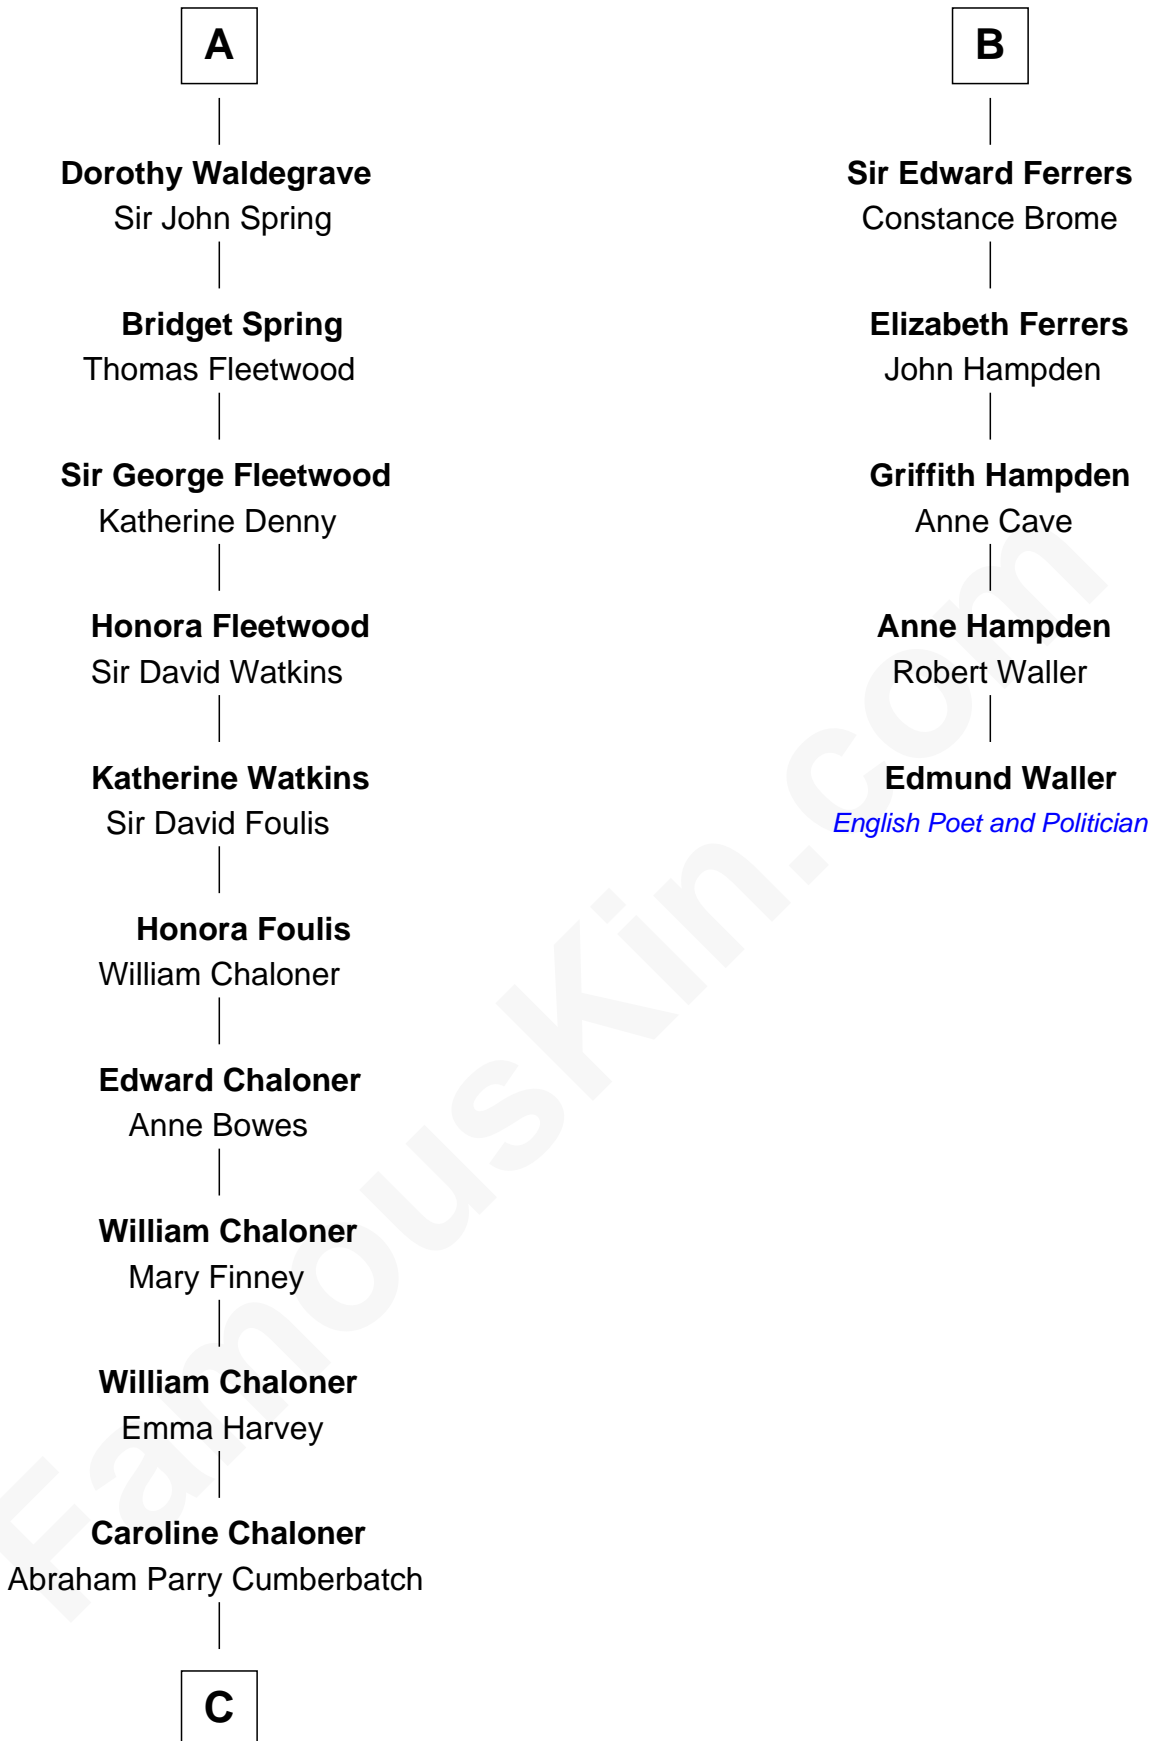

FamousKin.com Relationship Chart of

Benedict Cumberbatch

Movie, Television and Stage Actor

11th cousin 10 times removed of

Edmund Waller

English Poet and Politician

C

Robert William Cumberbatch

Louisa Grace Hanson

Henry Alfred Cumberbatch

Hélène Gertrude Rees

Henry Carlton Cumberbatch

Pauline Ellen Laing Congdon

Timothy Carlton Congdon Cumberbatch

Wanda Ventham

Benedict Cumberbatch