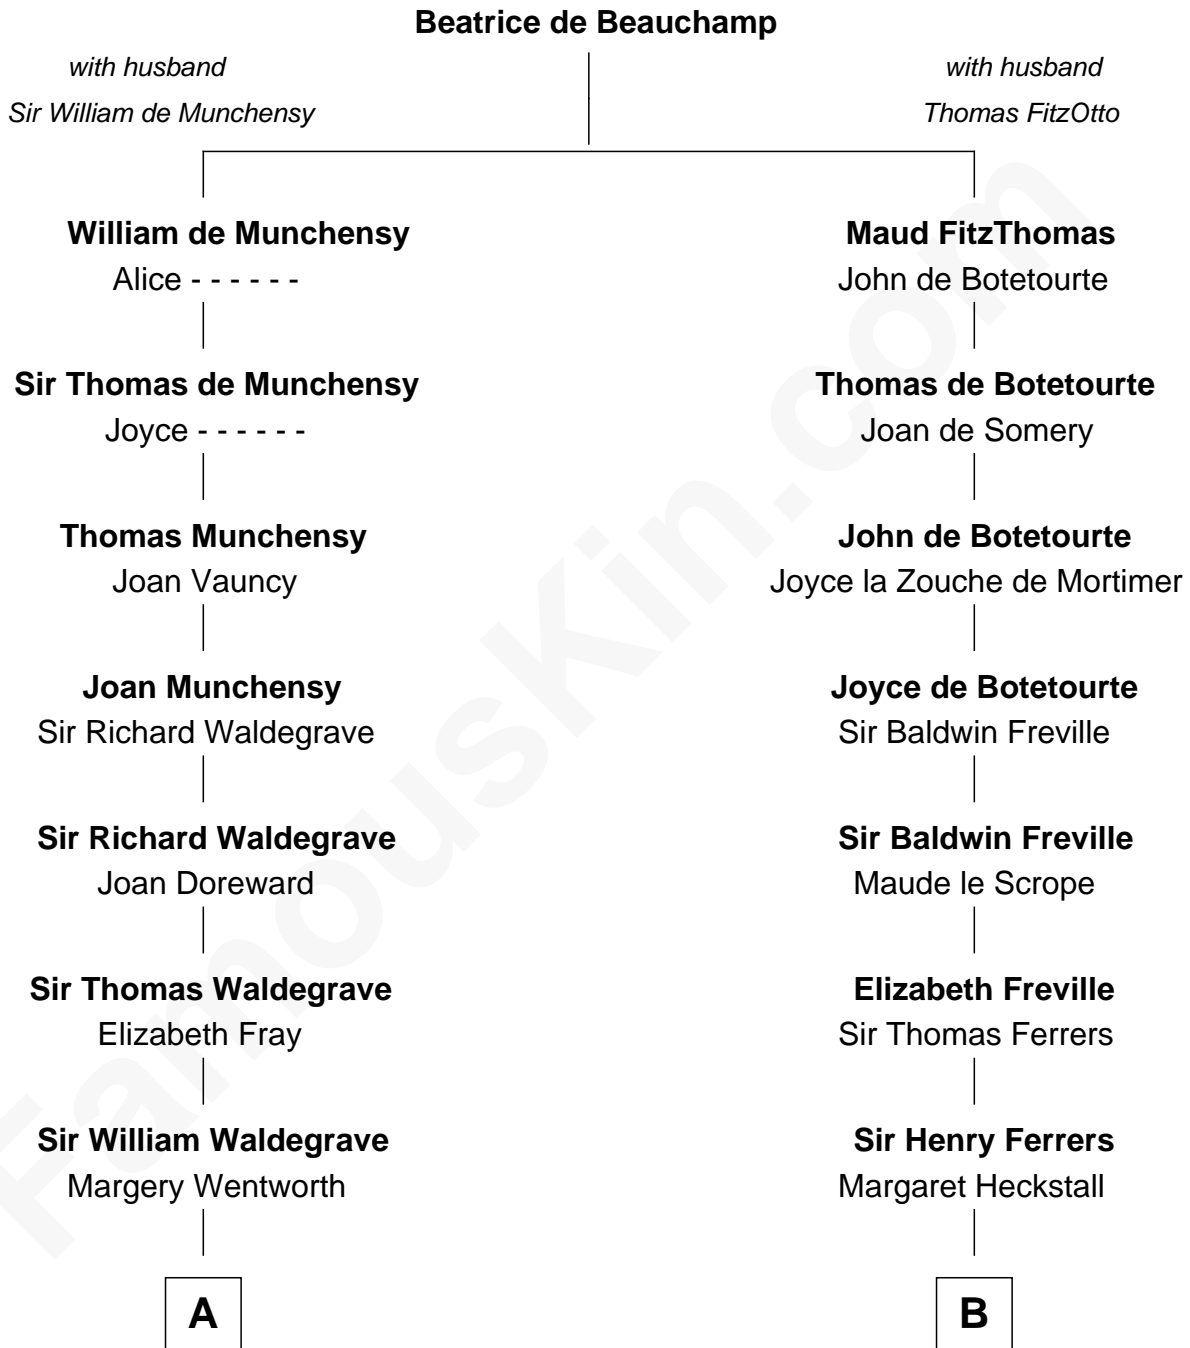

FamousKin.com Relationship Chart of

Benedict Cumberbatch

Movie, Television and Stage Actor

11th cousin 10 times removed of

Edmund Waller

English Poet and Politician

C

Robert William Cumberbatch

Louisa Grace Hanson

Henry Alfred Cumberbatch

Hélène Gertrude Rees

Henry Carlton Cumberbatch

Pauline Ellen Laing Congdon

Timothy Carlton Congdon Cumberbatch

Wanda Ventham

Benedict Cumberbatch