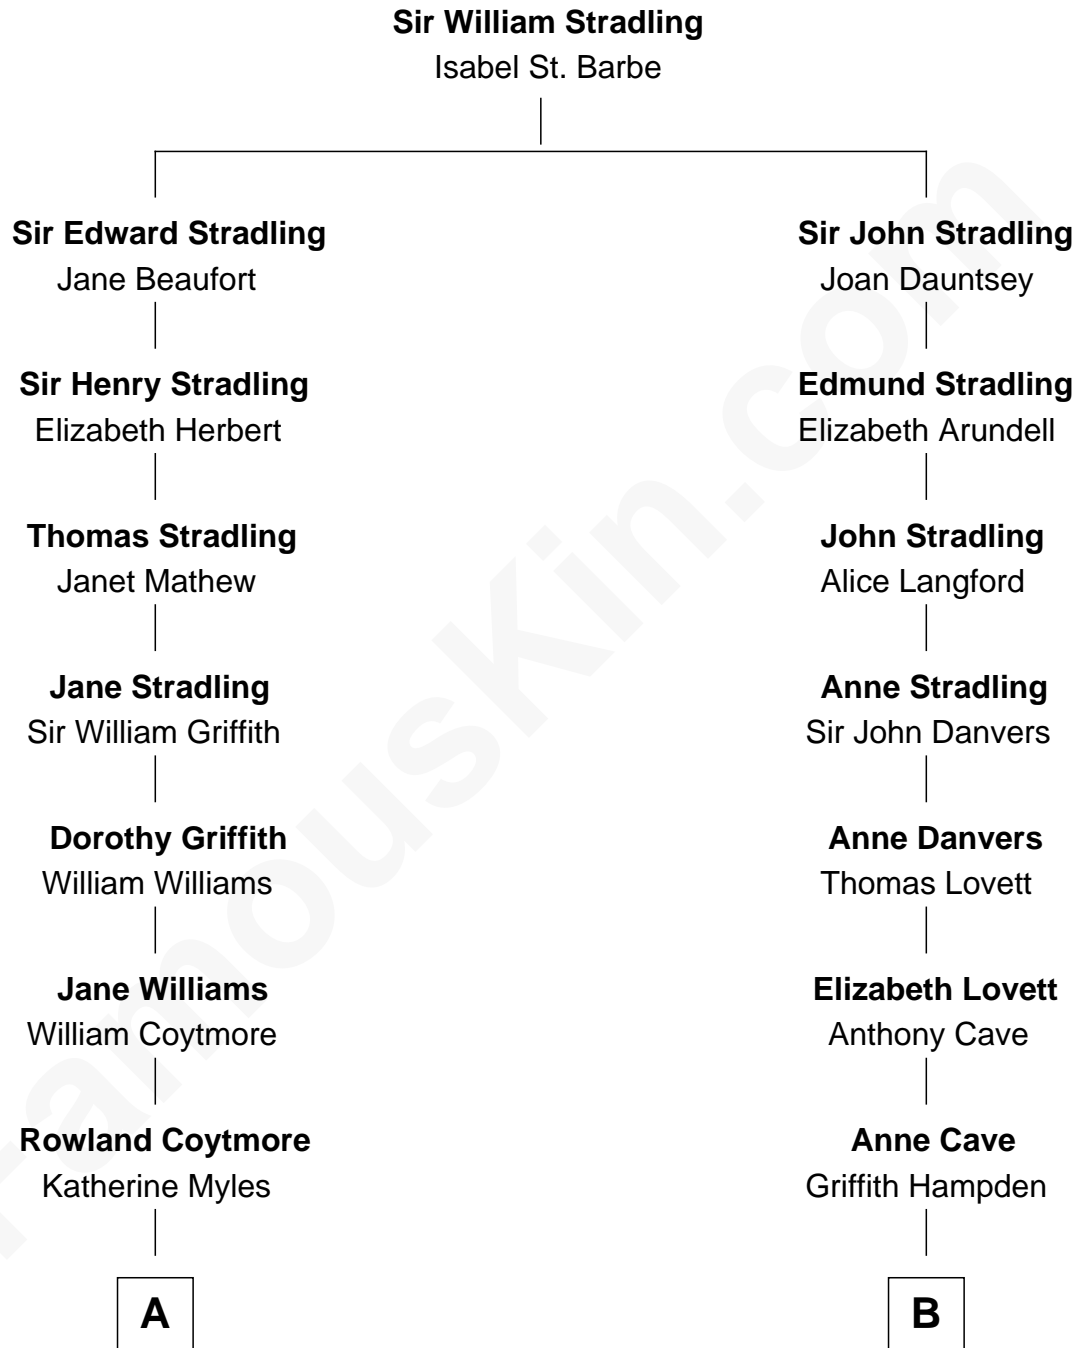

FamousKin.com Relationship Chart of

Benedict Cumberbatch
Movie, Television and Stage Actor

8th cousin 11 times removed of

Edmund Waller
English Poet and Politician

C

Henry Carlton Cumberbatch

Pauline Ellen Laing Congdon