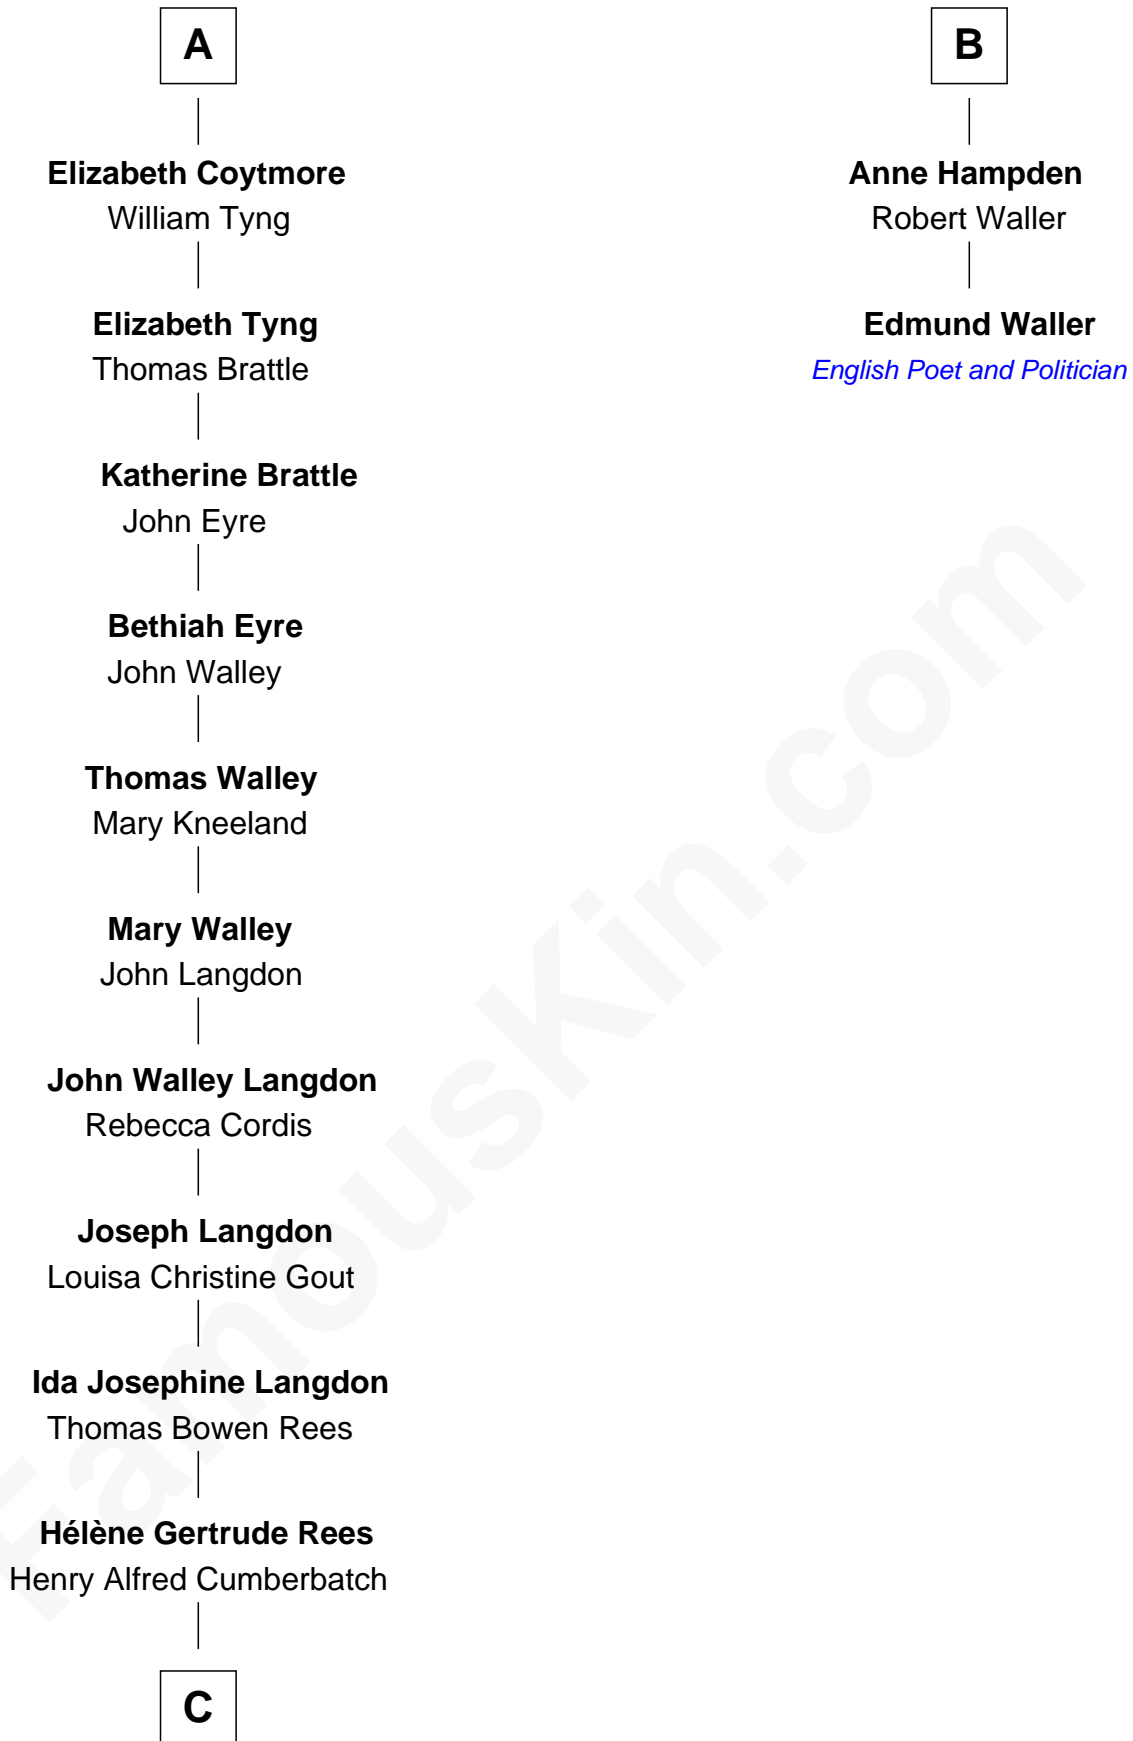

FamousKin.com Relationship Chart of

Benedict Cumberbatch
Movie, Television and Stage Actor

8th cousin 11 times removed of

Edmund Waller
English Poet and Politician

C

Henry Carlton Cumberbatch

Pauline Ellen Laing Congdon