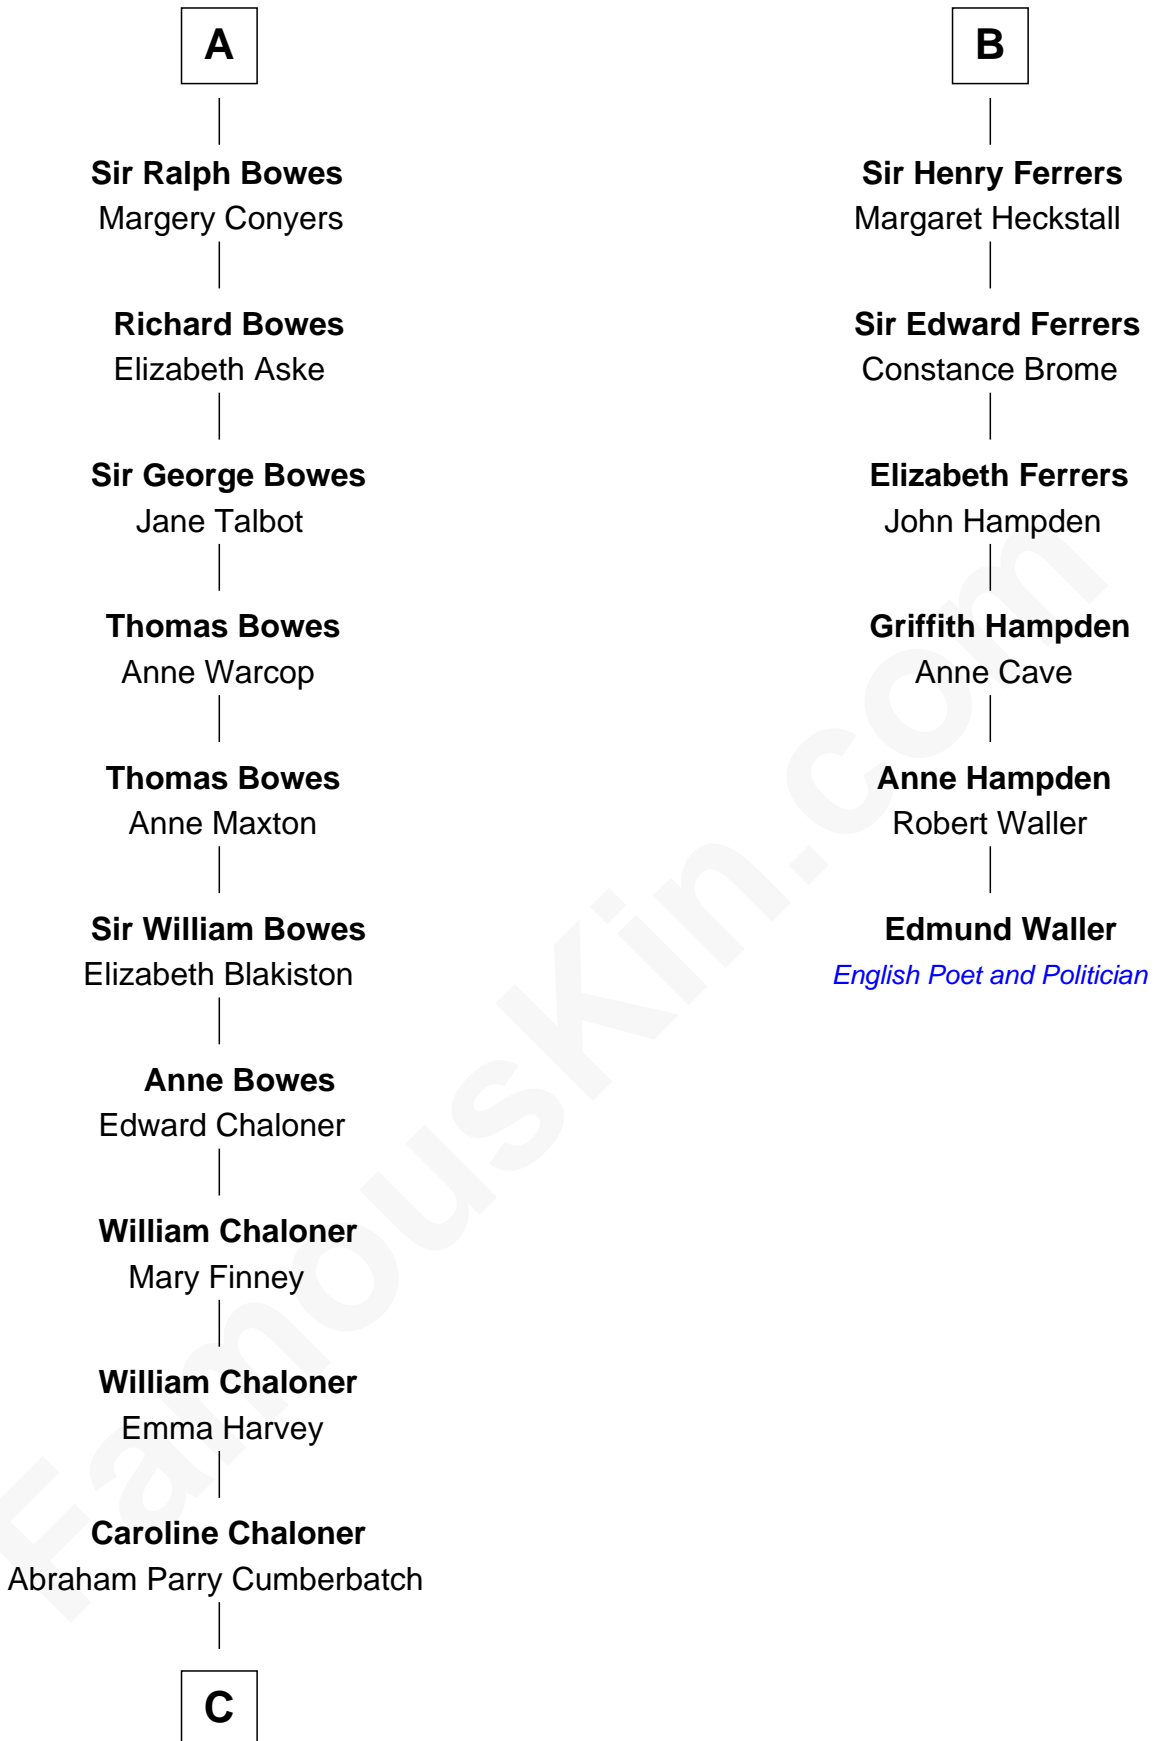

# FamousKin.com Relationship Chart of

**Benedict Cumberbatch**  
*Movie, Television and Stage Actor*

12th cousin 9 times removed of

**Edmund Waller**  
*English Poet and Politician*

**C**

Robert William Cumberbatch

Louisa Grace Hanson

Henry Alfred Cumberbatch

Hélène Gertrude Rees

Henry Carlton Cumberbatch

Pauline Ellen Laing Congdon

Timothy Carlton Congdon Cumberbatch

Wanda Ventham

**Benedict Cumberbatch**