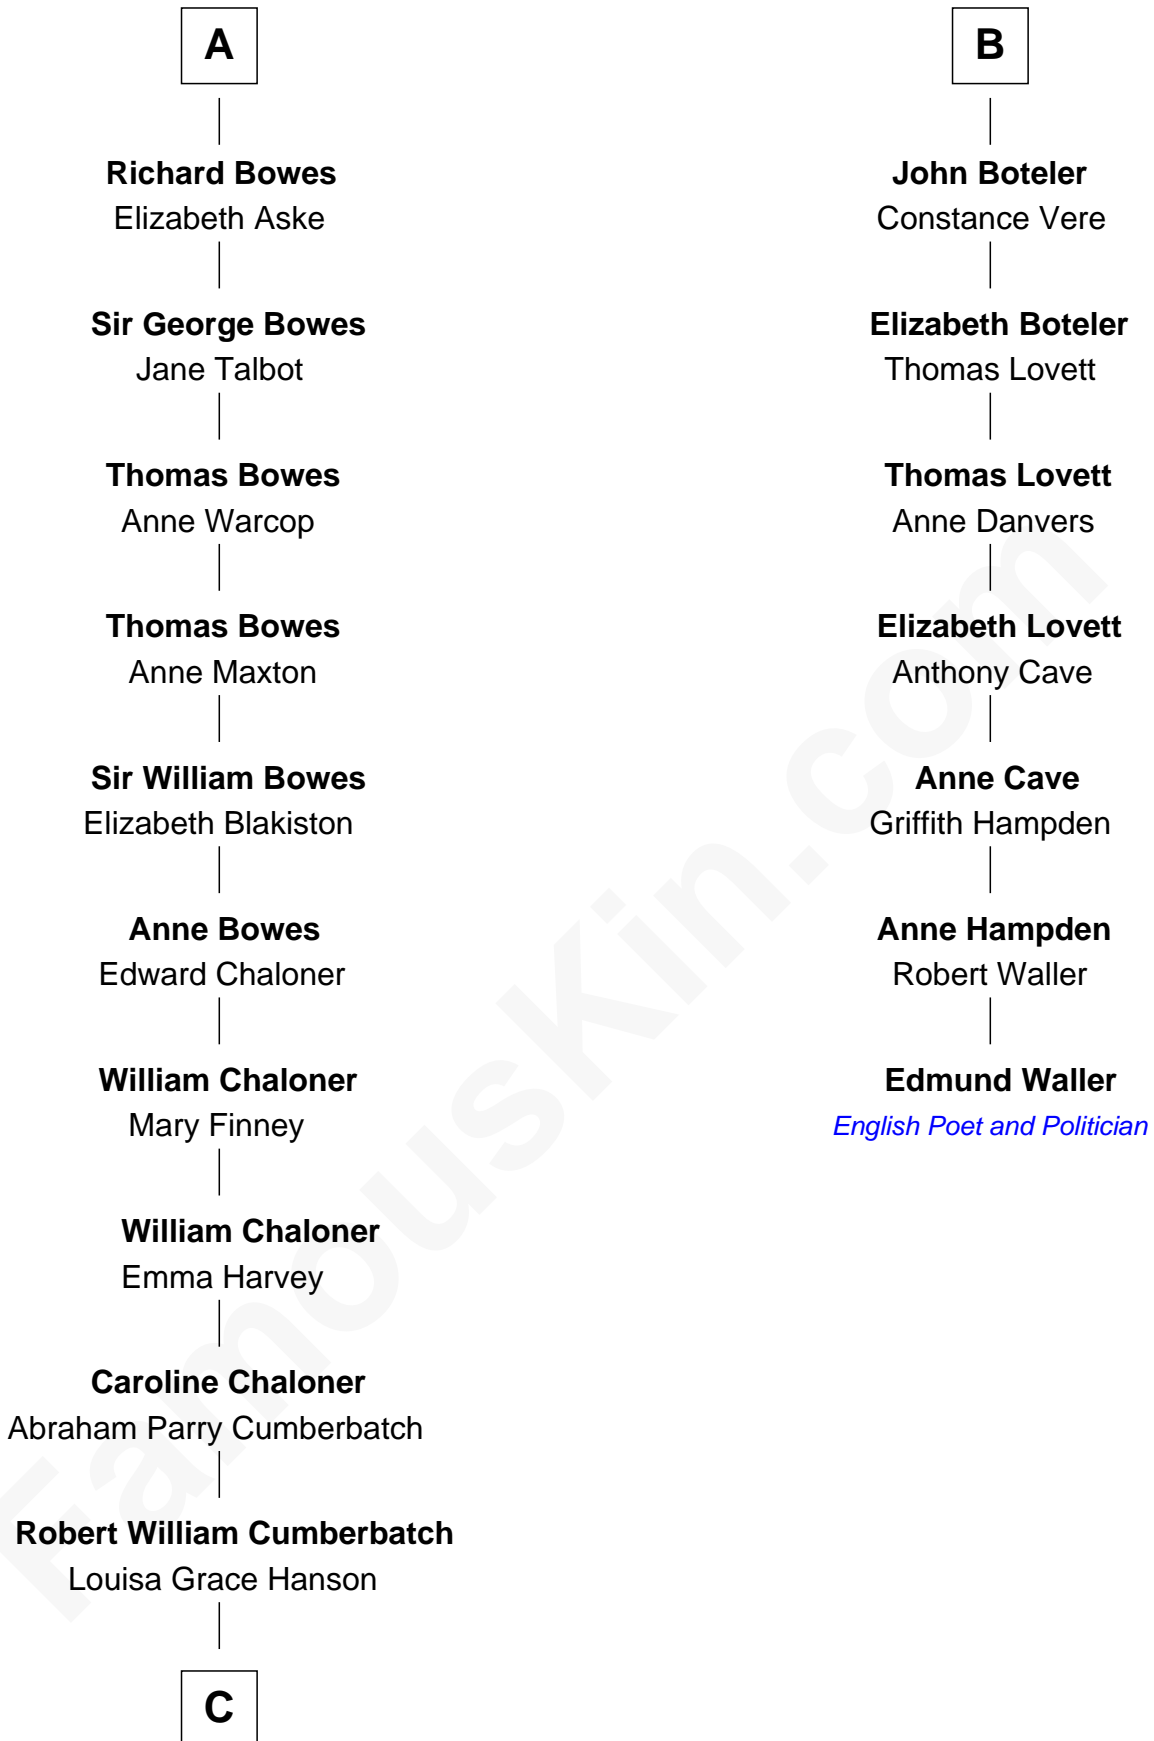

FamousKin.com Relationship Chart of

Benedict Cumberbatch
Movie, Television and Stage Actor

13th cousin 7 times removed of

Edmund Waller
English Poet and Politician

C

Henry Alfred Cumberbatch

Hélène Gertrude Rees

Henry Carlton Cumberbatch

Pauline Ellen Laing Congdon

Timothy Carlton Congdon Cumberbatch

Wanda Ventham

Benedict Cumberbatch

Movie, Television and Stage Actor

FamousKin.com