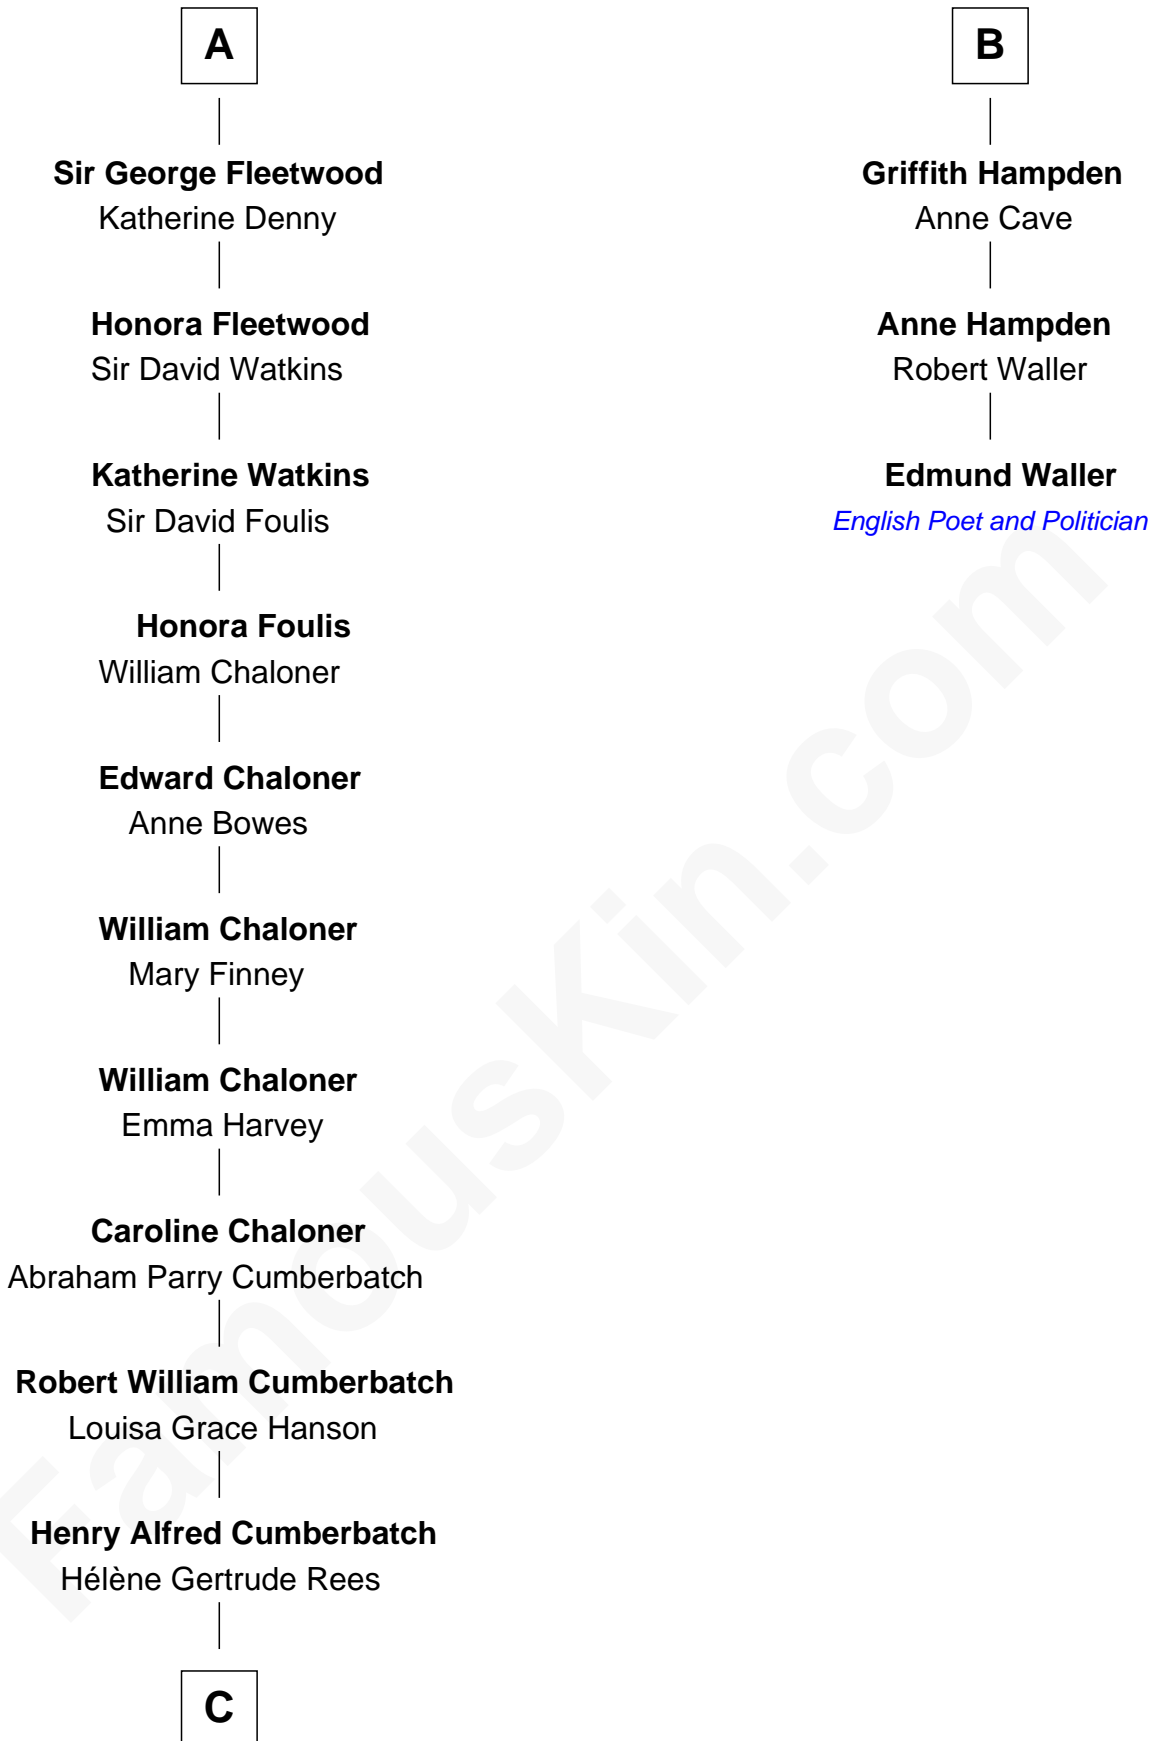

FamousKin.com

Relationship Chart of

Benedict Cumberbatch

Movie, Television and Stage Actor

9th cousin 10 times removed of

Edmund Waller

English Poet and Politician

Sir John Howard

Alice de Bois

C

Henry Carlton Cumberbatch

Pauline Ellen Laing Congdon

Timothy Carlton Congdon Cumberbatch

Wanda Ventham

Benedict Cumberbatch

Movie, Television and Stage Actor