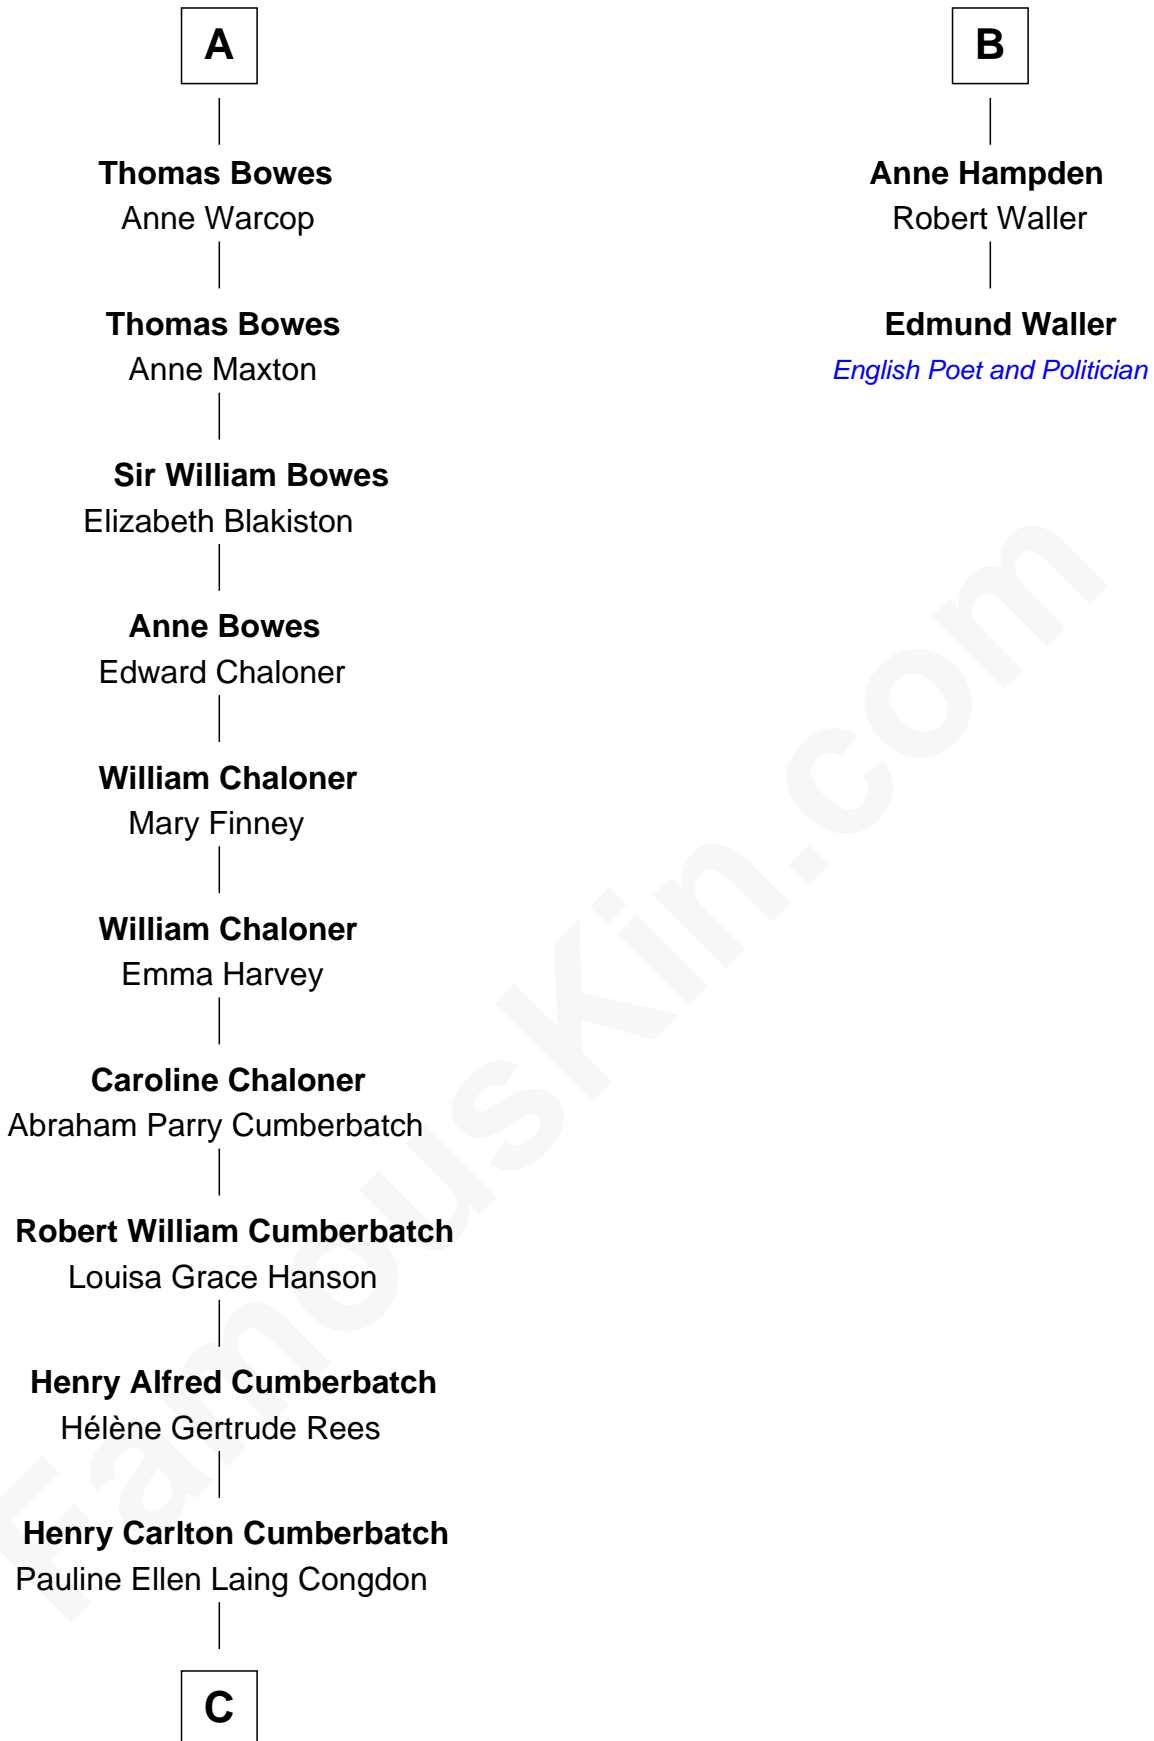

FamousKin.com Relationship Chart of

Benedict Cumberbatch
Movie, Television and Stage Actor

8th cousin 10 times removed of

Edmund Waller
English Poet and Politician

Timothy Carlton Congdon Cumberbatch

Wanda Ventham