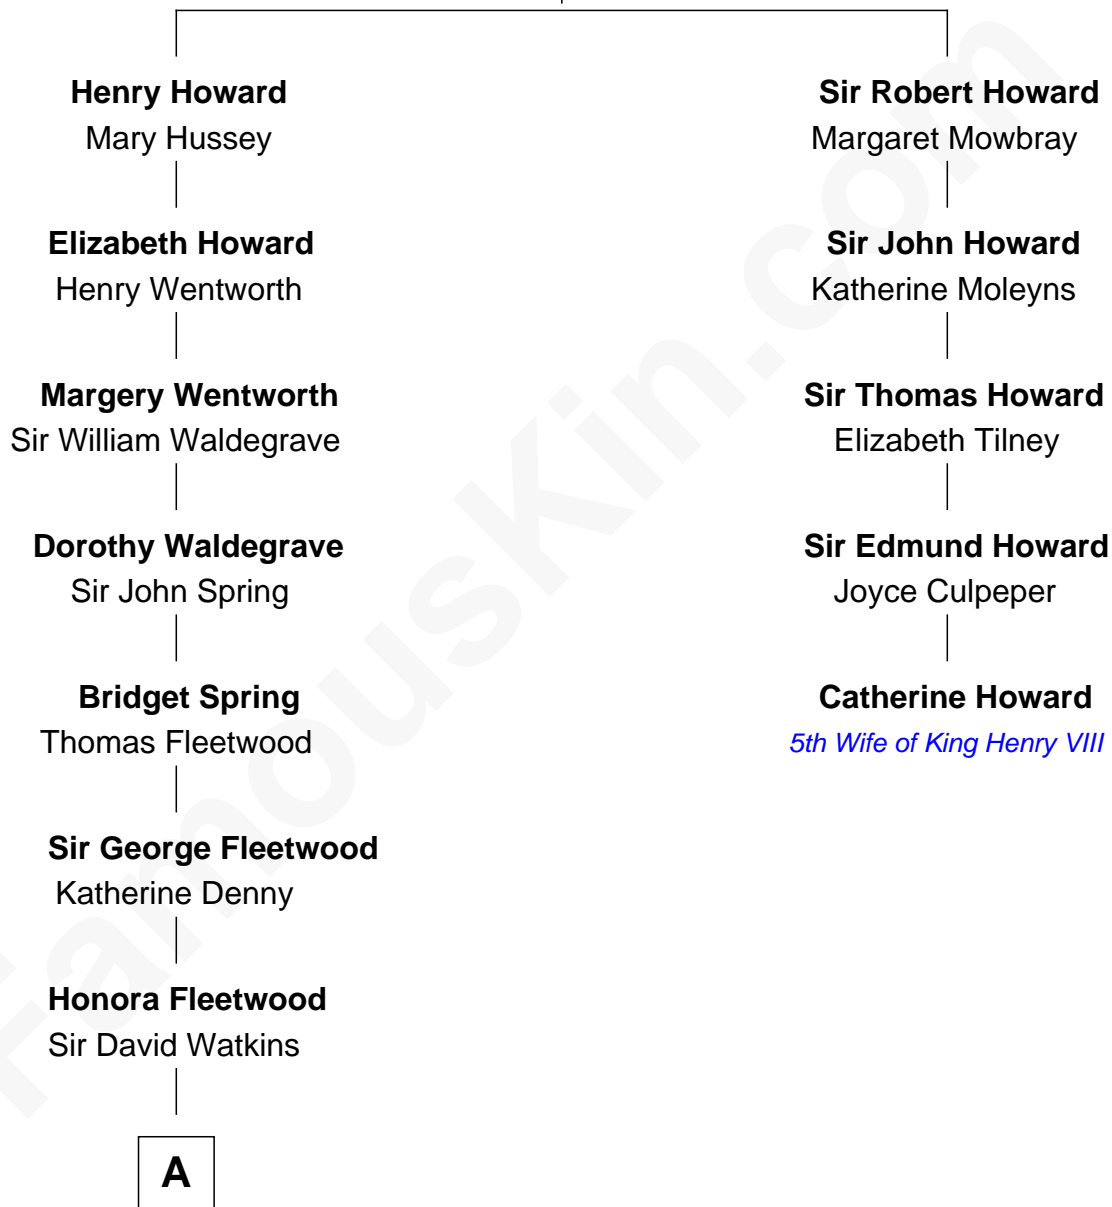

Sir John Howard

Alice Tendring