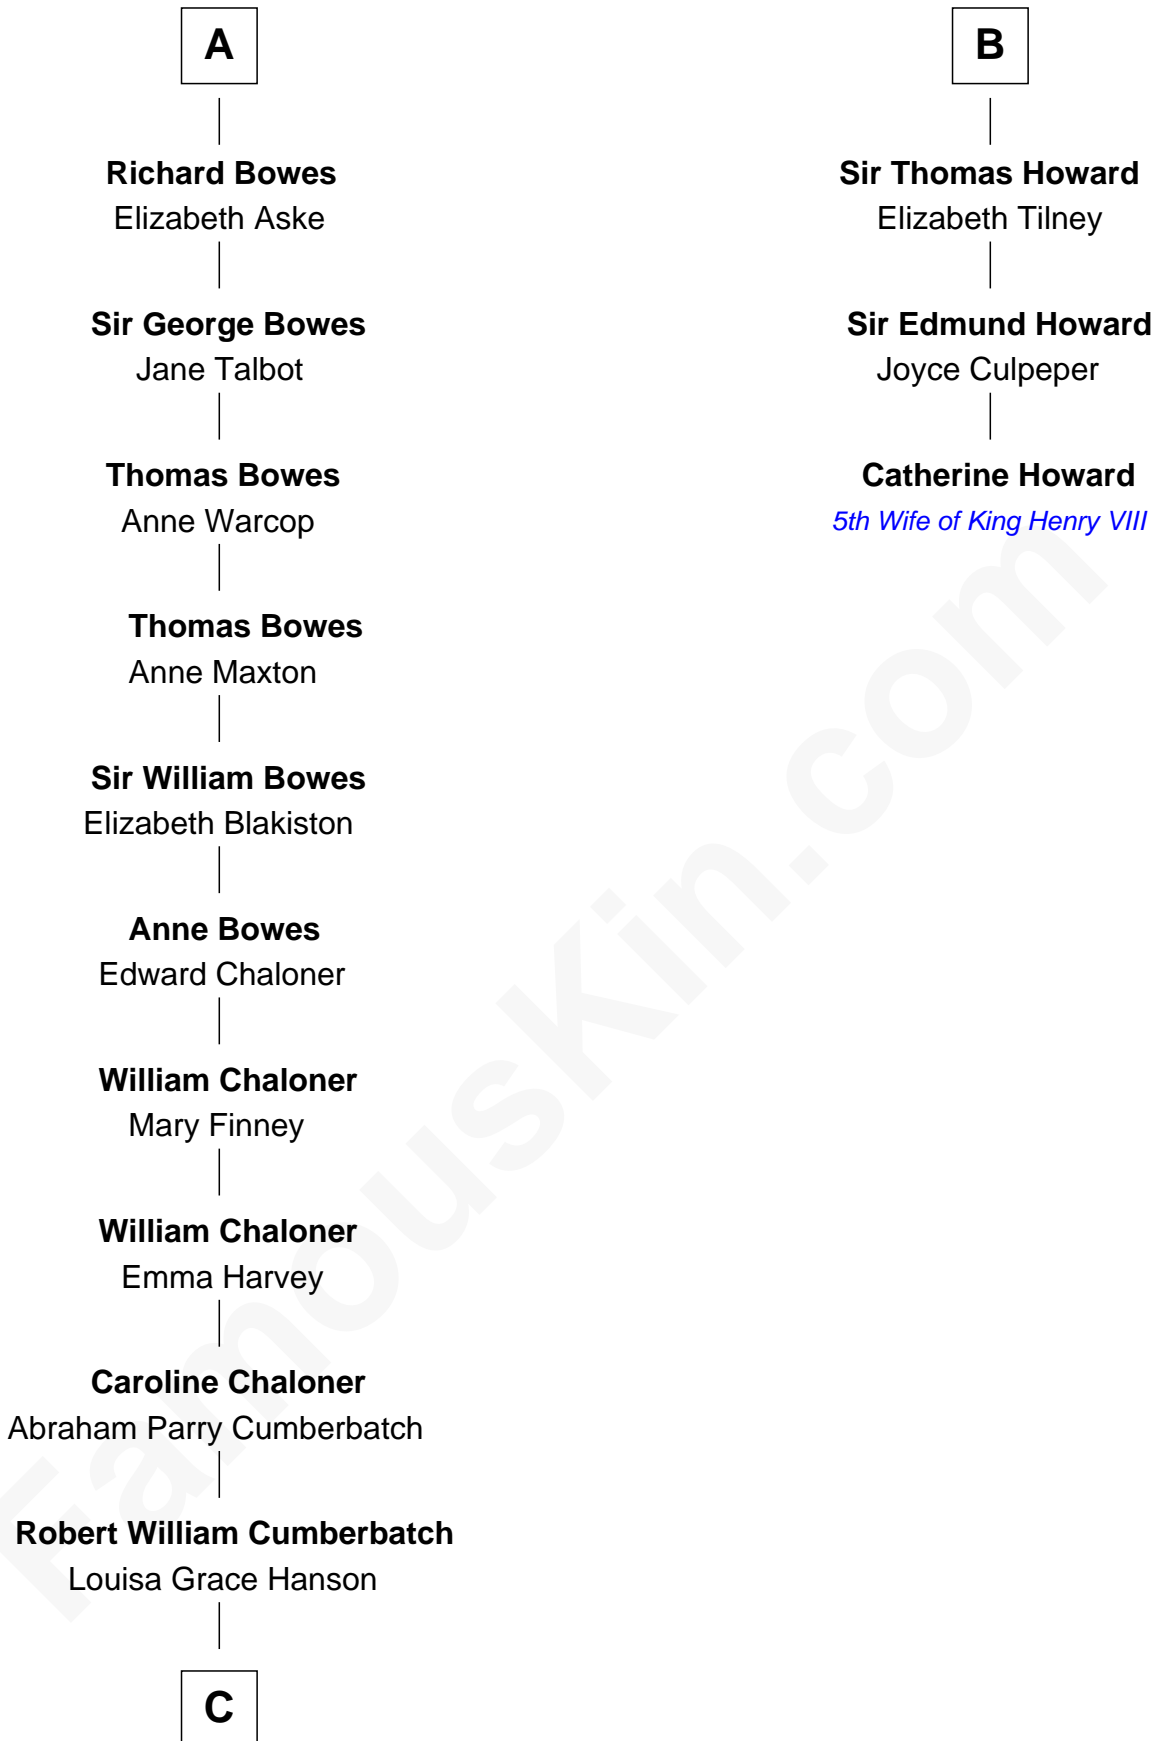

FamousKin.com

Relationship Chart of

Benedict Cumberbatch

Movie, Television and Stage Actor

9th cousin 11 times removed of

Catherine Howard

5th Wife of King Henry VIII

C

Henry Alfred Cumberbatch

Hélène Gertrude Rees

Henry Carlton Cumberbatch

Pauline Ellen Laing Congdon

Timothy Carlton Congdon Cumberbatch

Wanda Ventham

Benedict Cumberbatch

Movie, Television and Stage Actor