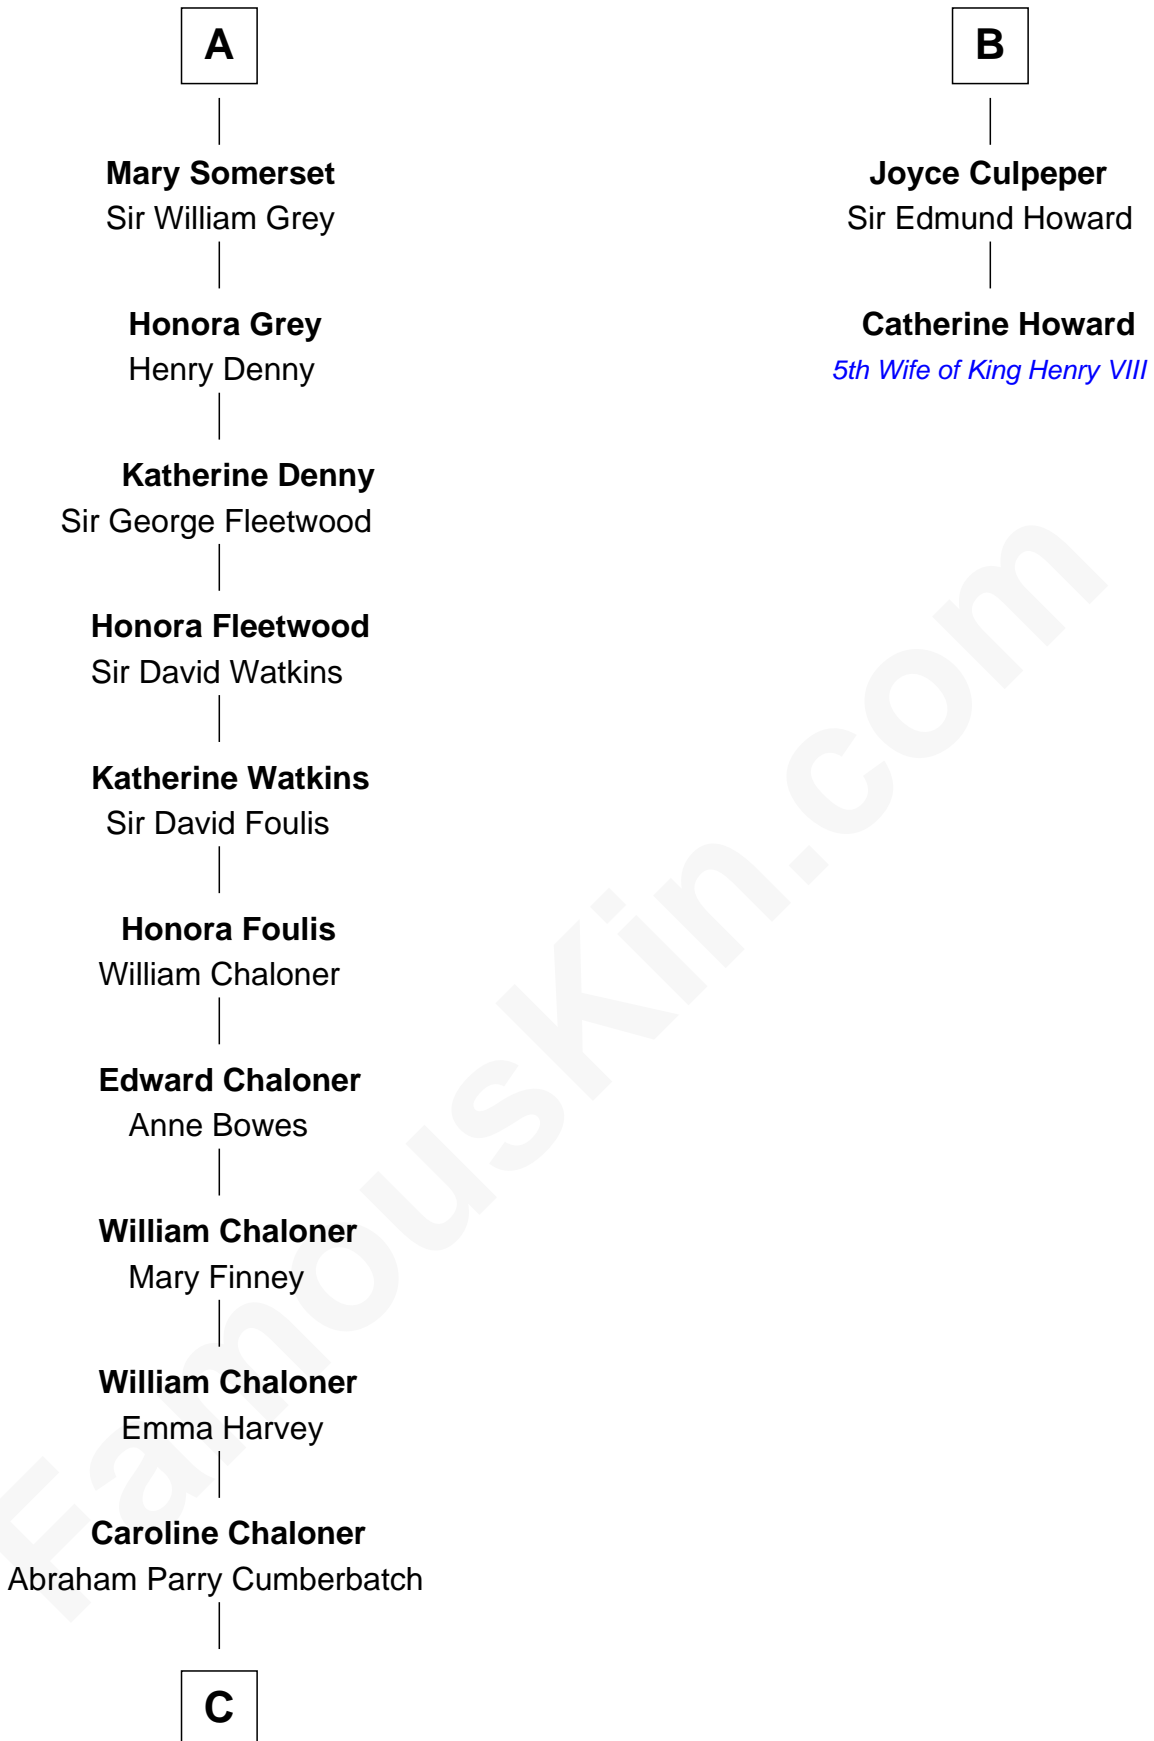

FamousKin.com

Relationship Chart of

Benedict Cumberbatch

Movie, Television and Stage Actor

8th cousin 13 times removed of

Catherine Howard

5th Wife of King Henry VIII

Sir Gilbert de Clare

Joan of Acre

C

Robert William Cumberbatch

Louisa Grace Hanson

Henry Alfred Cumberbatch

Hélène Gertrude Rees

Henry Carlton Cumberbatch

Pauline Ellen Laing Congdon