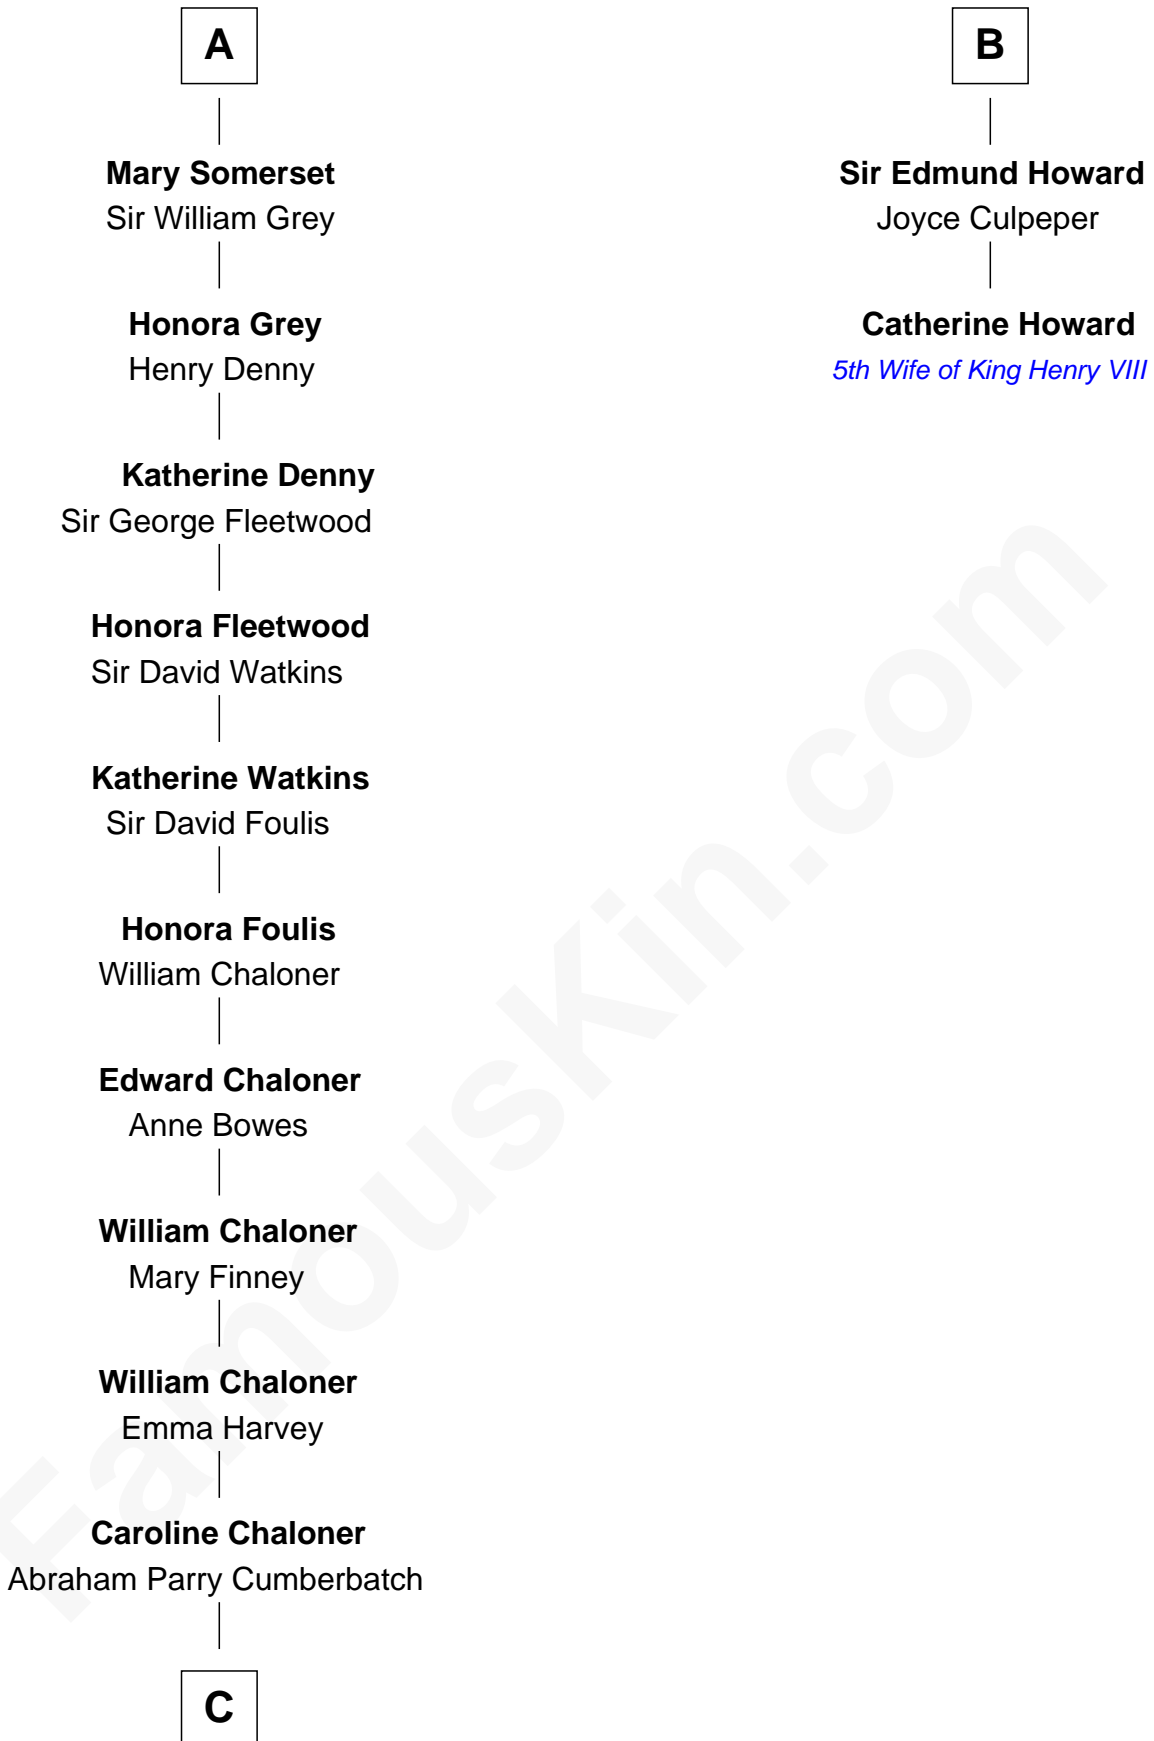

FamousKin.com

Relationship Chart of

Benedict Cumberbatch

Movie, Television and Stage Actor

8th cousin 13 times removed of

Catherine Howard

5th Wife of King Henry VIII

C

Robert William Cumberbatch

Louisa Grace Hanson

Henry Alfred Cumberbatch

Hélène Gertrude Rees

Henry Carlton Cumberbatch

Pauline Ellen Laing Congdon

Timothy Carlton Congdon Cumberbatch

Wanda Ventham