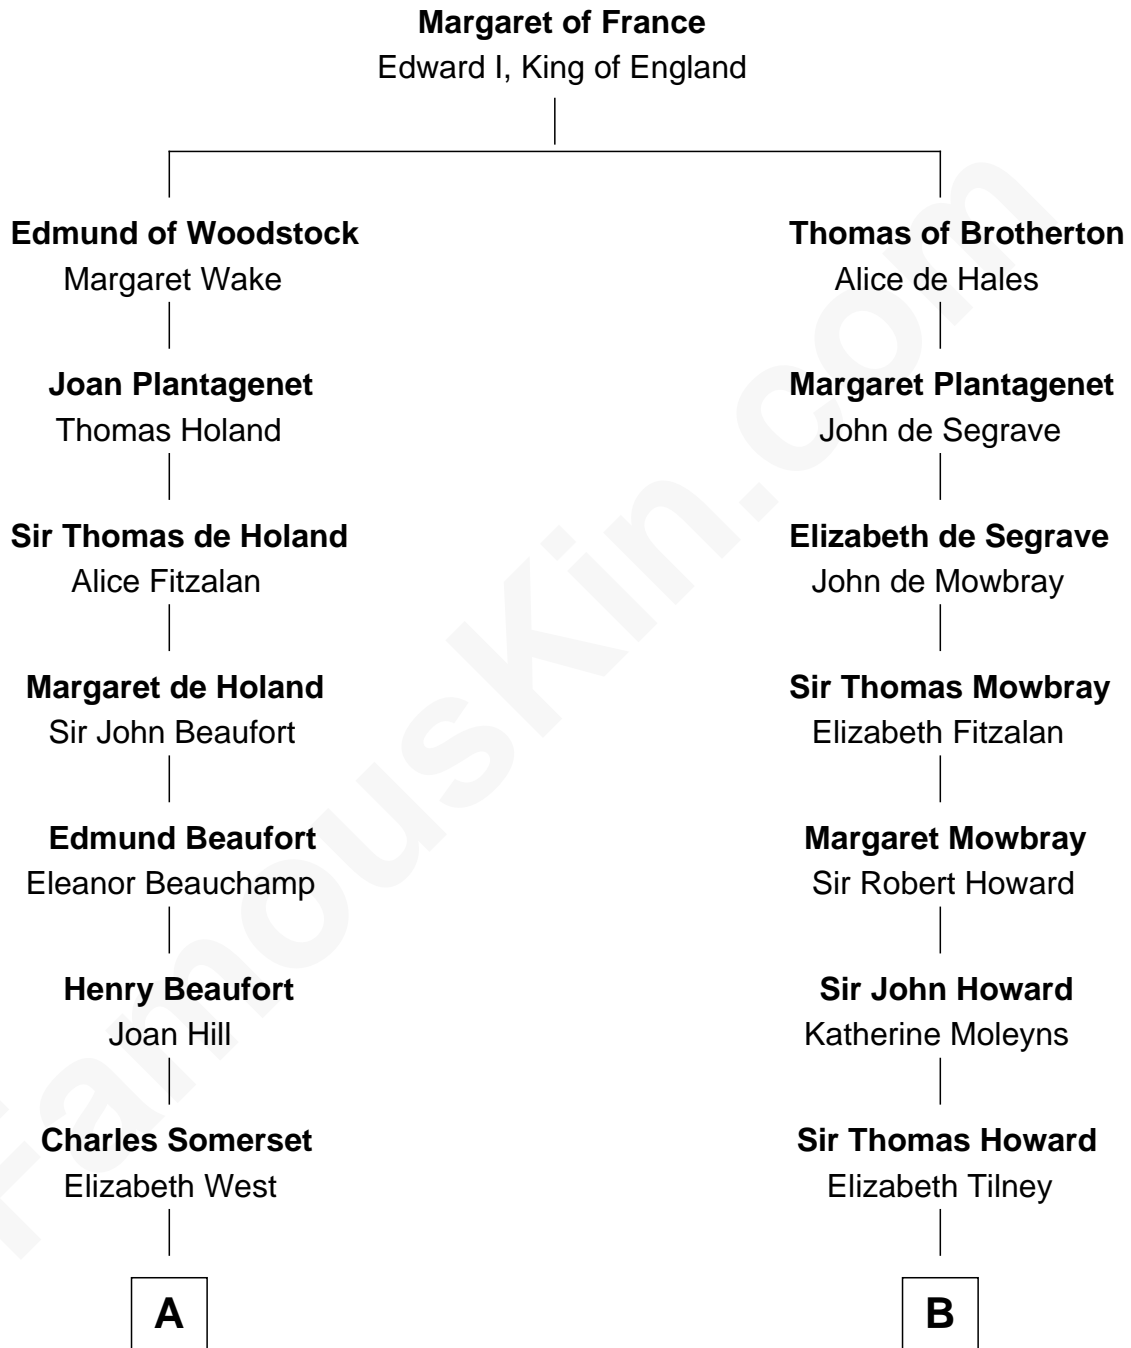

FamousKin.com

Relationship Chart of

Benedict Cumberbatch

Movie, Television and Stage Actor

8th cousin 13 times removed of

Catherine Howard

5th Wife of King Henry VIII

C

Robert William Cumberbatch

Louisa Grace Hanson

Henry Alfred Cumberbatch

Hélène Gertrude Rees

Henry Carlton Cumberbatch

Pauline Ellen Laing Congdon

Timothy Carlton Congdon Cumberbatch

Wanda Ventham