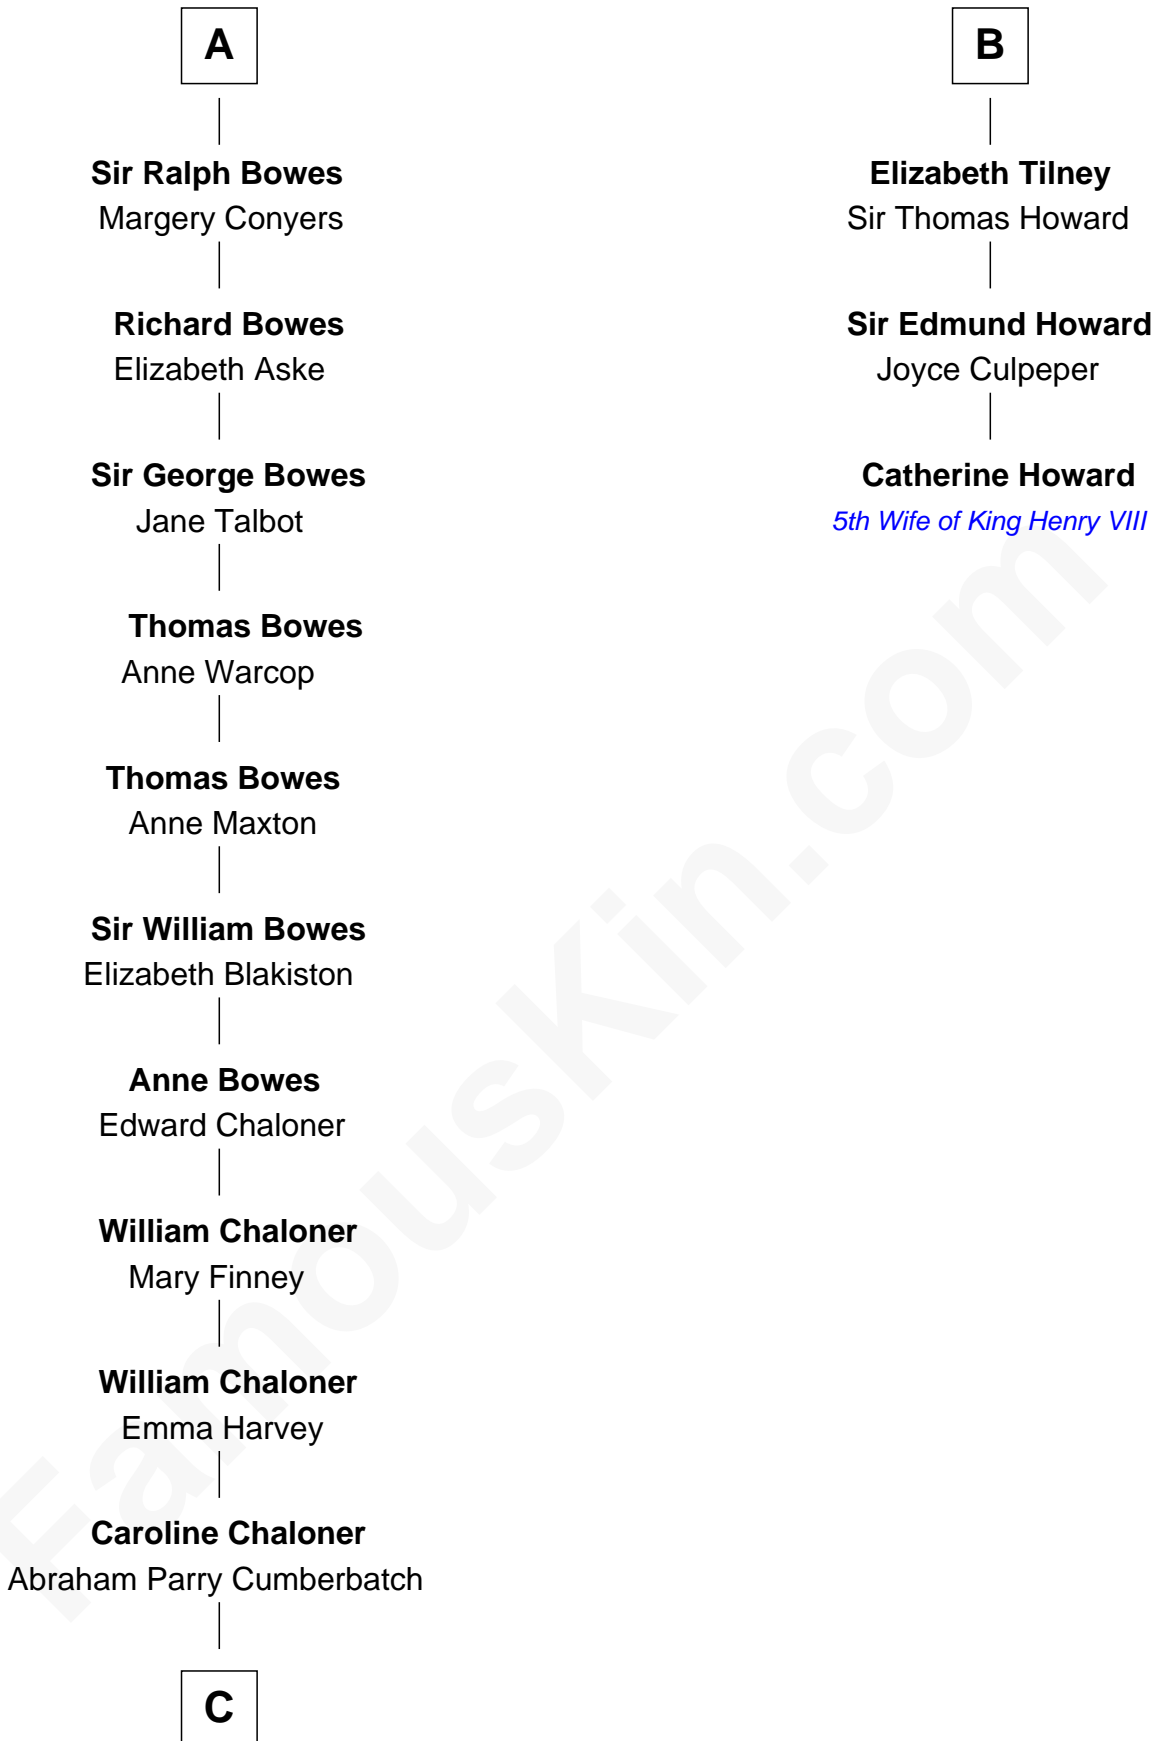

FamousKin.com

Relationship Chart of

Benedict Cumberbatch

Movie, Television and Stage Actor

9th cousin 12 times removed of

Catherine Howard

5th Wife of King Henry VIII

Sir William de Cantilupe

Eve de Braiose

C

Robert William Cumberbatch

Louisa Grace Hanson

Henry Alfred Cumberbatch

Hélène Gertrude Rees

Henry Carlton Cumberbatch

Pauline Ellen Laing Congdon