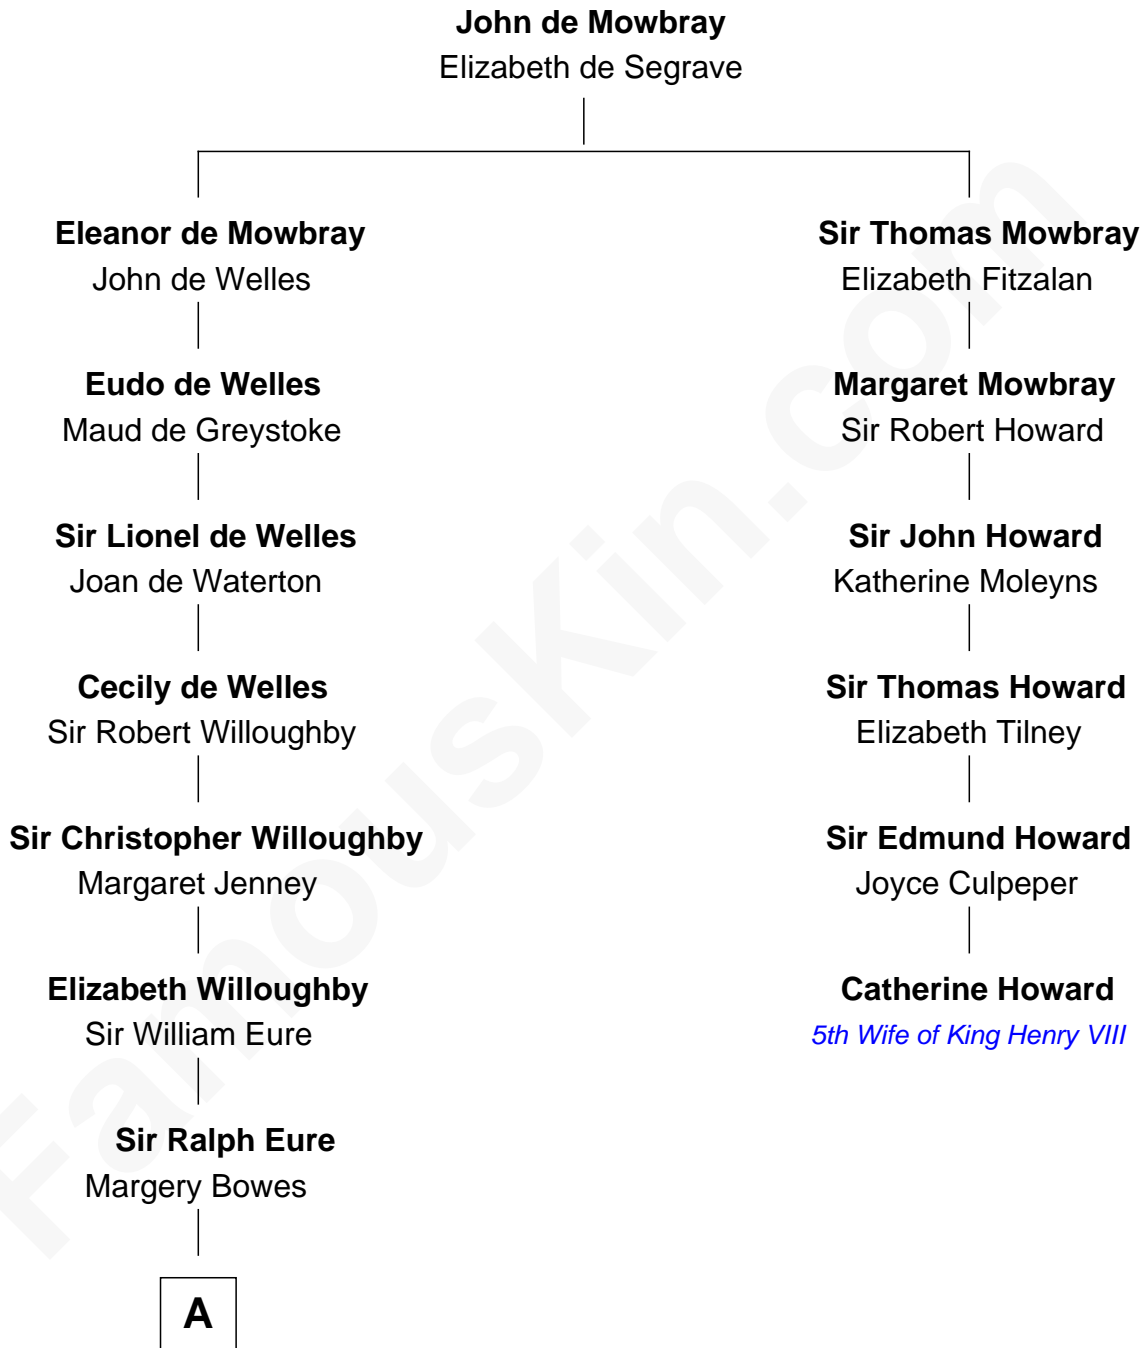

FamousKin.com Relationship Chart of

Benedict Cumberbatch

Movie, Television and Stage Actor

5th cousin 15 times removed of

Catherine Howard

5th Wife of King Henry VIII

A

Frances Eure

Robert Lambton

Jane Lambton

Sir William Blakiston

Sir Ralph Blakiston

Margaret Fenwick

Sir Francis Blakiston

Ann Bowes

Elizabeth Blakiston

Abraham Parry Cumberbatch

Robert William Cumberbatch

Louisa Grace Hanson

B

B

Henry Alfred Cumberbatch

Hélène Gertrude Rees

Henry Carlton Cumberbatch