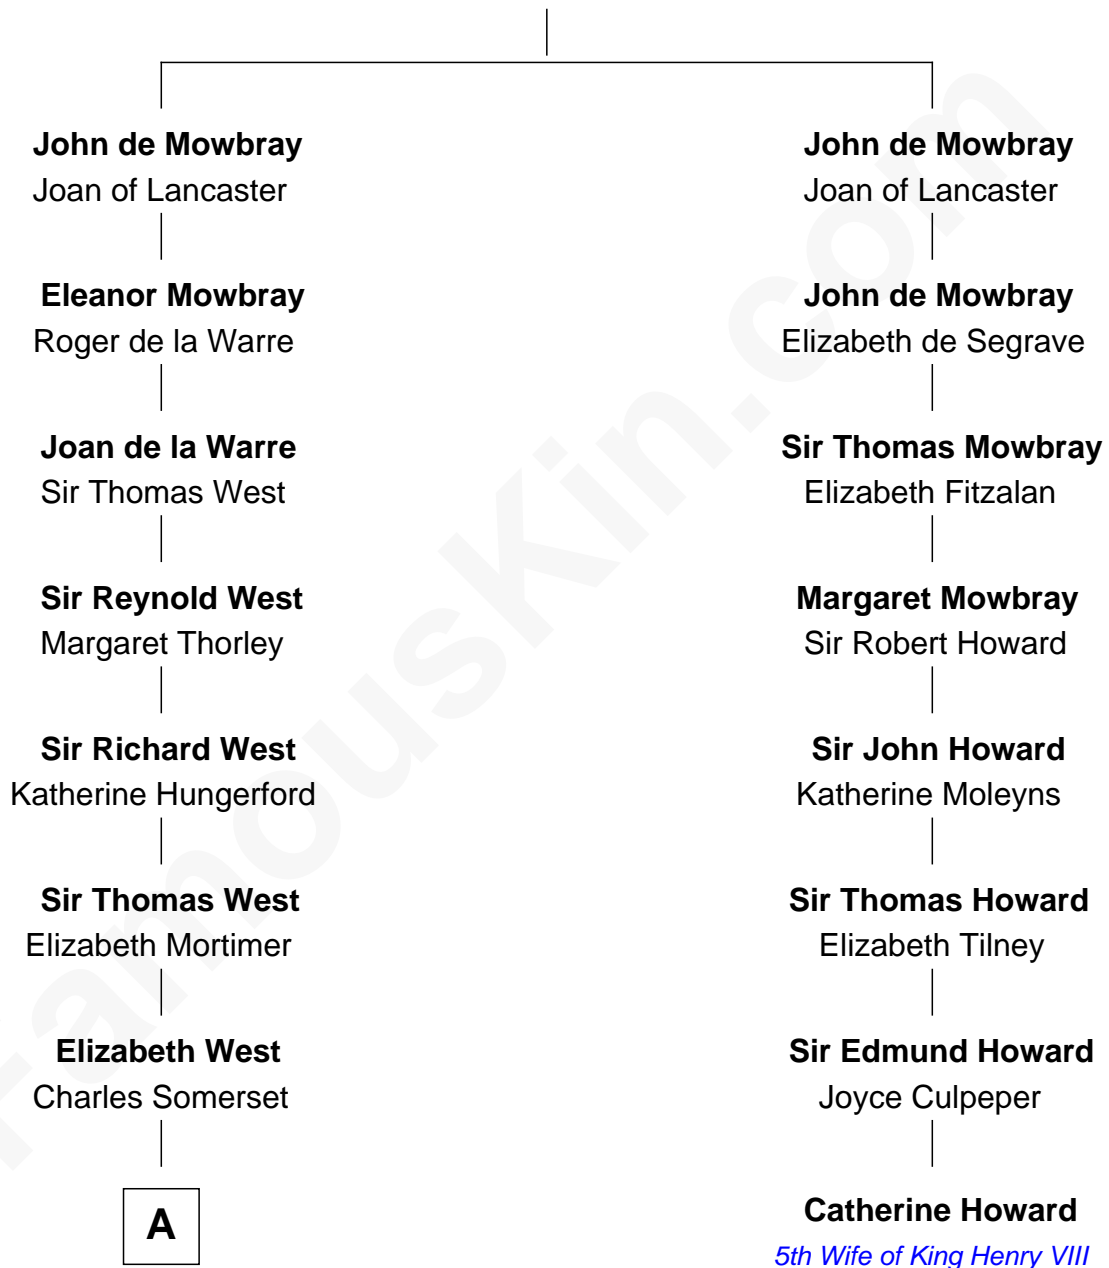

FamousKin.com

Relationship Chart of

Benedict Cumberbatch

Movie, Television and Stage Actor

7th cousin 14 times removed of

Catherine Howard

5th Wife of King Henry VIII

Sir John de Mowbray

Aline de Braiose

A

Mary Somerset

Sir William Grey

Honora Grey

Henry Denny

Katherine Denny

Sir George Fleetwood