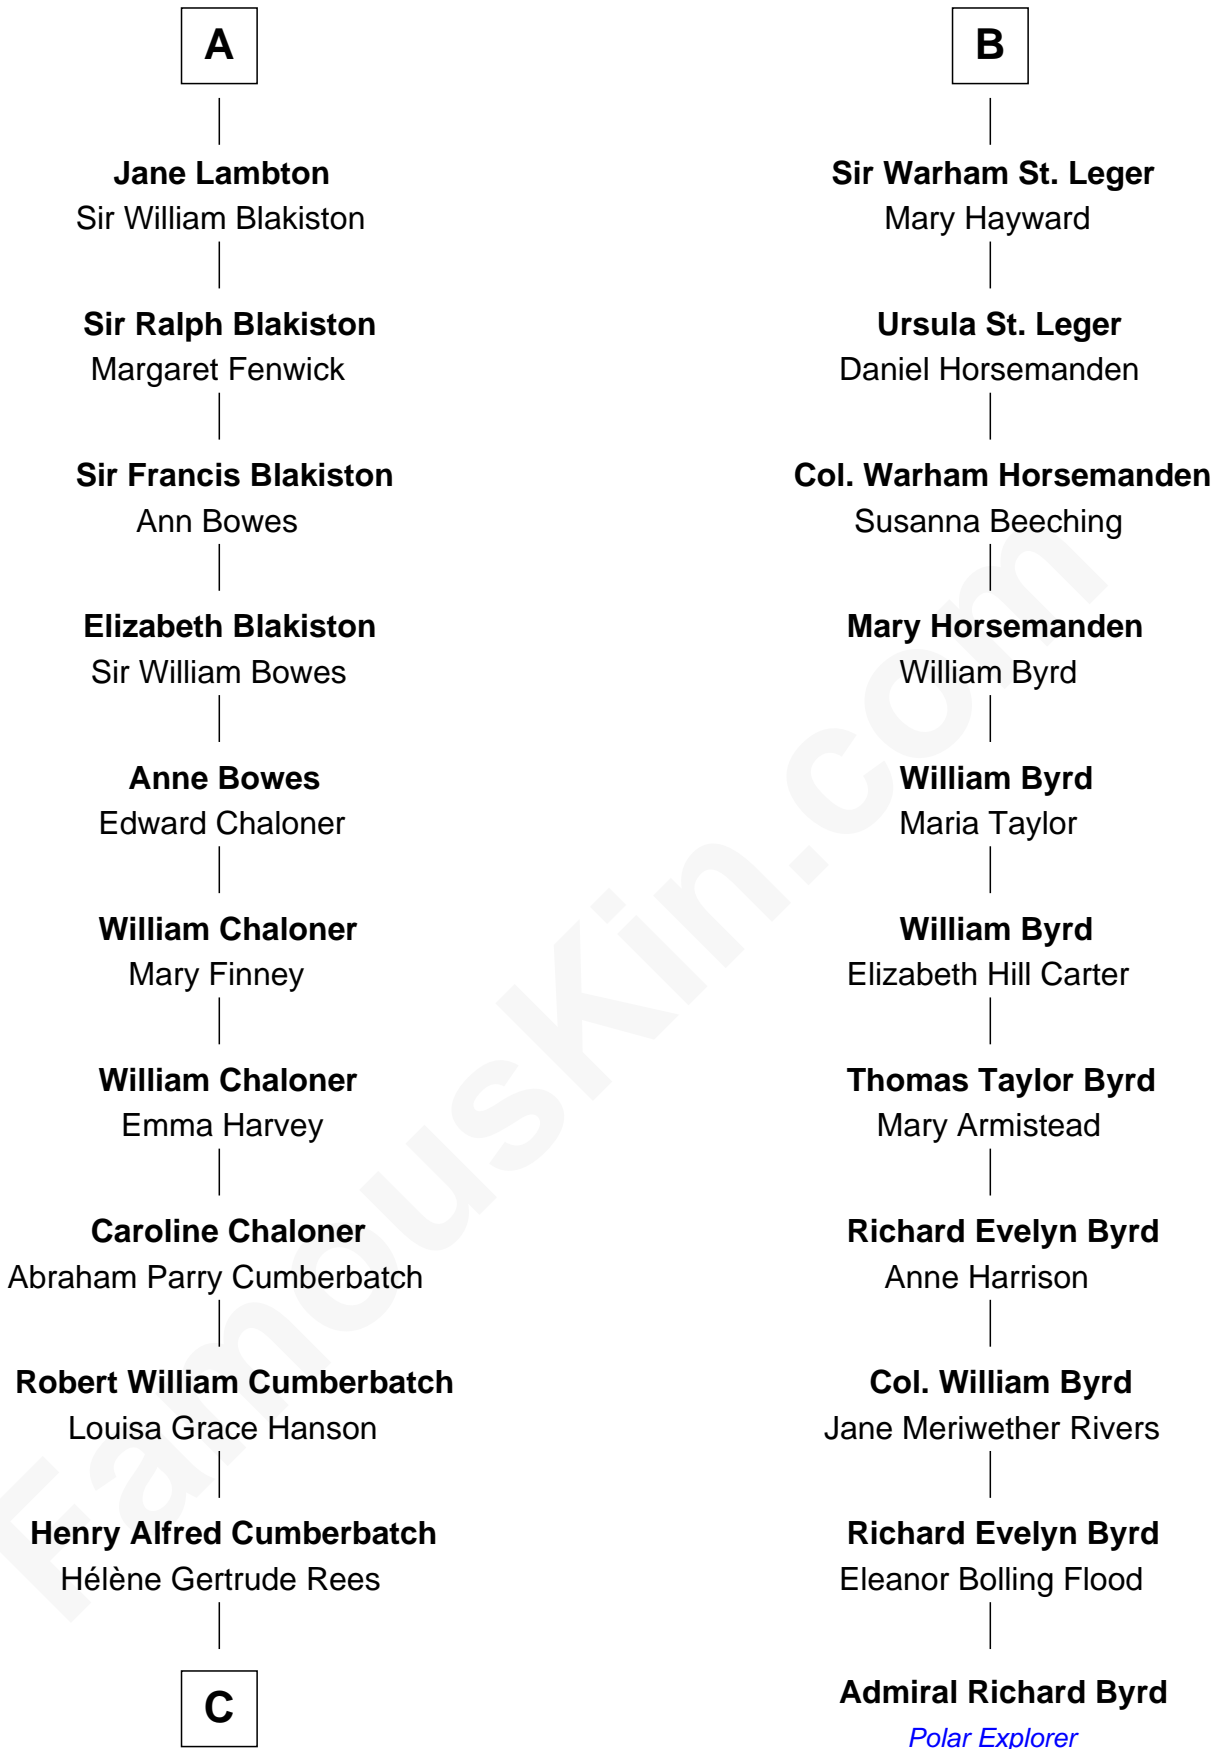

FamousKin.com Relationship Chart of

Benedict Cumberbatch
Movie, Television and Stage Actor

17th cousin 2 times removed of

Admiral Richard Byrd
Polar Explorer

C

Henry Carlton Cumberbatch

Pauline Ellen Laing Congdon

Timothy Carlton Congdon Cumberbatch

Wanda Ventham

Benedict Cumberbatch

Movie, Television and Stage Actor

FamousKin.com