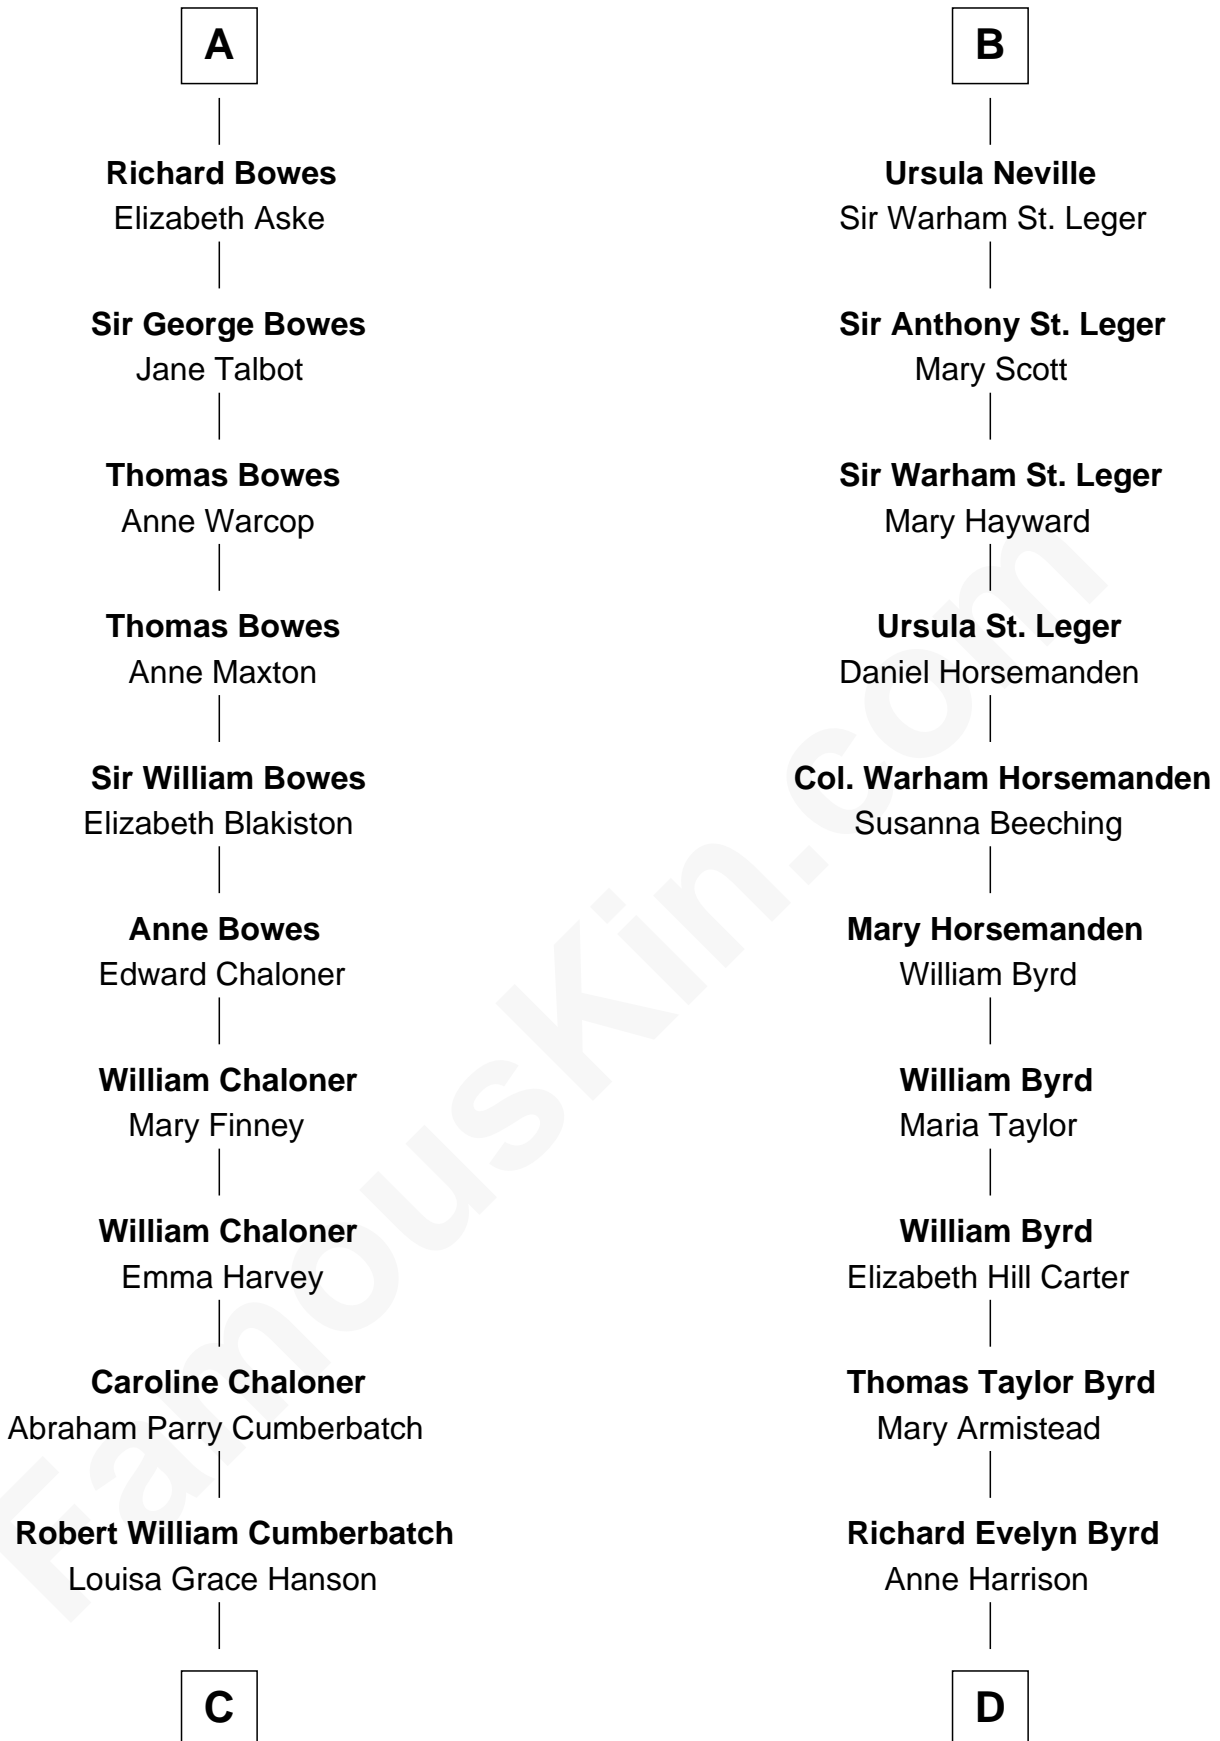

## Relationship Chart of

**Benedict Cumberbatch**  
*Movie, Television and Stage Actor*

19th cousin 1 time removed of

**Admiral Richard Byrd**  
*Polar Explorer*

**Sir Edmund Mortimer**  
 Margaret de Fiennes

**C**

**Henry Alfred Cumberbatch**

Hélène Gertrude Rees

**Henry Carlton Cumberbatch**

Pauline Ellen Laing Congdon

**Timothy Carlton Congdon Cumberbatch**

Wanda Ventham

**Benedict Cumberbatch**

*Movie, Television and Stage Actor*

**D**

**Col. William Byrd**

Jane Meriwether Rivers

**Richard Evelyn Byrd**

Eleanor Bolling Flood

**Admiral Richard Byrd**

*Polar Explorer*