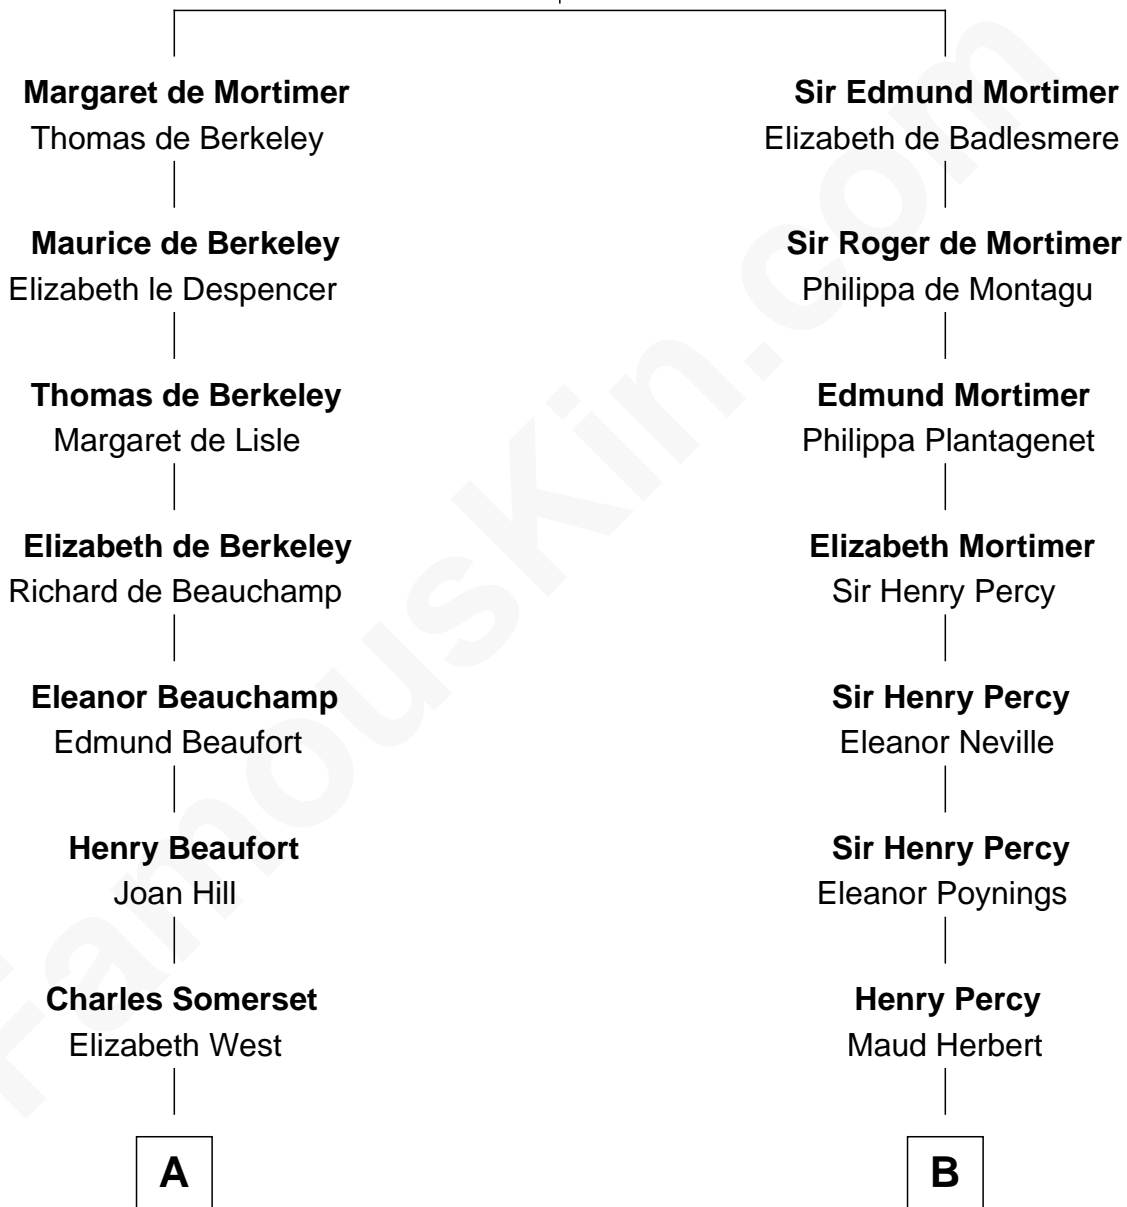

FamousKin.com Relationship Chart of

Benedict Cumberbatch
Movie, Television and Stage Actor

21st cousin of

Admiral Richard Byrd
Polar Explorer

Roger de Mortimer
Joan de Geneville

C

Robert William Cumberbatch

Louisa Grace Hanson

Henry Alfred Cumberbatch

Hélène Gertrude Rees

Henry Carlton Cumberbatch

Pauline Ellen Laing Congdon

Timothy Carlton Congdon Cumberbatch

Wanda Ventham

Benedict Cumberbatch