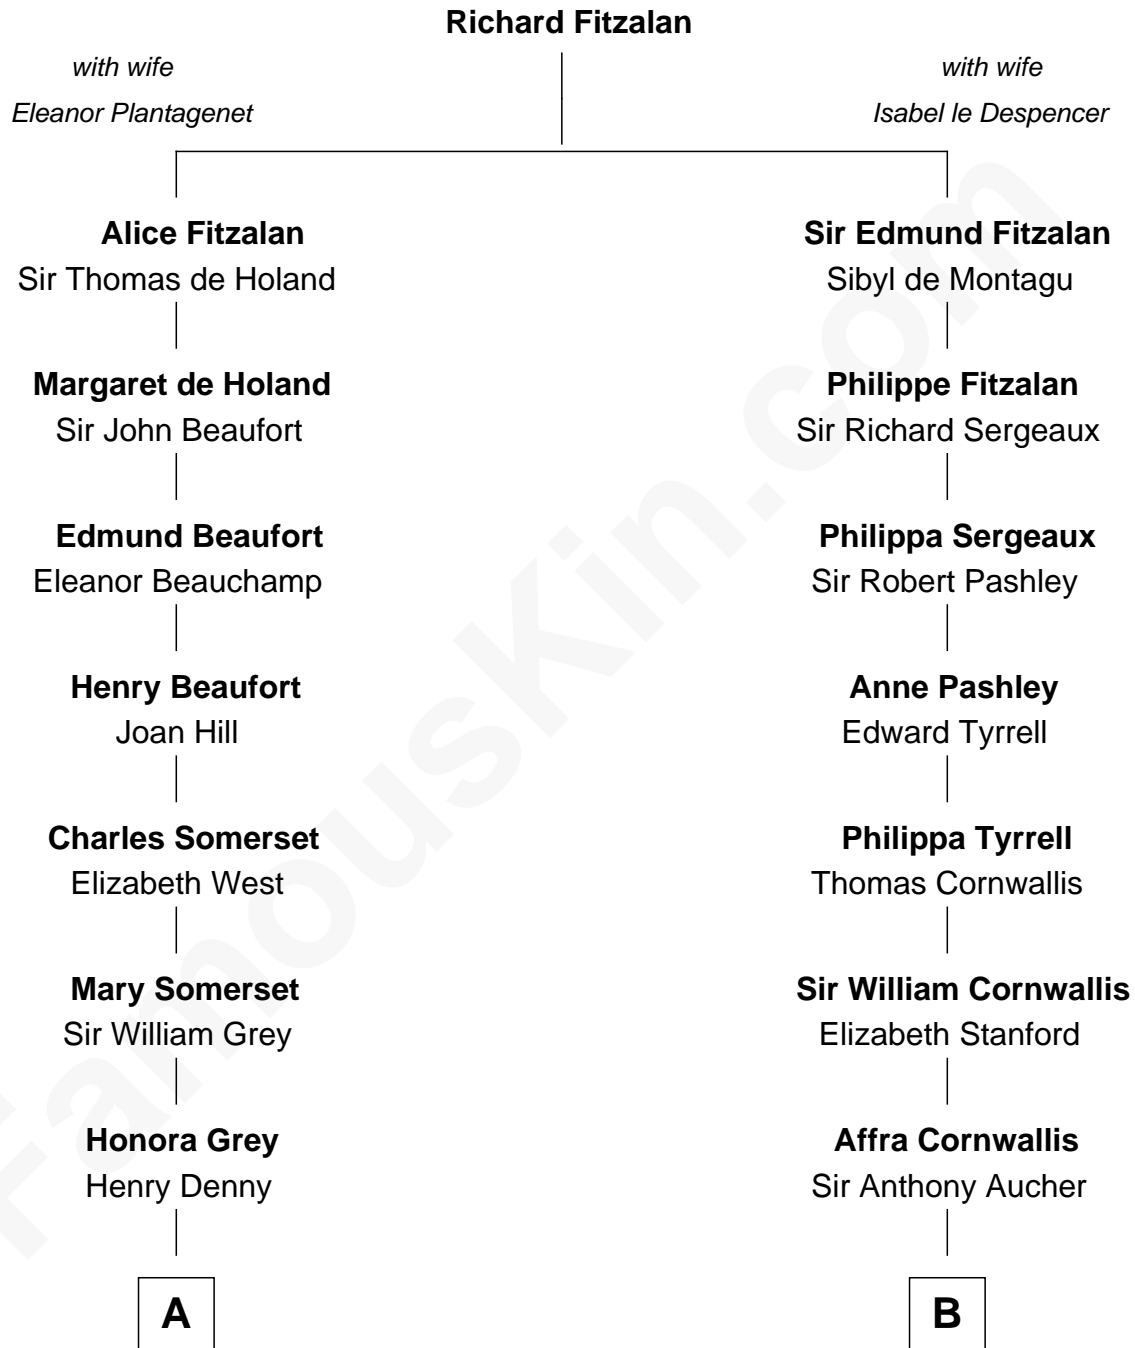

FamousKin.com Relationship Chart of

Benedict Cumberbatch
Movie, Television and Stage Actor

19th cousin 2 times removed of

Admiral Richard Byrd
Polar Explorer

C

Henry Carlton Cumberbatch

Pauline Ellen Laing Congdon

Timothy Carlton Congdon Cumberbatch

Wanda Ventham

Benedict Cumberbatch

Movie, Television and Stage Actor

D

Eliza Bolling West

Dr. Joel Walker Flood

Col. Henry De La Warr Flood

Mary Elizabeth Trent

Joel Walker Flood

Ella Faulkner

Eleanor Bolling Flood

Richard Evelyn Byrd

Admiral Richard Byrd

Polar Explorer