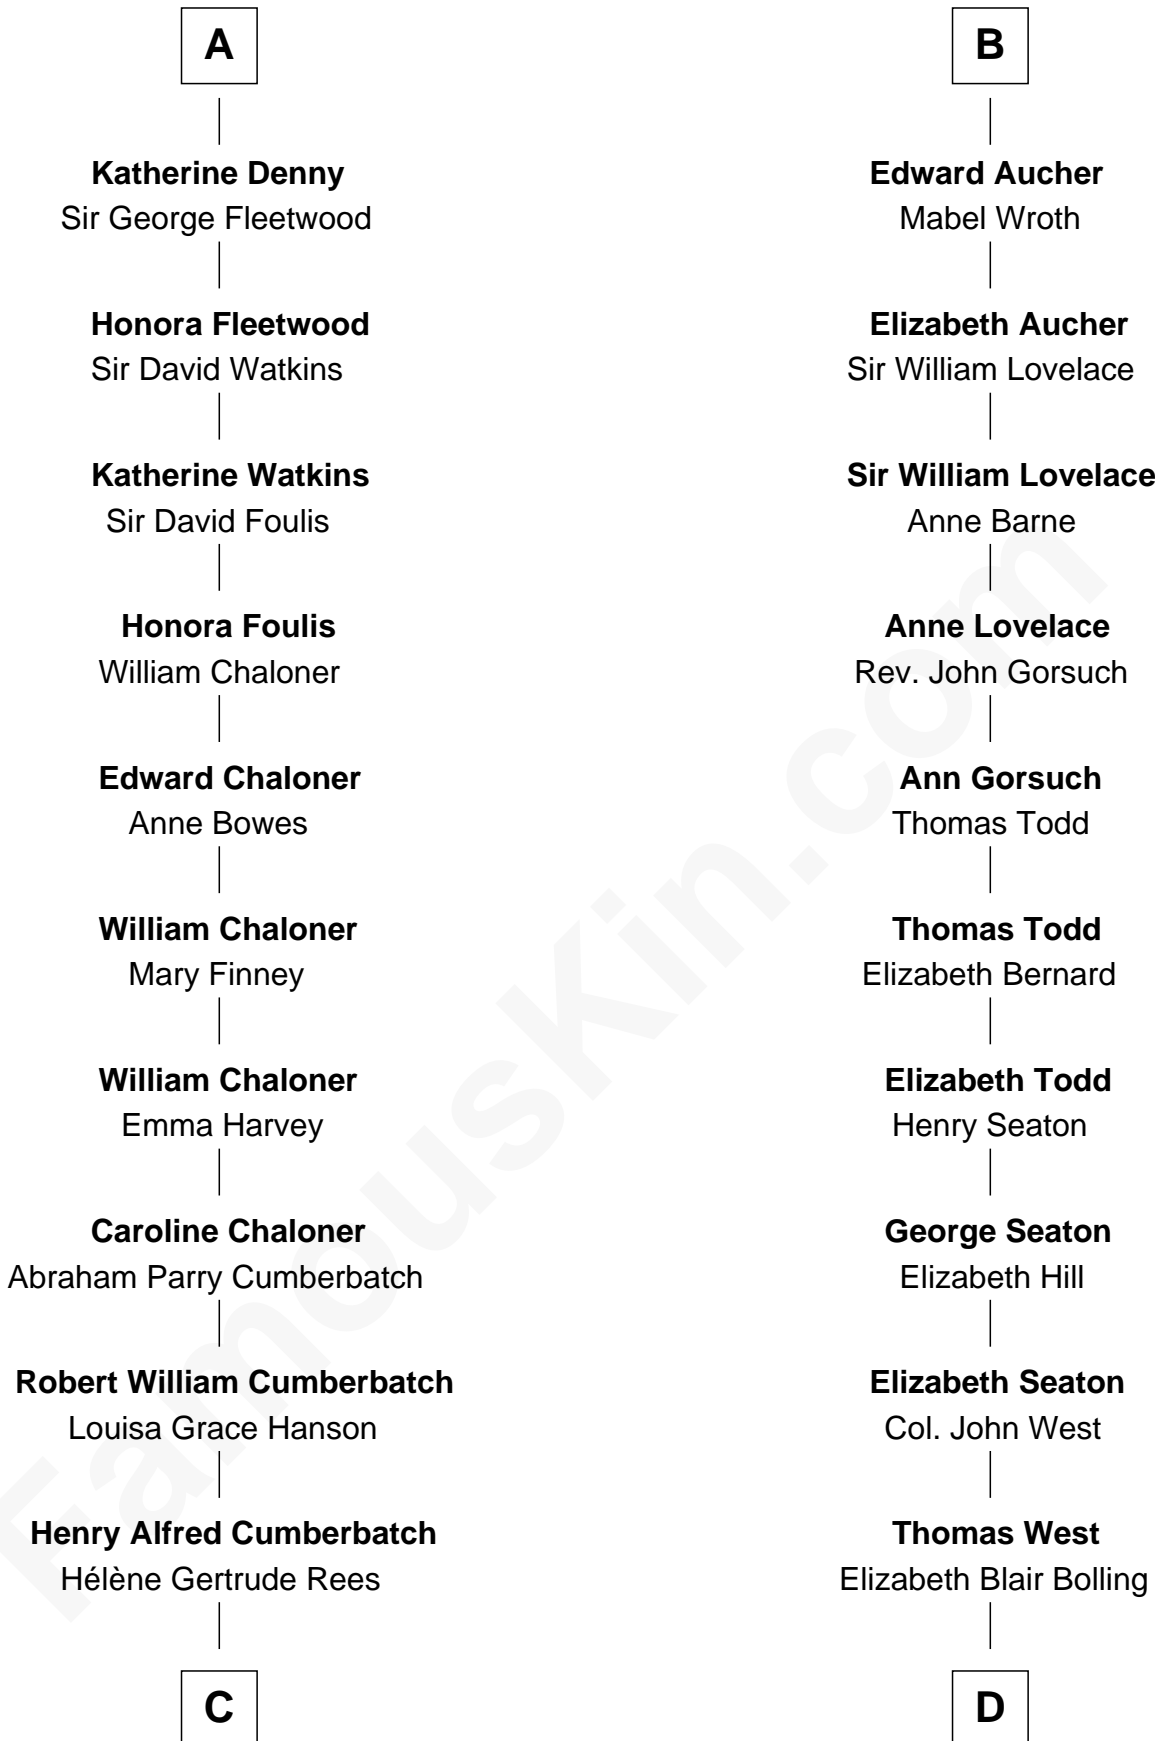

FamousKin.com Relationship Chart of

Benedict Cumberbatch
Movie, Television and Stage Actor

19th cousin 2 times removed of

Admiral Richard Byrd
Polar Explorer

C

Henry Carlton Cumberbatch

Pauline Ellen Laing Congdon

Timothy Carlton Congdon Cumberbatch

Wanda Ventham

Benedict Cumberbatch

Movie, Television and Stage Actor

D

Eliza Bolling West

Dr. Joel Walker Flood

Col. Henry De La Warr Flood

Mary Elizabeth Trent

Joel Walker Flood

Ella Faulkner

Eleanor Bolling Flood

Richard Evelyn Byrd

Admiral Richard Byrd

Polar Explorer