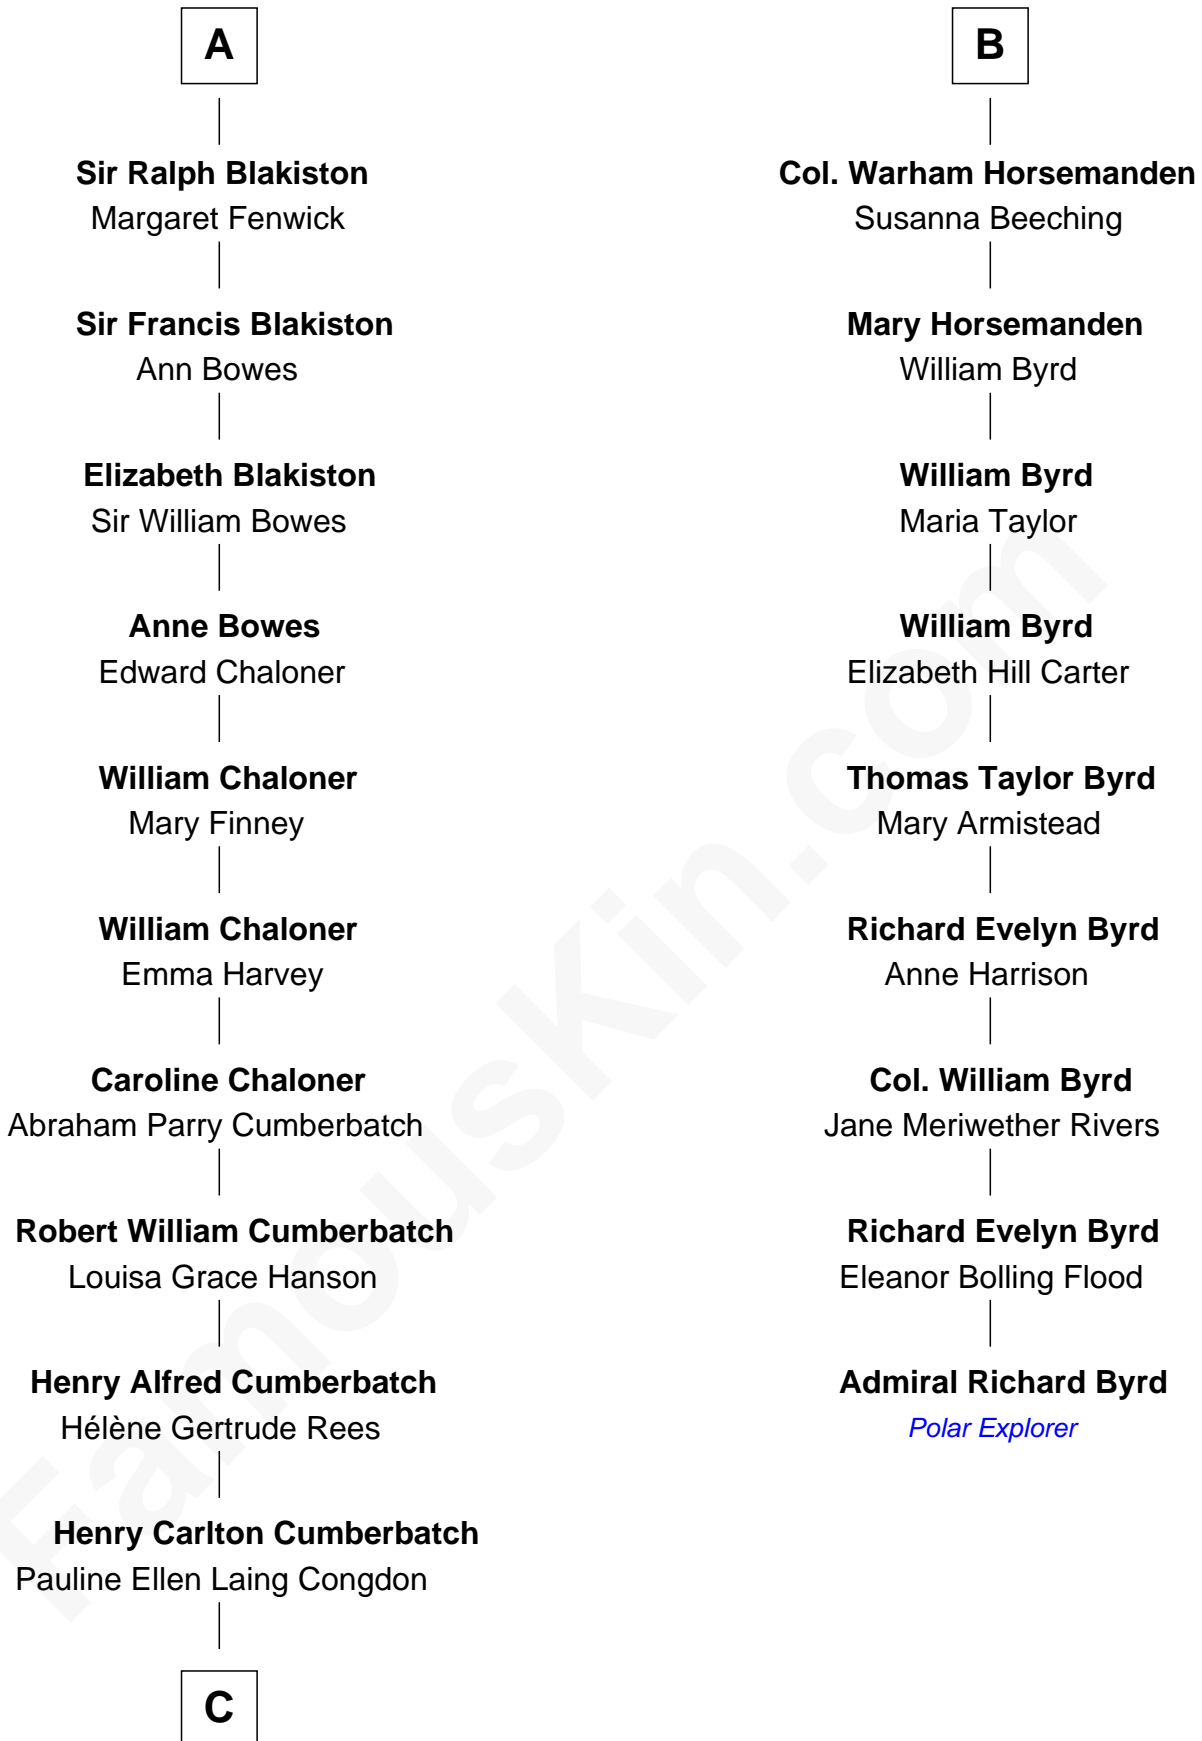

FamousKin.com Relationship Chart of

Benedict Cumberbatch
Movie, Television and Stage Actor

15th cousin 3 times removed of

Admiral Richard Byrd
Polar Explorer

Timothy Carlton Congdon Cumberbatch

Wanda Ventham