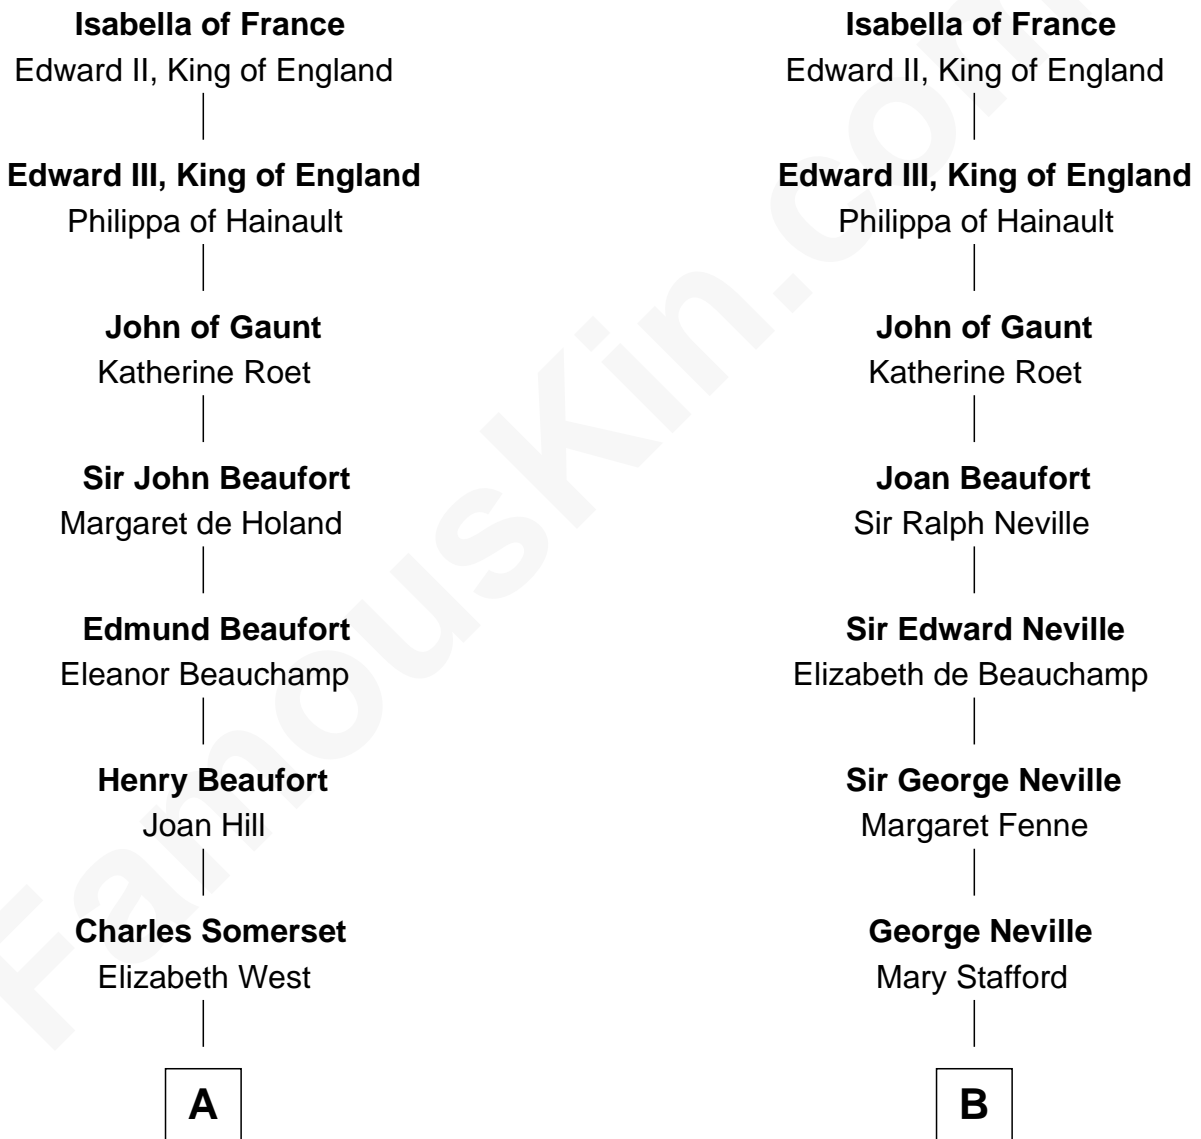

FamousKin.com

Relationship Chart of

Benedict Cumberbatch

Movie, Television and Stage Actor

19th cousin 2 times removed of

Admiral Richard Byrd

Polar Explorer

King Philip IV of France

Joan of Navarre

C

Robert William Cumberbatch

Louisa Grace Hanson

Henry Alfred Cumberbatch

Hélène Gertrude Rees

Henry Carlton Cumberbatch

Pauline Ellen Laing Congdon