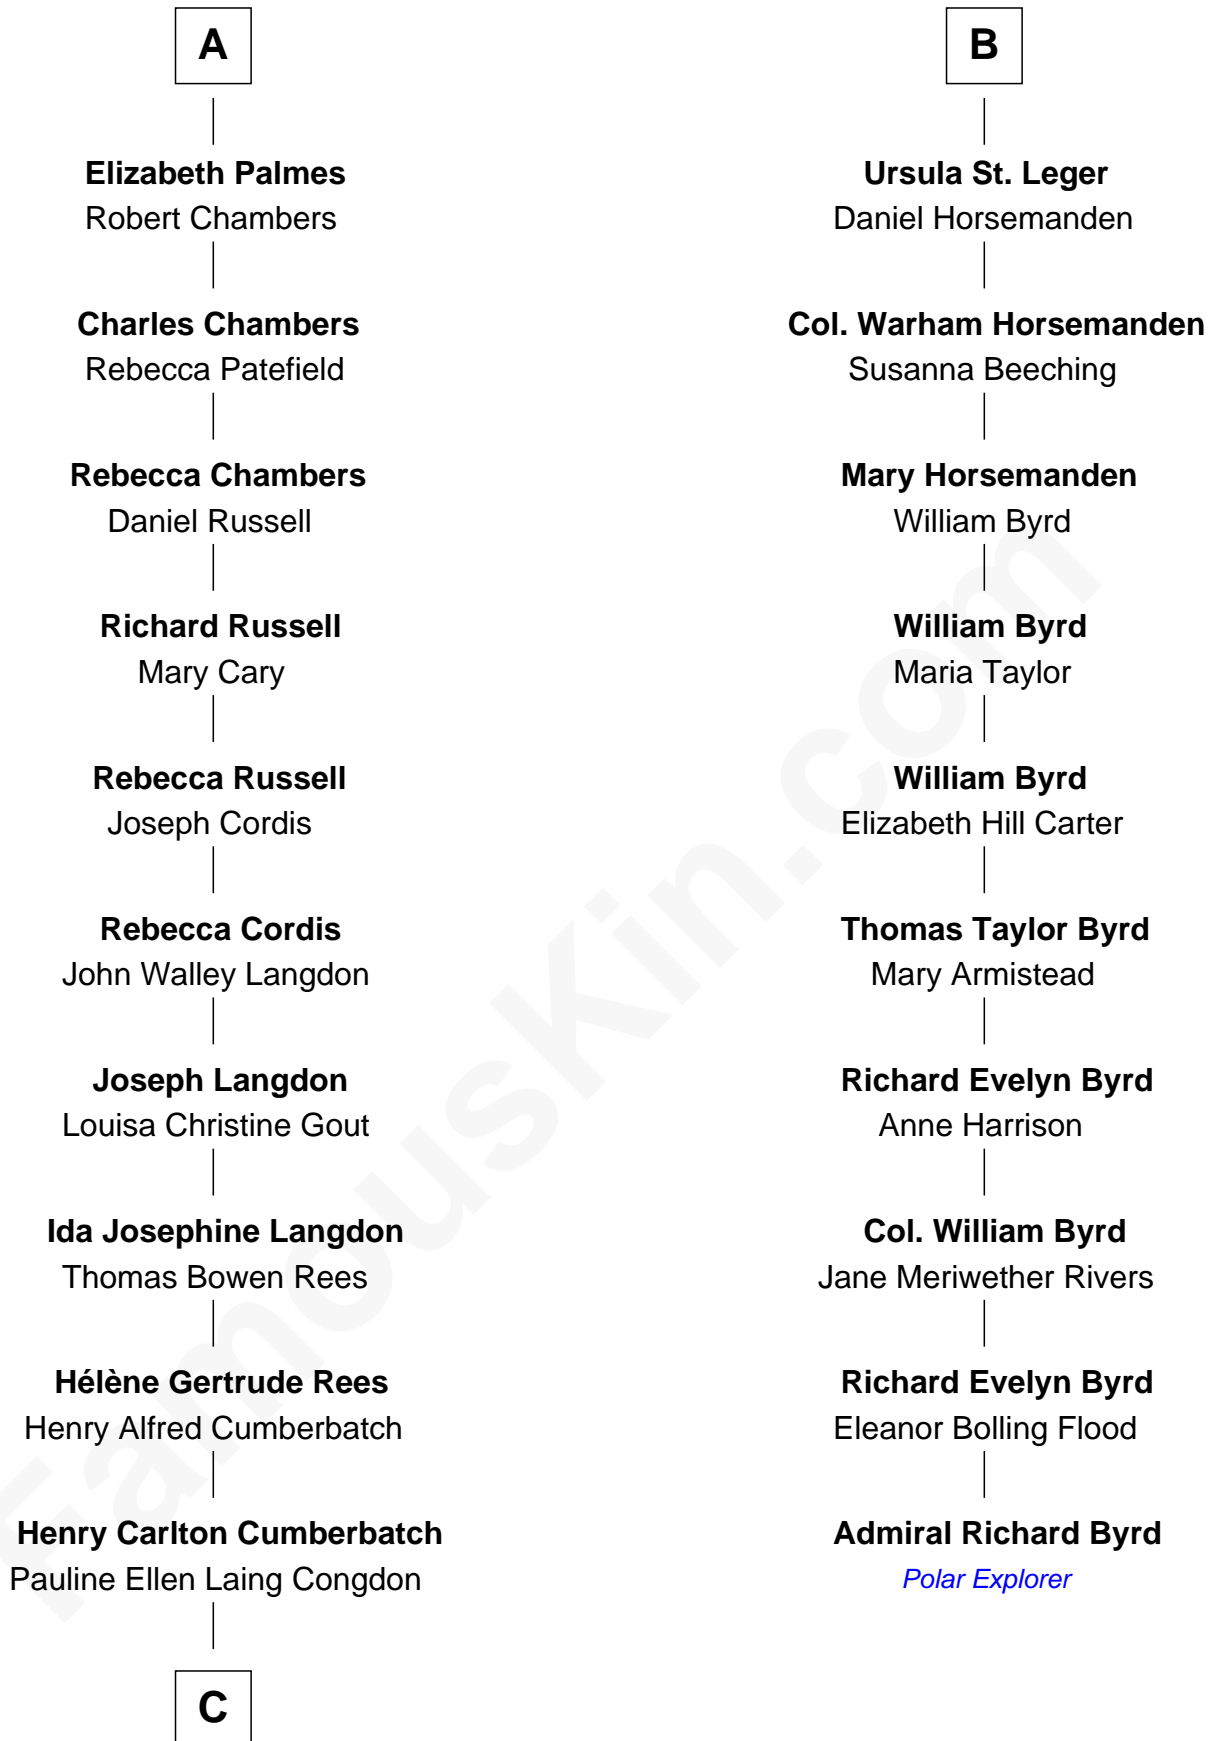

FamousKin.com

Relationship Chart of

Benedict Cumberbatch

Movie, Television and Stage Actor

16th cousin 2 times removed of

Admiral Richard Byrd

Polar Explorer

Timothy Carlton Congdon Cumberbatch

Wanda Ventham

Benedict Cumberbatch

Movie, Television and Stage Actor

FamousKin.com