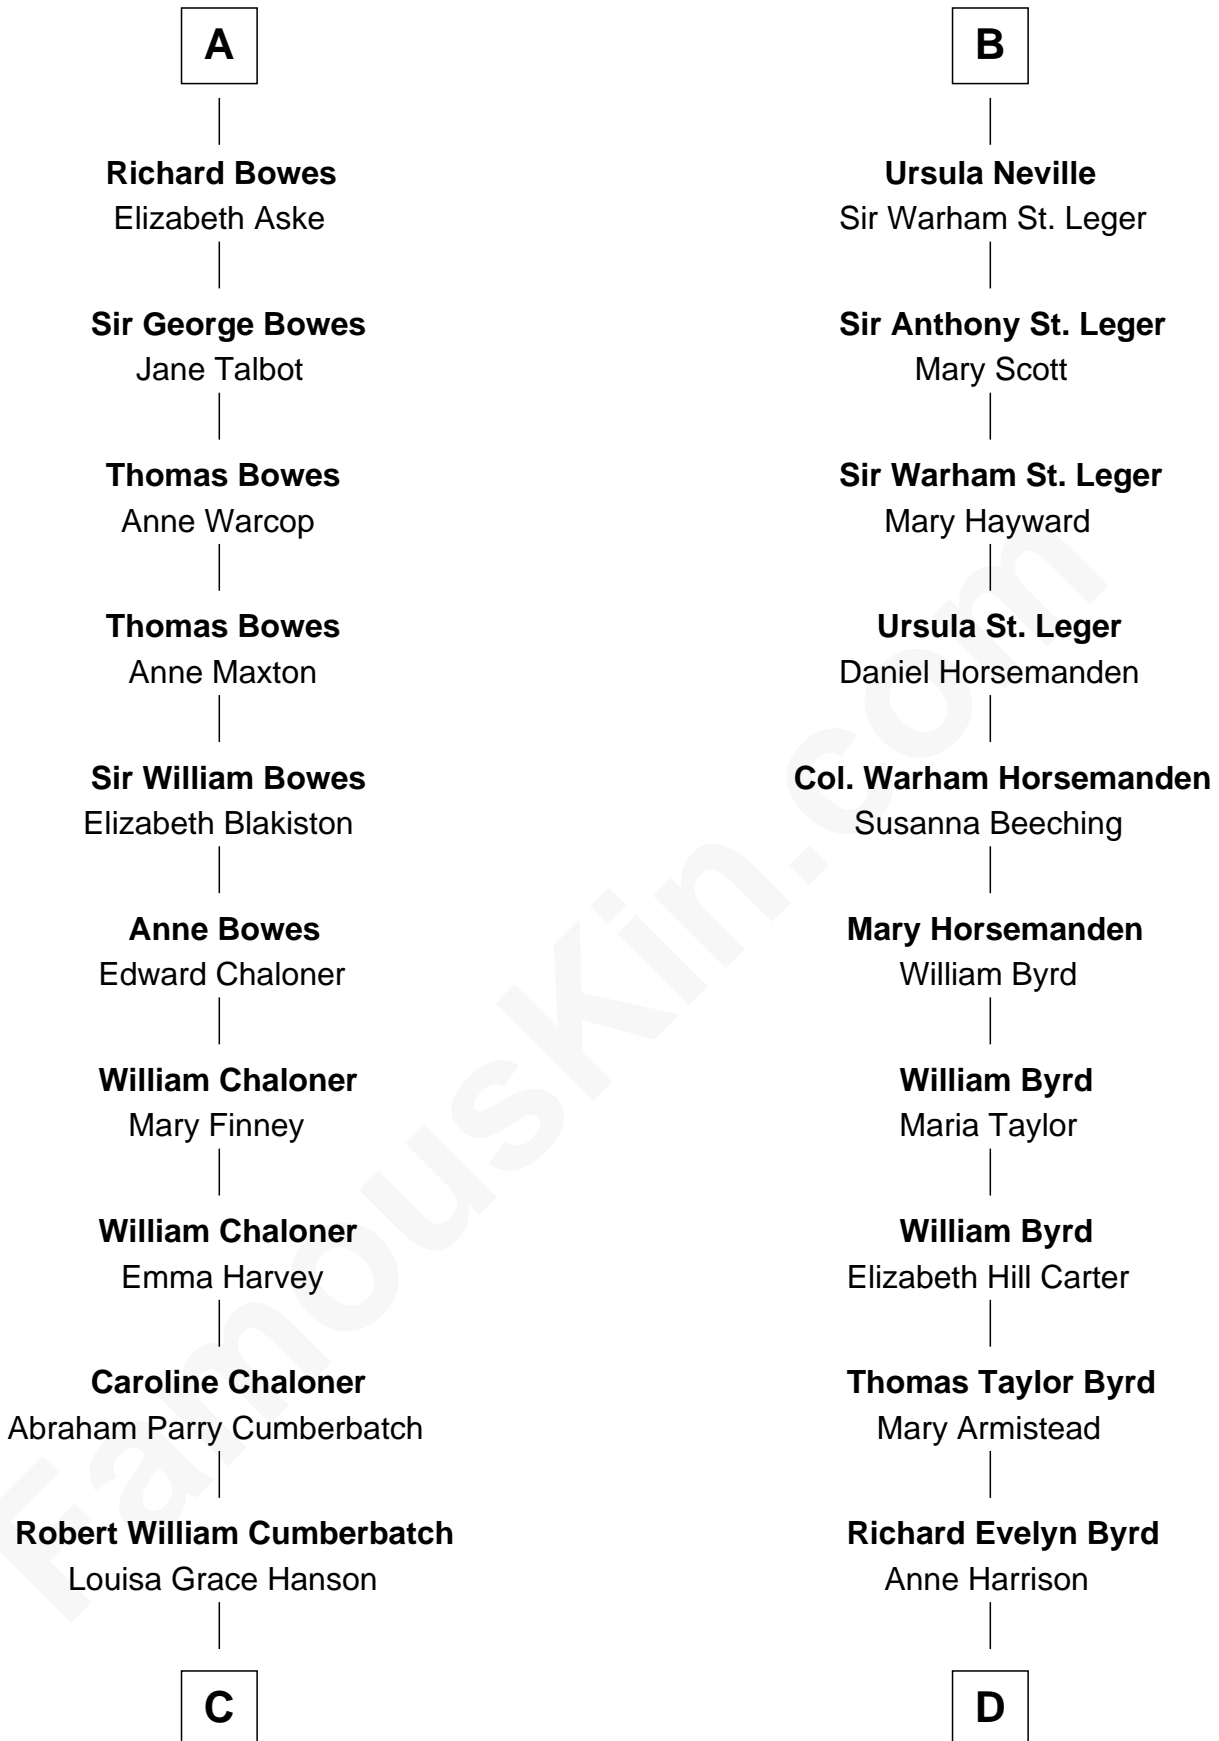

## Relationship Chart of

**Benedict Cumberbatch**  
*Movie, Television and Stage Actor*

19th cousin 1 time removed of

**Admiral Richard Byrd**  
*Polar Explorer*

**Sir James de Audley**  
 Ela Longespee

**C**

**Henry Alfred Cumberbatch**  
Hélène Gertrude Rees

**Henry Carlton Cumberbatch**  
Pauline Ellen Laing Congdon

**Timothy Carlton Congdon Cumberbatch**  
Wanda Ventham

**Benedict Cumberbatch**  
*Movie, Television and Stage Actor*

**D**

**Col. William Byrd**  
Jane Meriwether Rivers

**Richard Evelyn Byrd**  
Eleanor Bolling Flood

**Admiral Richard Byrd**  
*Polar Explorer*

FamousKin.com