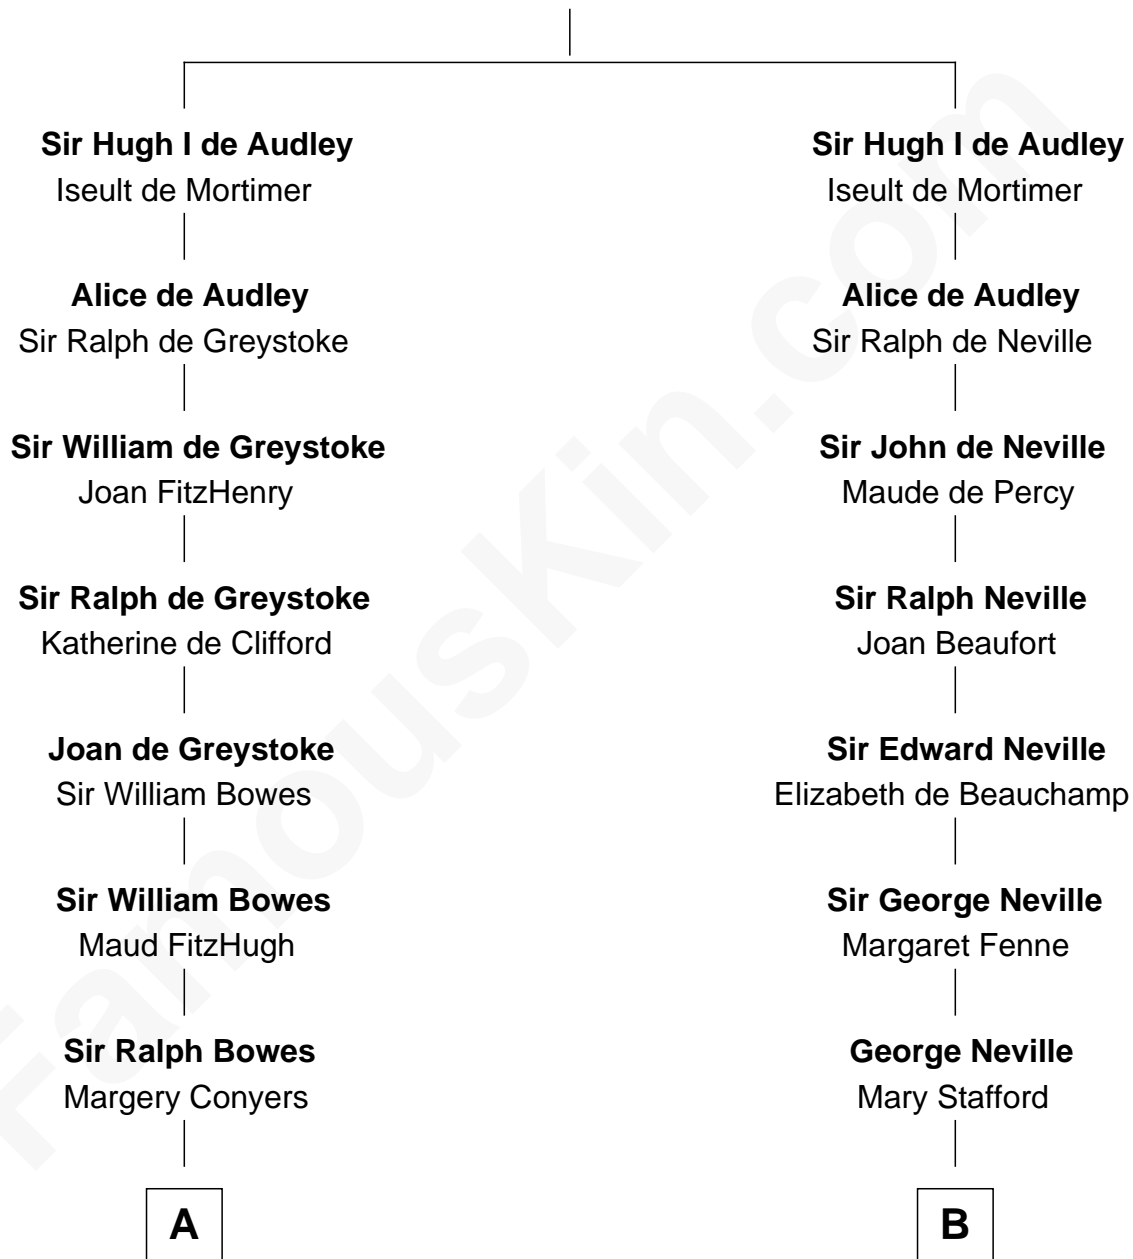

## Relationship Chart of

**Benedict Cumberbatch**  
*Movie, Television and Stage Actor*

19th cousin 1 time removed of

**Admiral Richard Byrd**  
*Polar Explorer*

**Sir James de Audley**  
 Ela Longespee

**C**

**Henry Alfred Cumberbatch**  
Hélène Gertrude Rees

**Henry Carlton Cumberbatch**  
Pauline Ellen Laing Congdon

**Timothy Carlton Congdon Cumberbatch**  
Wanda Ventham

**Benedict Cumberbatch**  
*Movie, Television and Stage Actor*