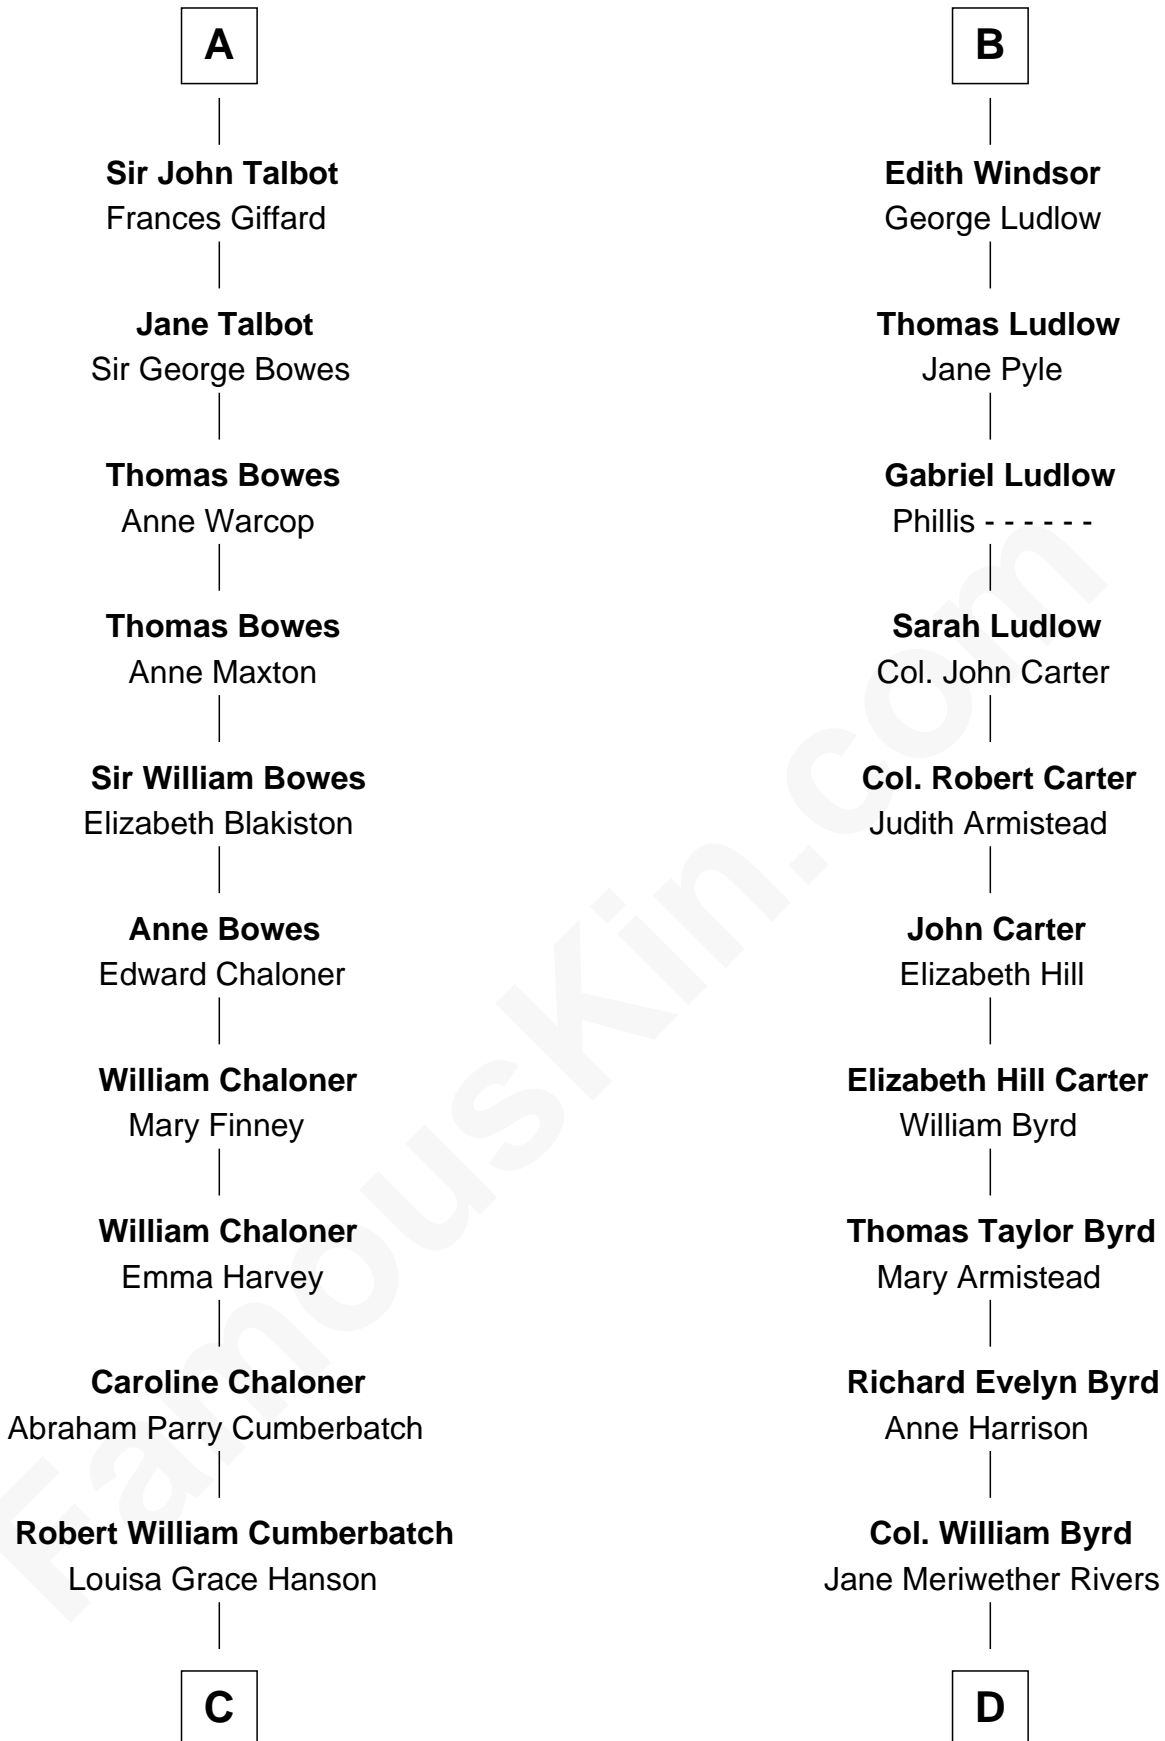

FamousKin.com

Relationship Chart of

Benedict Cumberbatch
Movie, Television and Stage Actor

18th cousin 2 times removed of

Admiral Richard Byrd
Polar Explorer

Humphrey de Bohun
 Elizabeth Plantagenet

Eleanor de Bohun
 Sir James le Boteler

James le Boteler
 Elizabeth Darcy

James Butler
 Anne de Welles

James Butler
 Joan Beauchamp

Elizabeth Butler
 John Talbot

Sir Gilbert Talbot
 Audrey Cotton

Sir John Talbot
 Margaret Troutbeck

A

Margaret de Bohun
 Sir Hugh de Courtnay

Elizabeth de Courtnay
 Sir Andrew Luttrell

Sir Hugh Luttrell
 Catherine de Beaumont

Elizabeth Luttrell
 John Stratton

Elizabeth Stratton
 John Andrews

Elizabeth Andrews
 Sir Thomas de Windsor

Sir Andrews de Windsor
 Elizabeth Blount

B

FamousKin.com