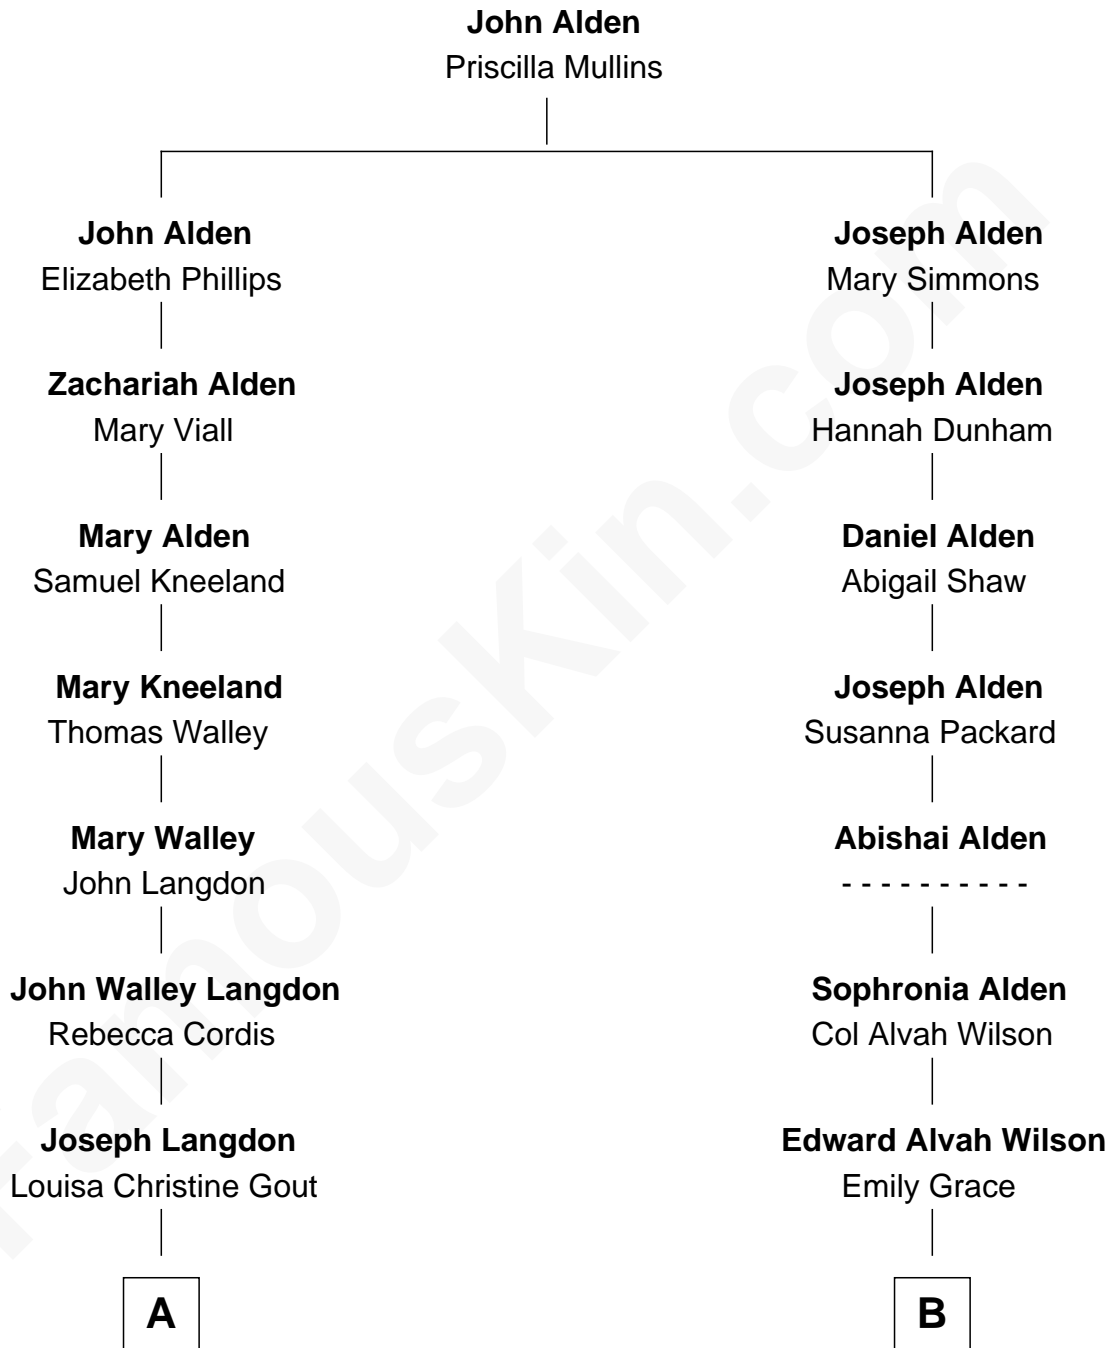

FamousKin.com Relationship Chart of

Benedict Cumberbatch

Movie, Television and Stage Actor

8th cousin 3 times removed of

Charles Edward Merrill

Co-Founder of Merrill Lynch & Company

A

Ida Josephine Langdon

Thomas Bowen Rees

Hélène Gertrude Rees

Henry Alfred Cumberbatch

Henry Carlton Cumberbatch

Pauline Ellen Laing Congdon

Timothy Carlton Congdon Cumberbatch

Wanda Ventham

Benedict Cumberbatch