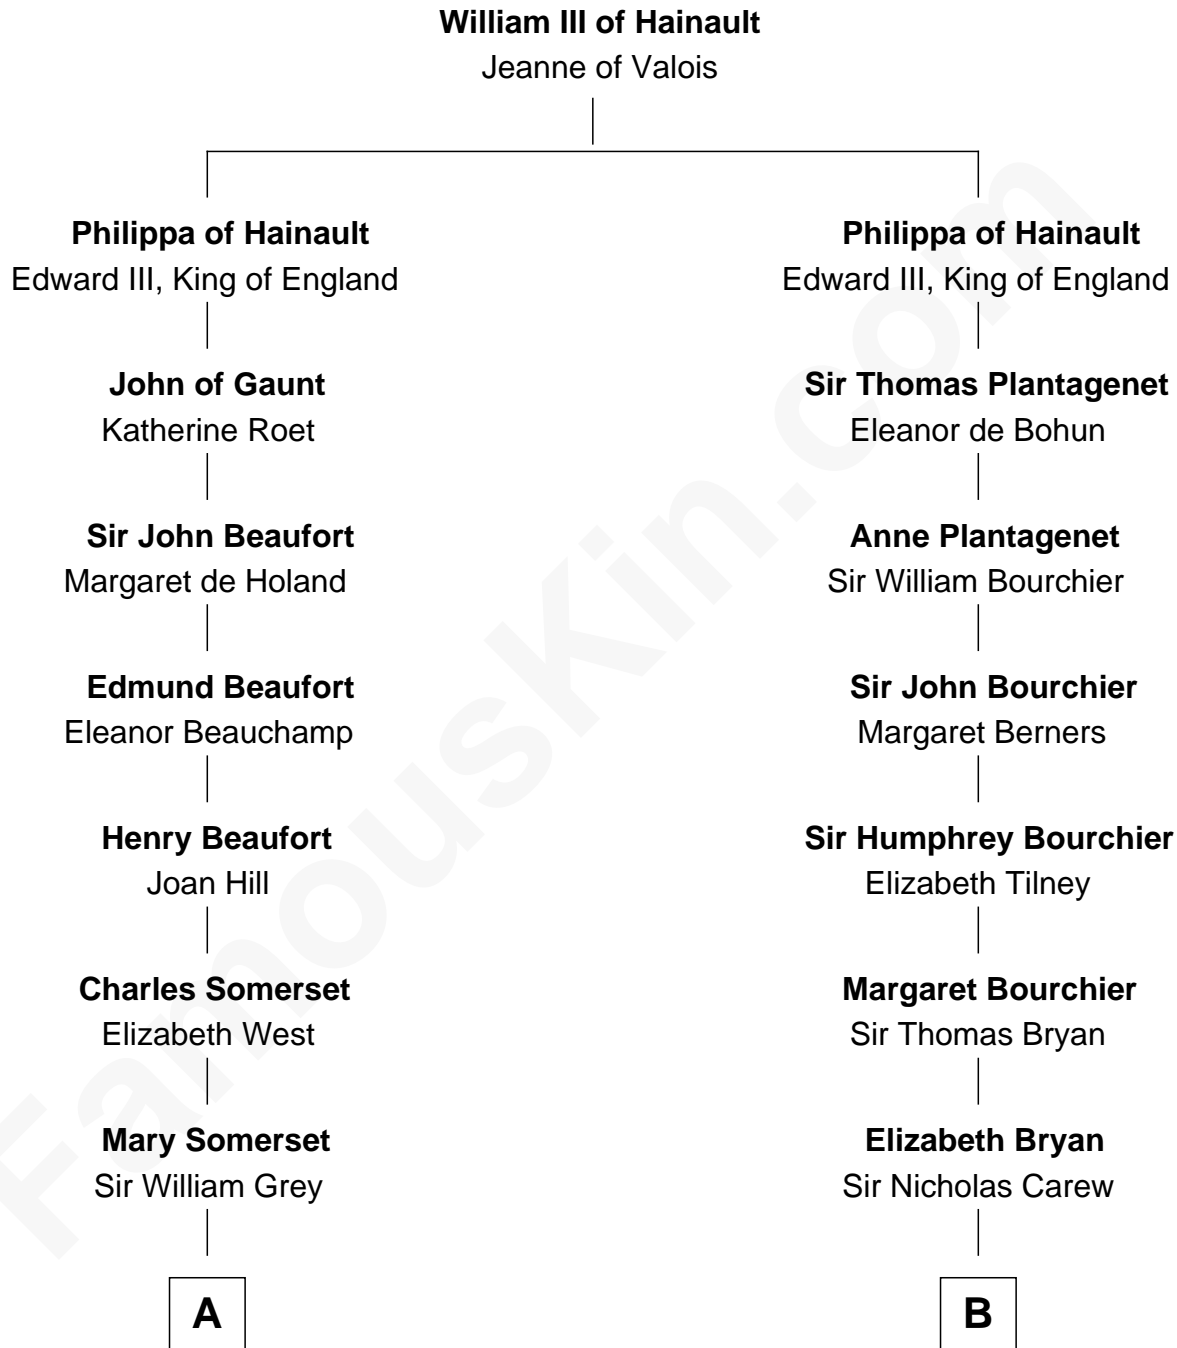

FamousKin.com

Relationship Chart of

Benedict Cumberbatch

Movie, Television and Stage Actor

14th cousin 6 times removed of

Robert Treat Paine

Signer of the Declaration of Independence

C

Henry Alfred Cumberbatch

Hélène Gertrude Rees

Henry Carlton Cumberbatch

Pauline Ellen Laing Congdon

Timothy Carlton Congdon Cumberbatch

Wanda Ventham

Benedict Cumberbatch

Movie, Television and Stage Actor