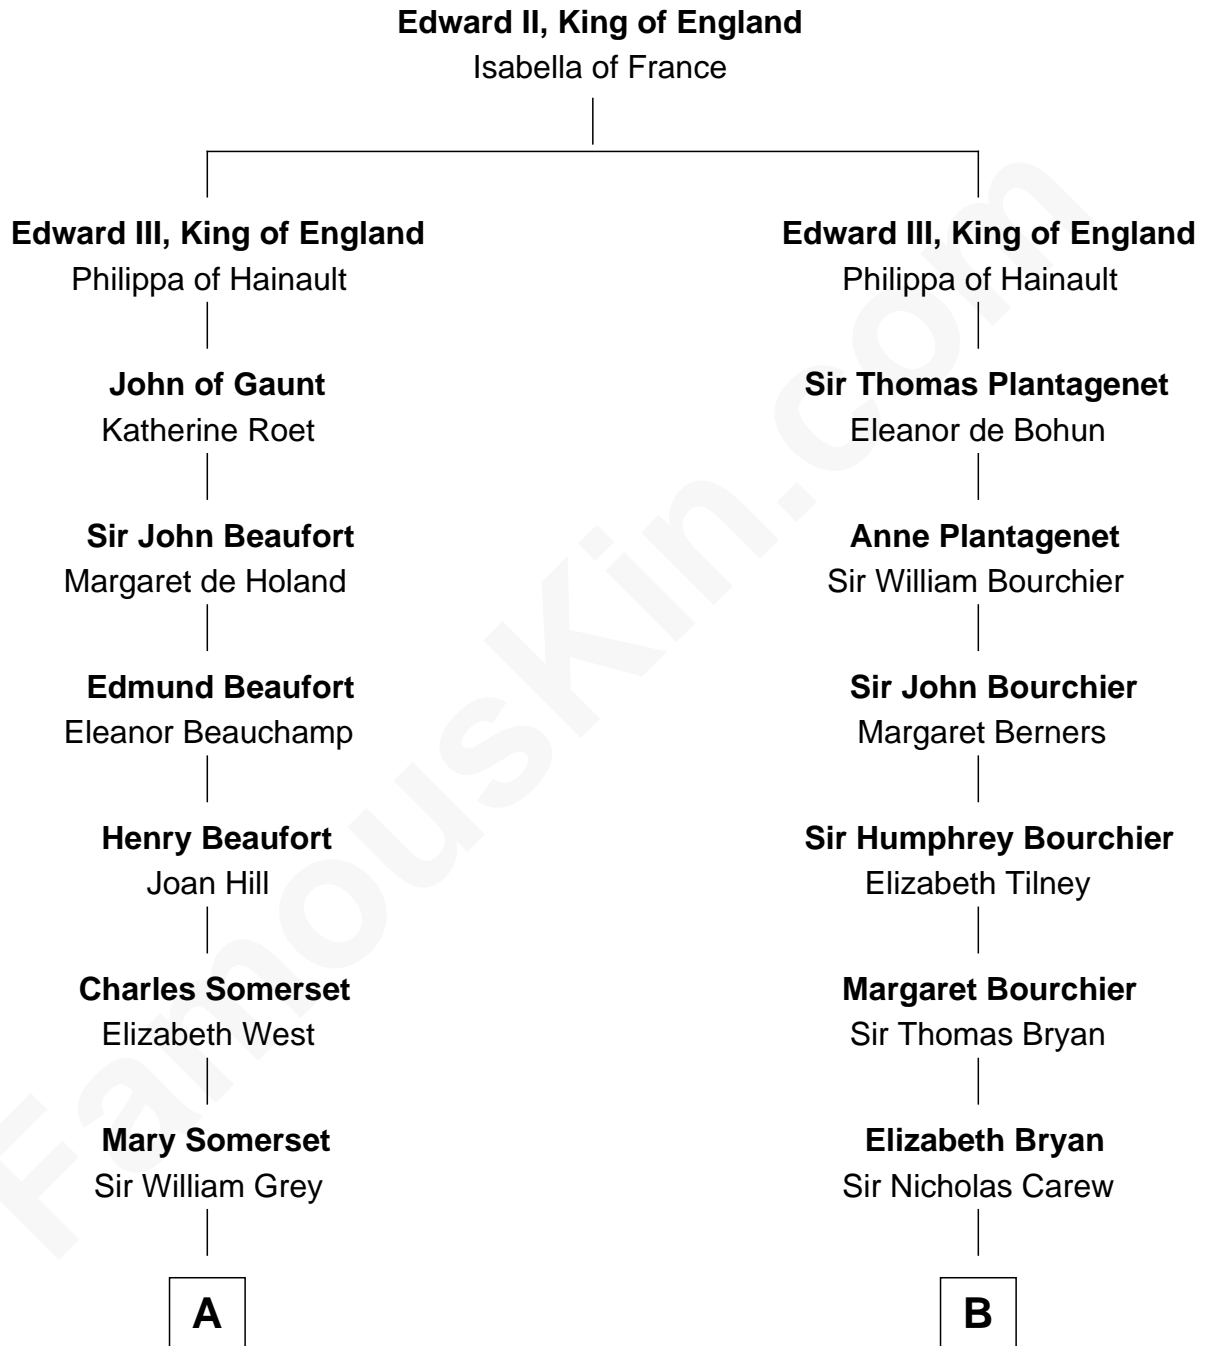

FamousKin.com

Relationship Chart of

Benedict Cumberbatch

Movie, Television and Stage Actor

14th cousin 6 times removed of

Robert Treat Paine

Signer of the Declaration of Independence

C

Henry Alfred Cumberbatch

Hélène Gertrude Rees

Henry Carlton Cumberbatch

Pauline Ellen Laing Congdon

Timothy Carlton Congdon Cumberbatch

Wanda Ventham

Benedict Cumberbatch

Movie, Television and Stage Actor