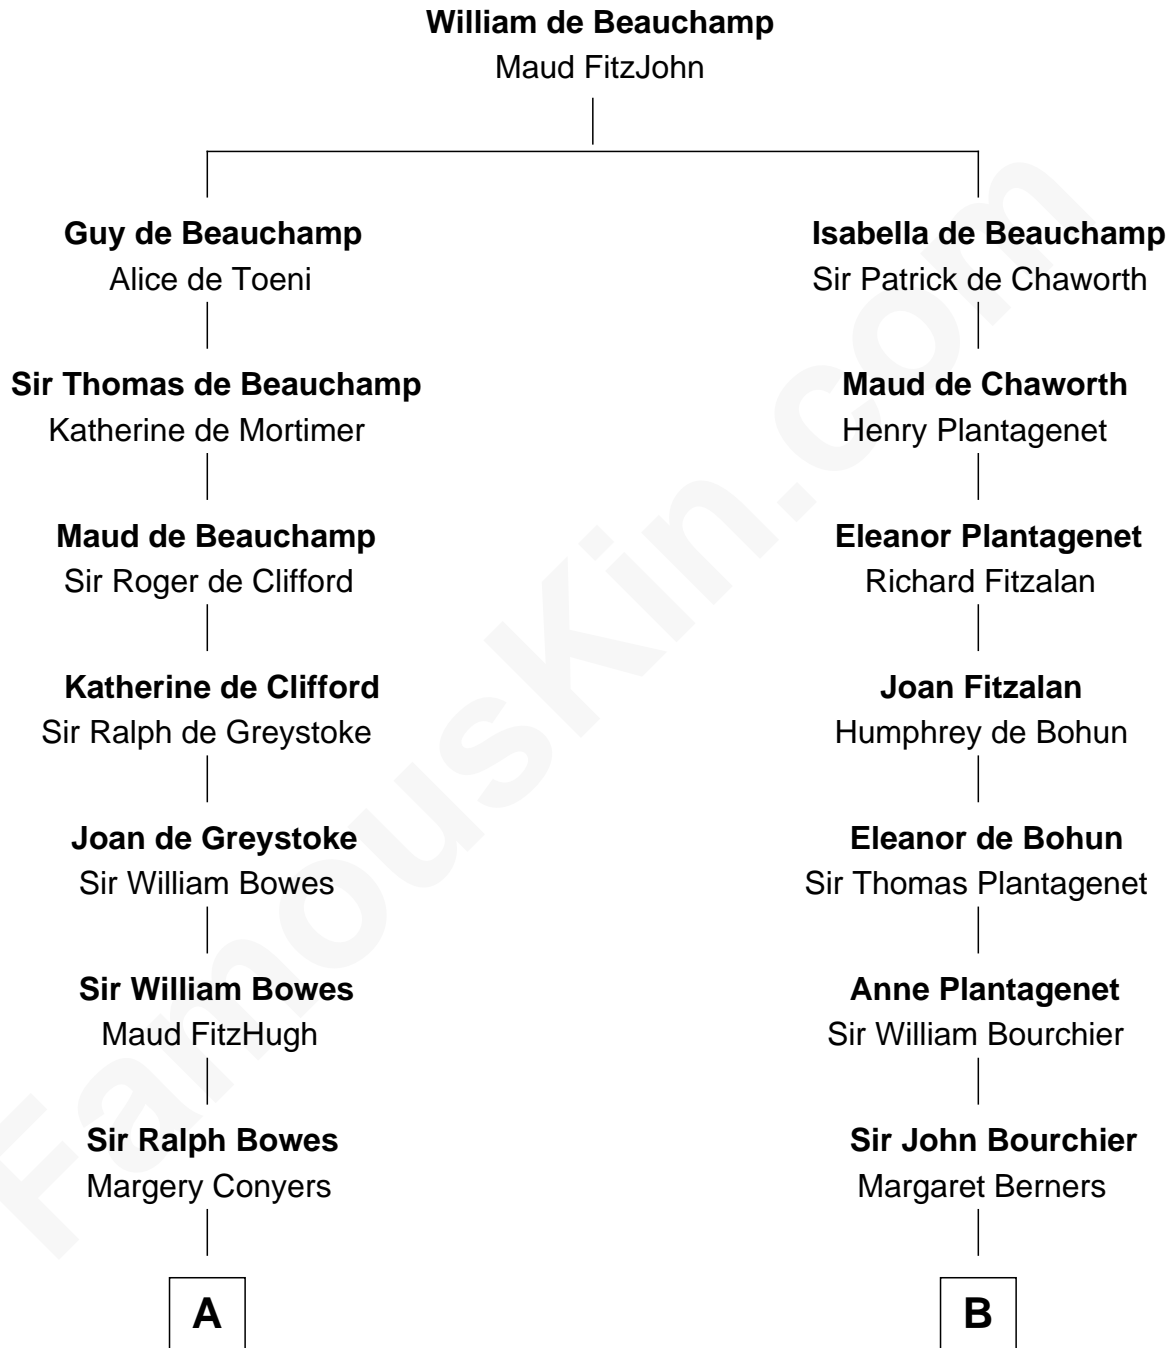

FamousKin.com

Relationship Chart of

Benedict Cumberbatch

Movie, Television and Stage Actor

17th cousin 3 times removed of

Robert Treat Paine

Signer of the Declaration of Independence

C

Henry Alfred Cumberbatch

Hélène Gertrude Rees

Henry Carlton Cumberbatch

Pauline Ellen Laing Congdon

Timothy Carlton Congdon Cumberbatch

Wanda Ventham

Benedict Cumberbatch

Movie, Television and Stage Actor