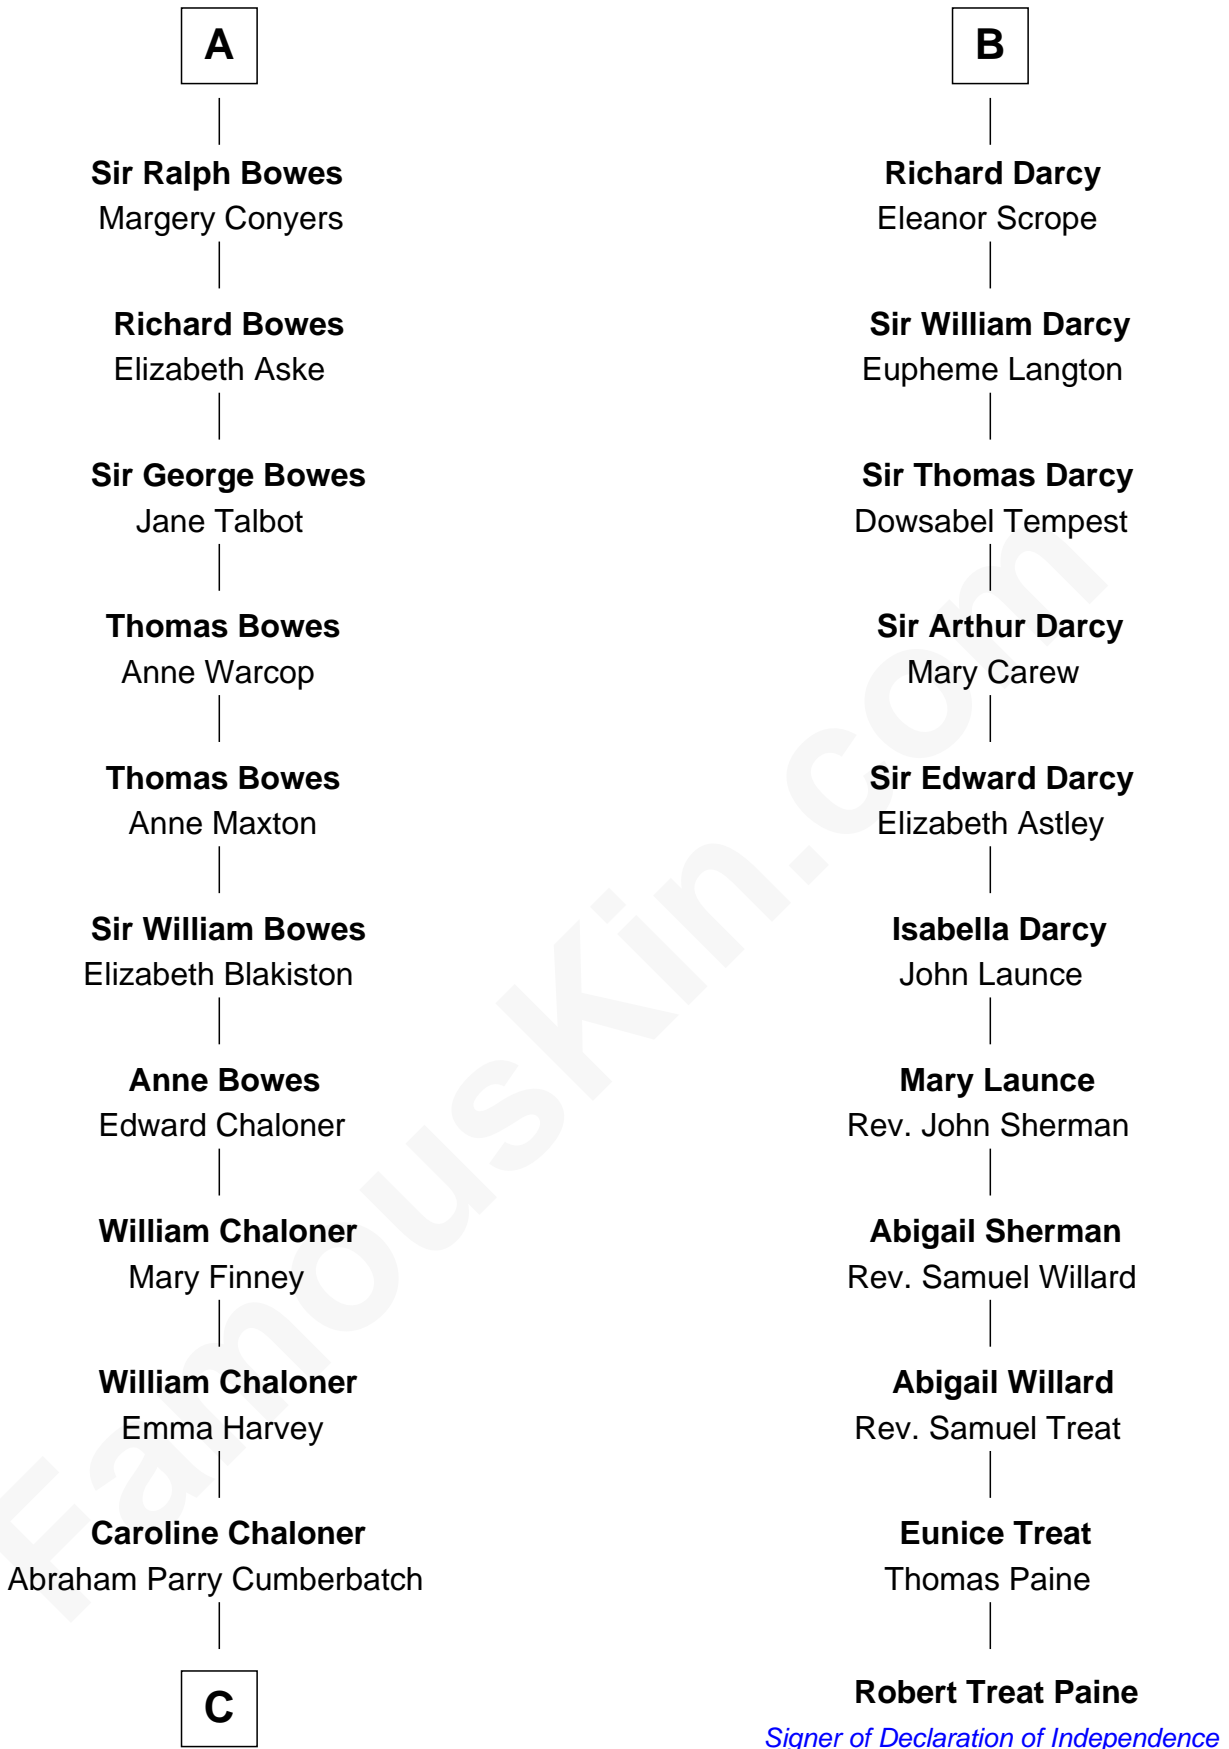

FamousKin.com

Relationship Chart of

Benedict Cumberbatch

Movie, Television and Stage Actor

17th cousin 4 times removed of

Robert Treat Paine

Signer of the Declaration of Independence

C

Robert William Cumberbatch

Louisa Grace Hanson

Henry Alfred Cumberbatch

Hélène Gertrude Rees

Henry Carlton Cumberbatch

Pauline Ellen Laing Congdon

Timothy Carlton Congdon Cumberbatch

Wanda Ventham