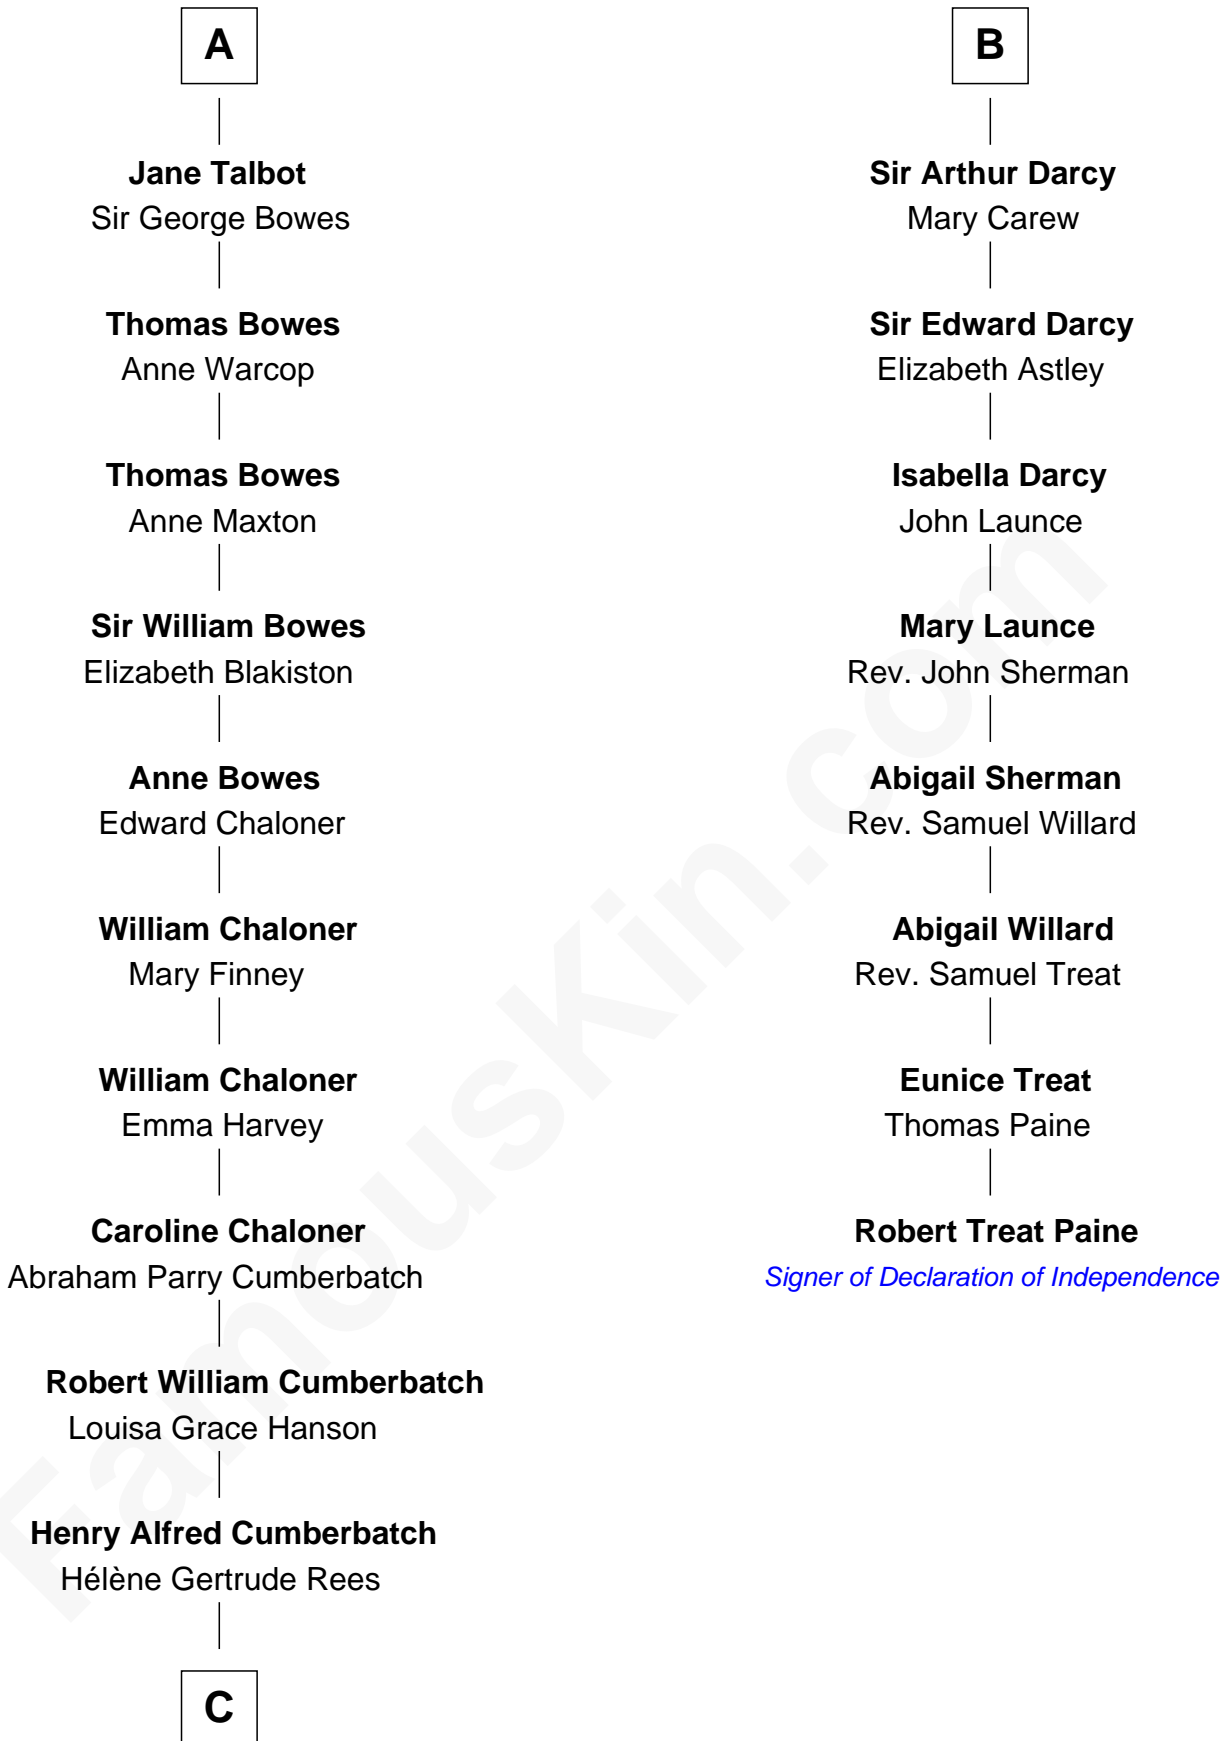

FamousKin.com

Relationship Chart of

Benedict Cumberbatch

Movie, Television and Stage Actor

14th cousin 5 times removed of

Robert Treat Paine

Signer of the Declaration of Independence

C

Henry Carlton Cumberbatch

Pauline Ellen Laing Congdon

Timothy Carlton Congdon Cumberbatch

Wanda Ventham

Benedict Cumberbatch

Movie, Television and Stage Actor

FamousKin.com