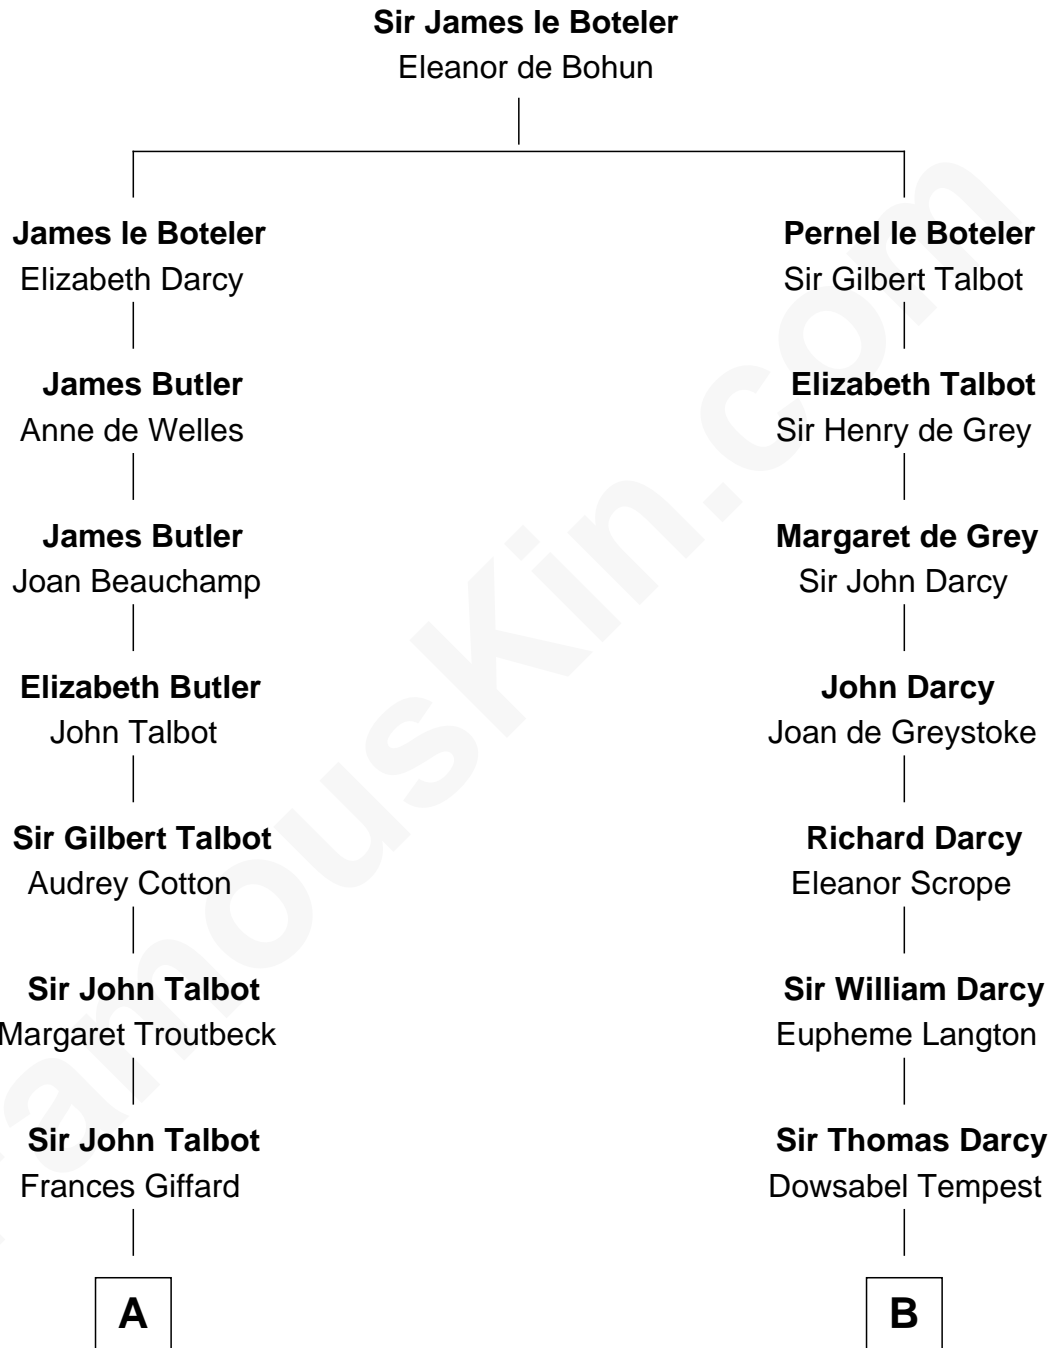

FamousKin.com

Relationship Chart of

Benedict Cumberbatch

Movie, Television and Stage Actor

14th cousin 5 times removed of

Robert Treat Paine

Signer of the Declaration of Independence

C

Henry Carlton Cumberbatch

Pauline Ellen Laing Congdon

Timothy Carlton Congdon Cumberbatch

Wanda Ventham

Benedict Cumberbatch

Movie, Television and Stage Actor

FamousKin.com