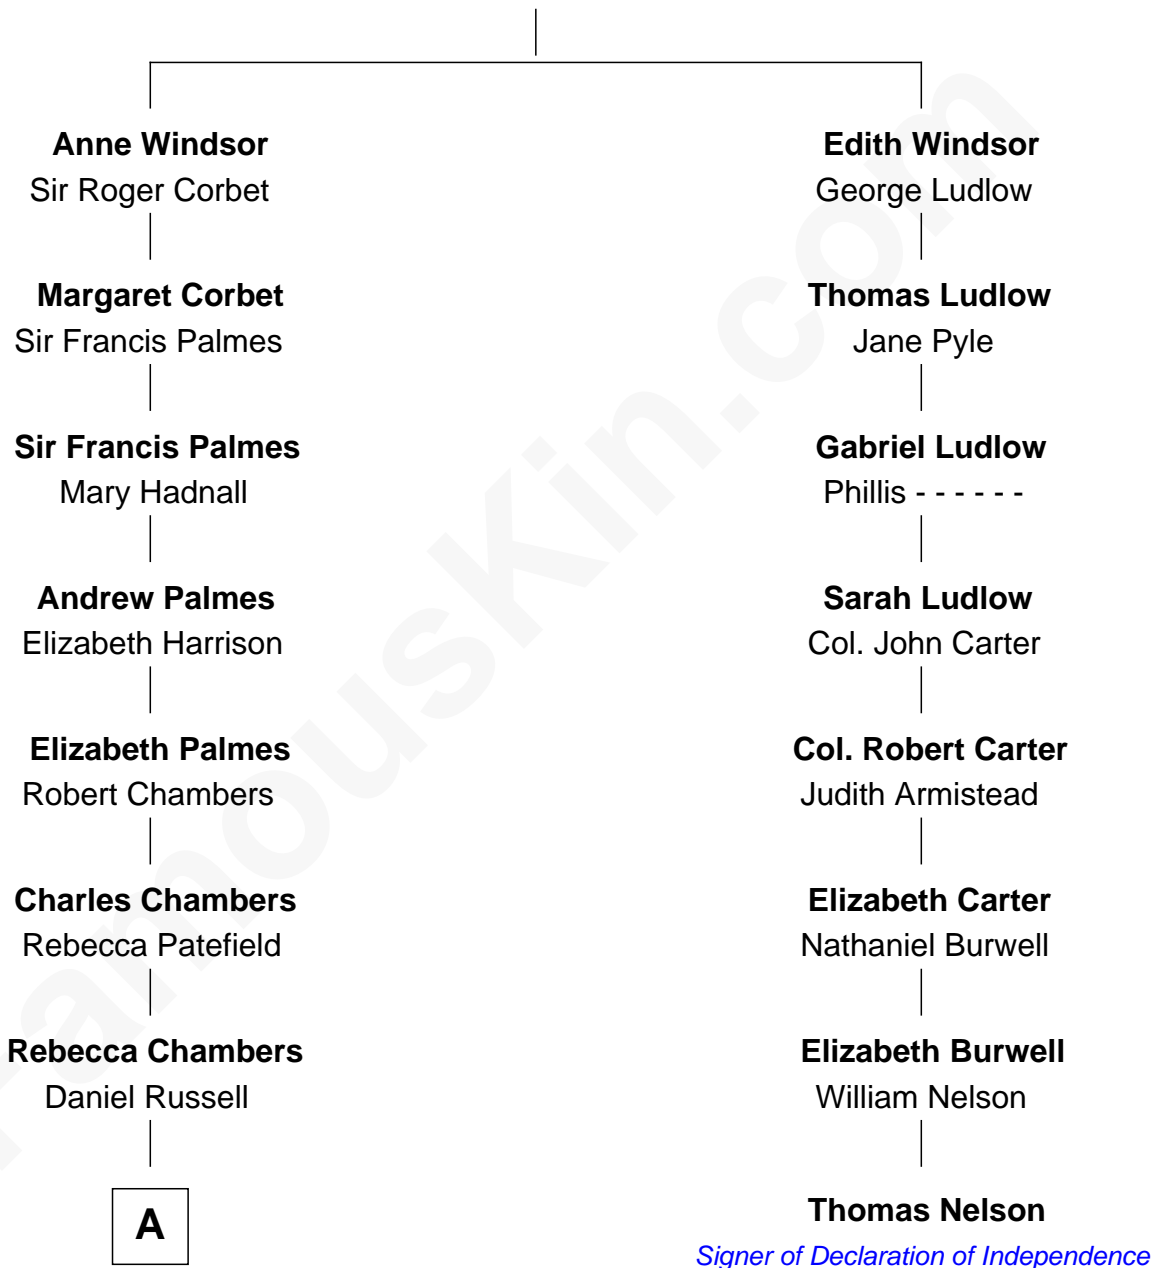

# FamousKin.com Relationship Chart of

**Benedict Cumberbatch**

*Movie, Television and Stage Actor*

7th cousin 8 times removed of

**Thomas Nelson**

*Signer of the Declaration of Independence*

**Sir Andrews de Windsor**

Elizabeth Blount

**A**

**Richard Russell**

Mary Cary

**Rebecca Russell**

Joseph Cordis

**Rebecca Cordis**

John Walley Langdon

**Joseph Langdon**

Louisa Christine Gout

**Ida Josephine Langdon**

Thomas Bowen Rees

**Hélène Gertrude Rees**

Henry Alfred Cumberbatch

**Henry Carlton Cumberbatch**

Pauline Ellen Laing Congdon