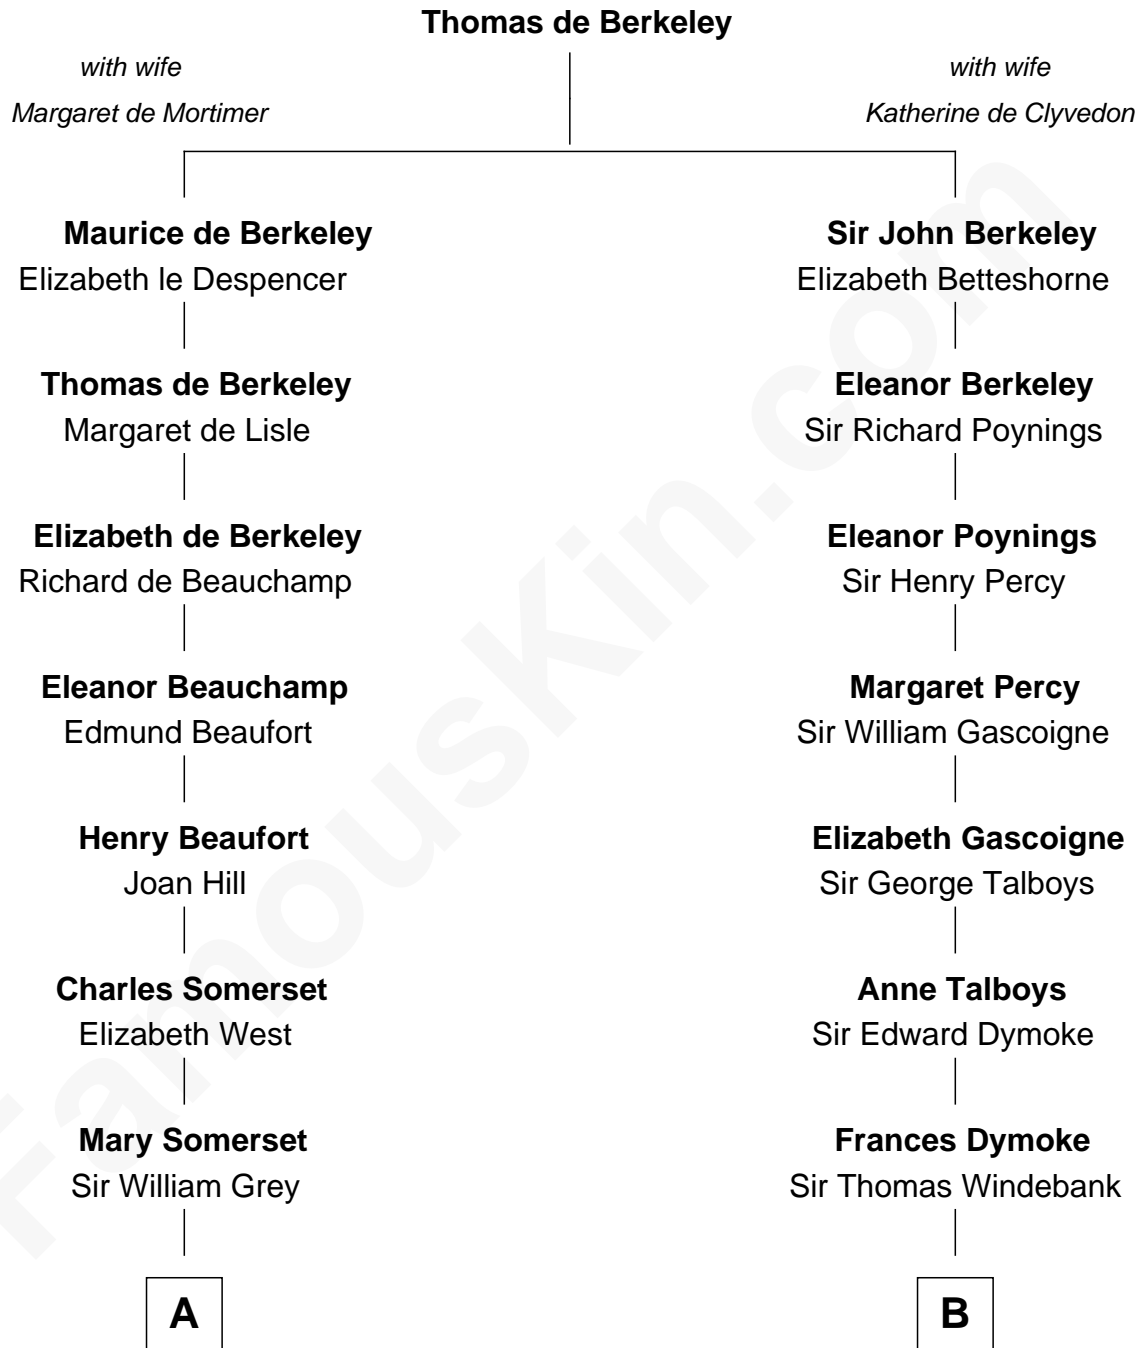

# FamousKin.com Relationship Chart of

**Benedict Cumberbatch**

*Movie, Television and Stage Actor*

**12th cousin 8 times removed of**

**Thomas Nelson**

*Signer of the Declaration of Independence*

**C**

Henry Alfred Cumberbatch

Hélène Gertrude Rees

Henry Carlton Cumberbatch

Pauline Ellen Laing Congdon

Timothy Carlton Congdon Cumberbatch

Wanda Ventham

**Benedict Cumberbatch**

*Movie, Television and Stage Actor*

FamousKin.com