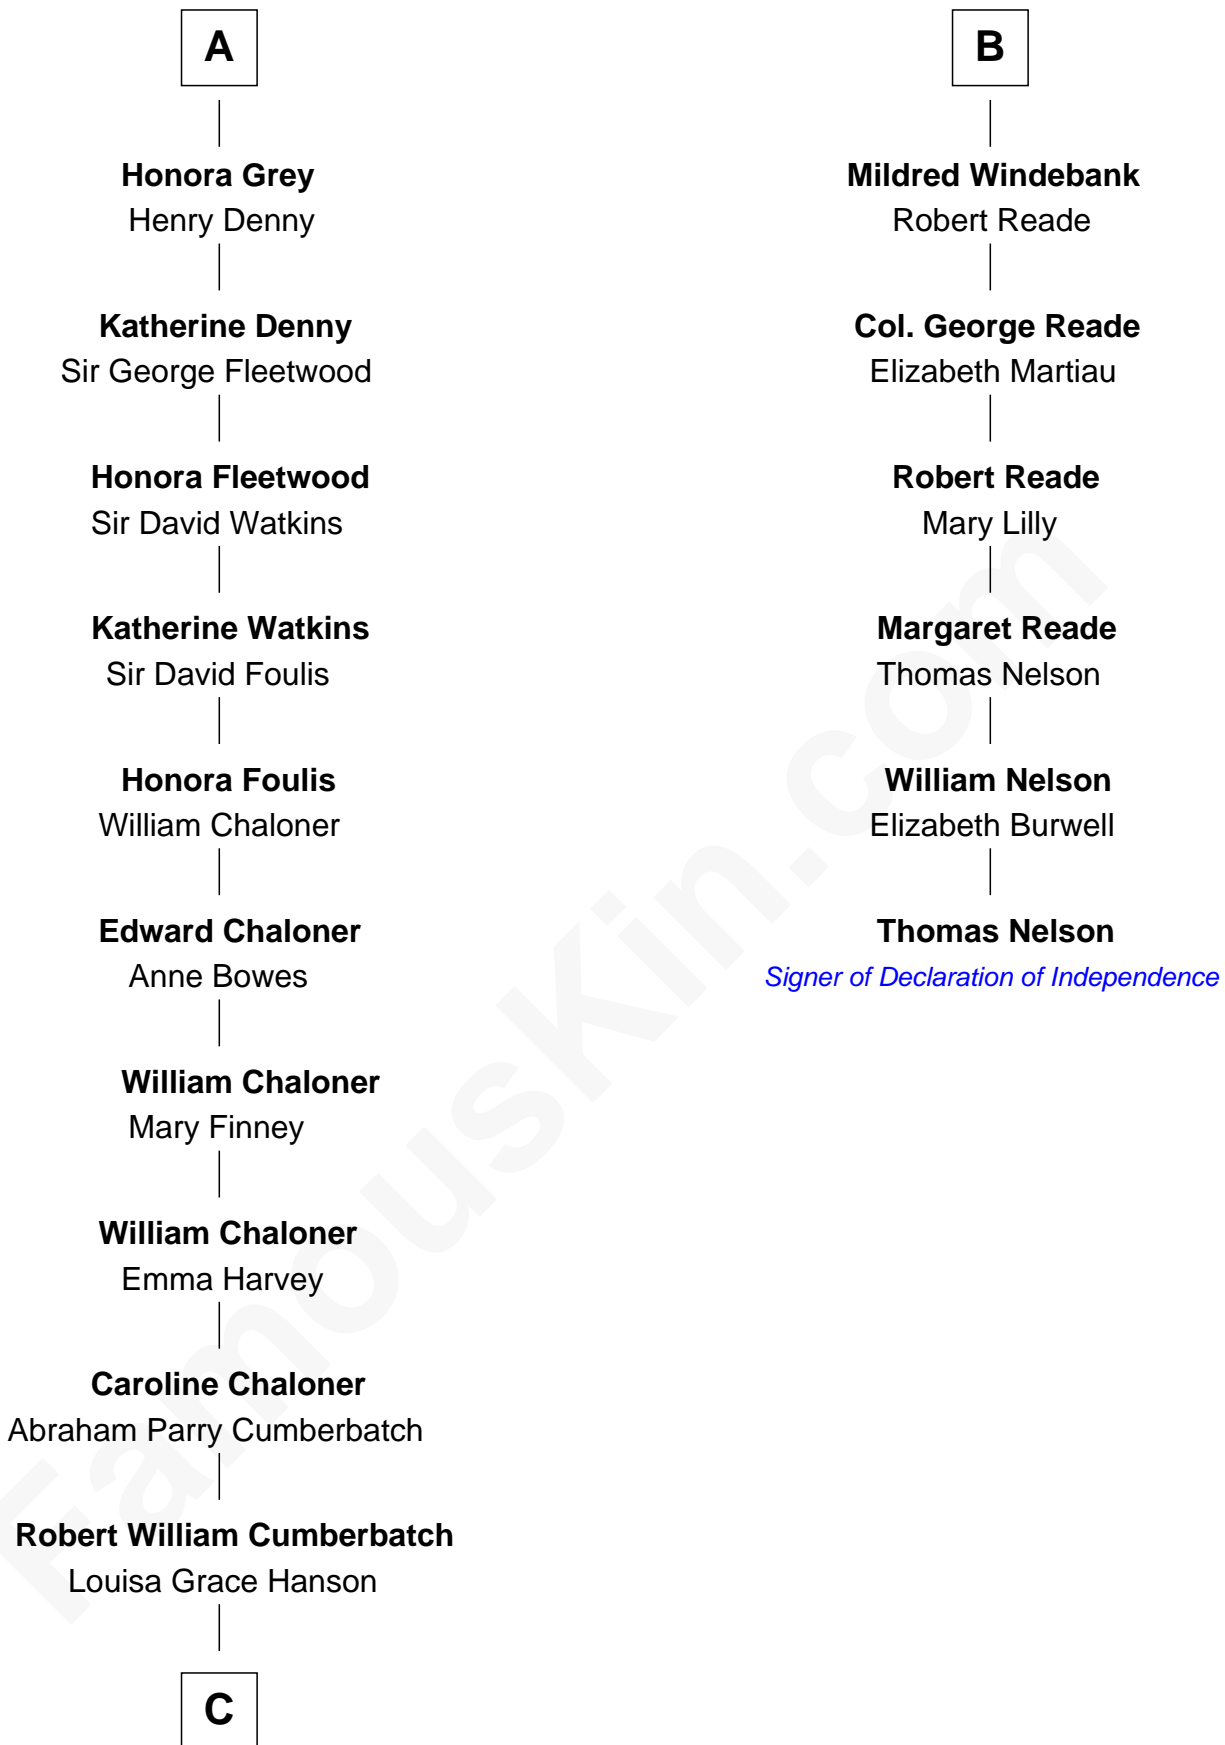

# FamousKin.com Relationship Chart of

**Benedict Cumberbatch**

*Movie, Television and Stage Actor*

**12th cousin 8 times removed of**

**Thomas Nelson**

*Signer of the Declaration of Independence*

**C**

Henry Alfred Cumberbatch

Hélène Gertrude Rees

Henry Carlton Cumberbatch

Pauline Ellen Laing Congdon

Timothy Carlton Congdon Cumberbatch

Wanda Ventham

**Benedict Cumberbatch**

*Movie, Television and Stage Actor*

FamousKin.com